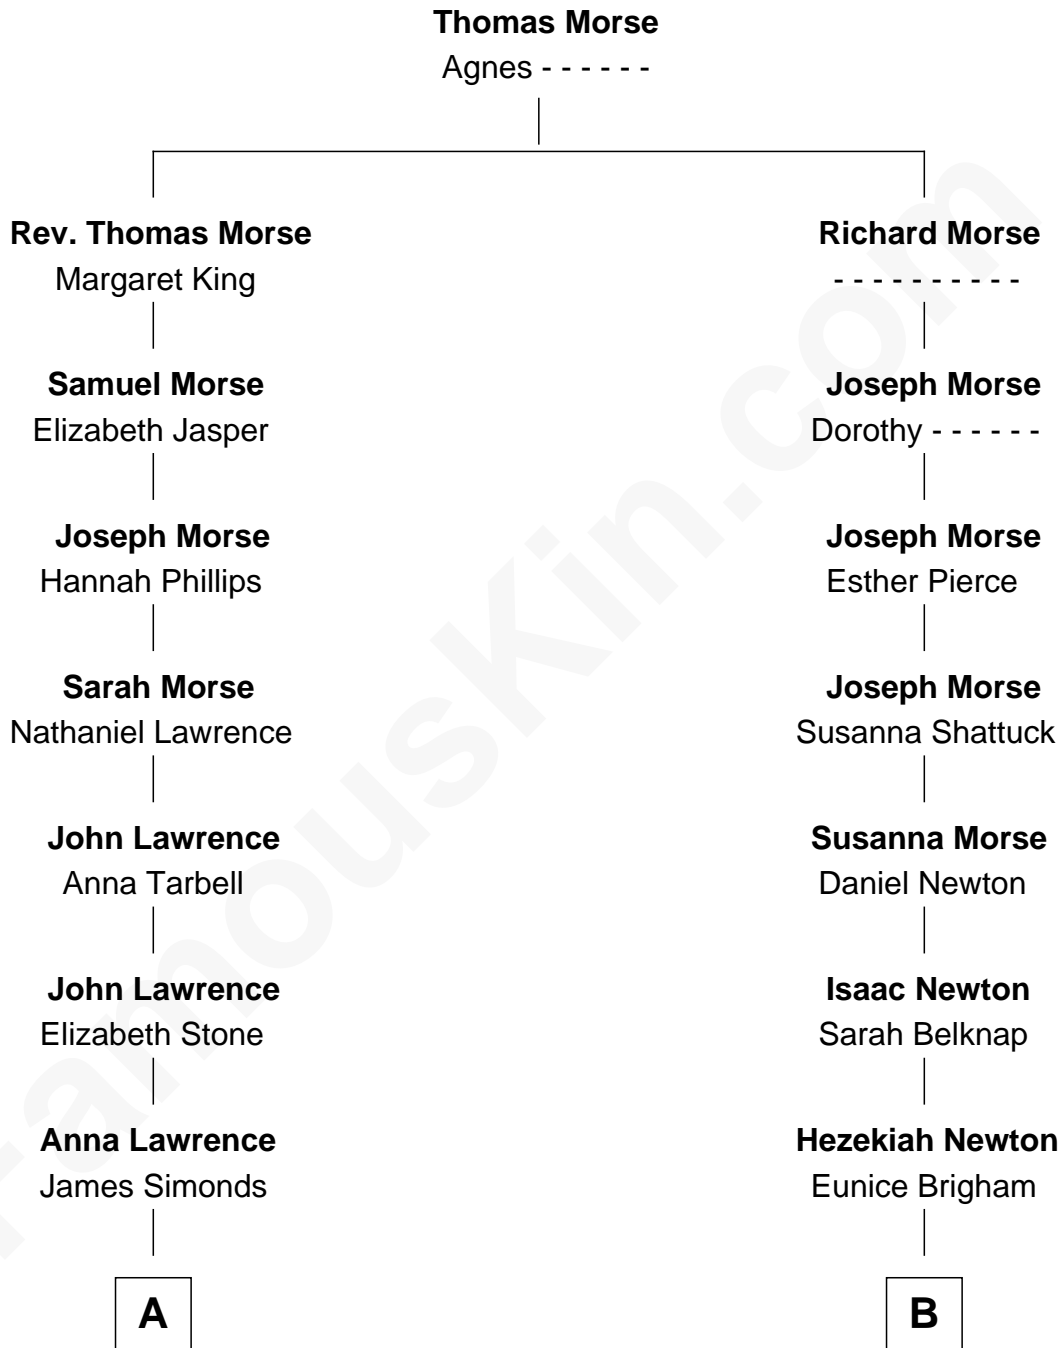

FamousKin.com
Relationship Chart of
Johnny Appleseed
aka John Chapman

8th cousin 5 times removed of

Thomas J. Watson, Jr.
President and CEO of I.B.M.

A

Elizabeth Simonds
Nathaniel Chapman

Johnny Appleseed
aka John Chapman

B

Persis Newton
Daniel Estabrook

Jedediah Estabrook
Elizabeth Chaffin

Artemus Estabrook
Esther Marble

Julia Ann Estabrook
Oliver Kittredge

Arthur Melville Kittredge
Mary Jeannette Broadwell

Mary Jeannette Kittredge
Thomas John Watson