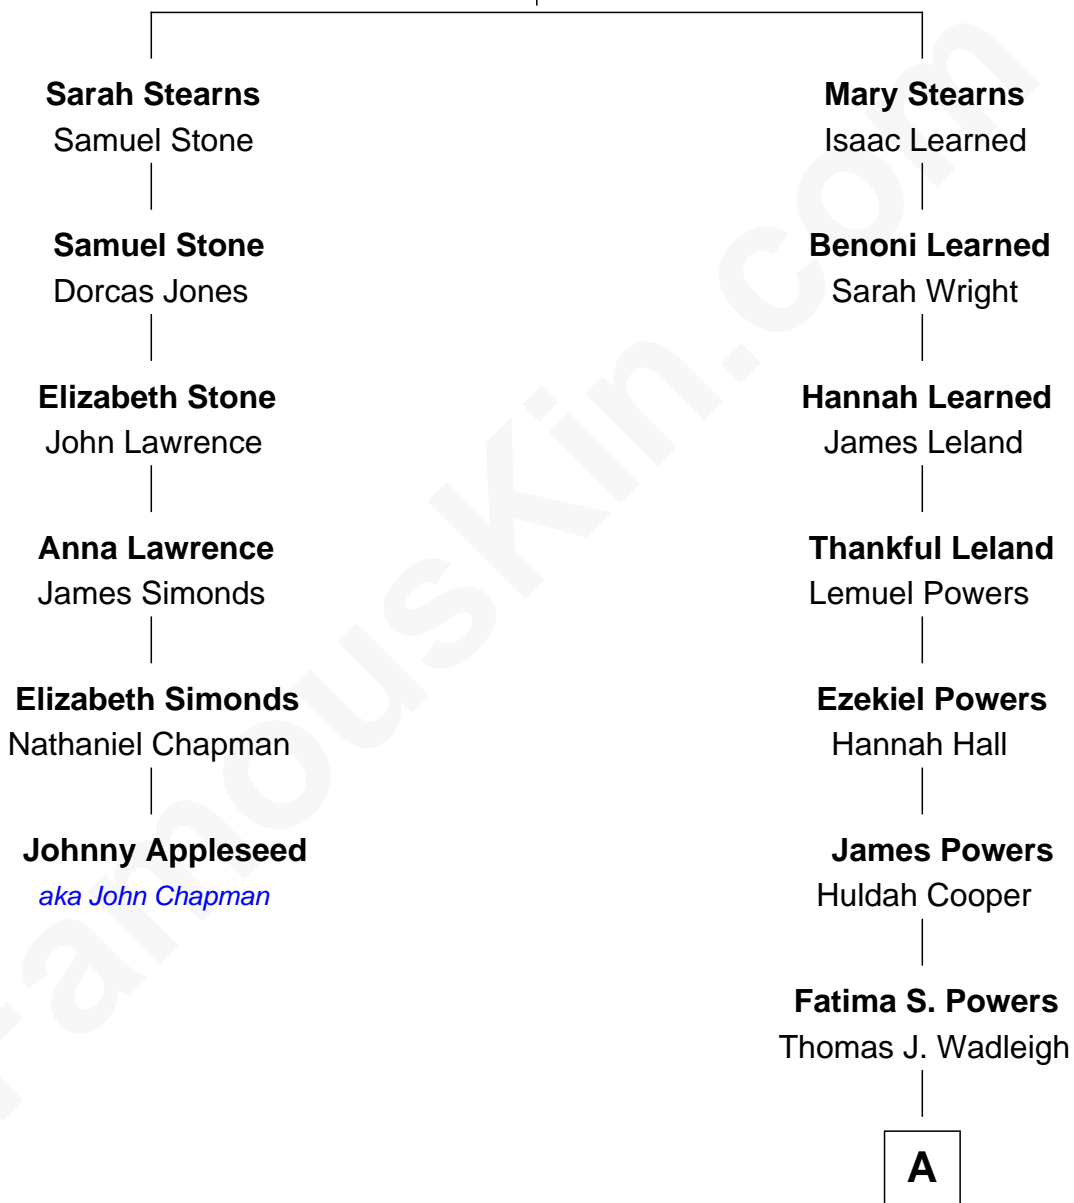

# FamousKin.com Relationship Chart of

**Johnny Appleseed**

*aka John Chapman*

5th cousin 6 times removed of

**Billie Jean King**

*Pro-Tennis Champion*

**Isaac Stearns**

Mary Barker

A

**Florence M. Wadleigh**

George W. Mason

**Georgia Etta Mason**

Willis D. Moffitt

**Willis Durkee Moffitt**

Blanche Gertrude Leighton

**Willis Jefferson Moffitt**

Mildred Rose Jerman

**Billie Jean King**

*Pro-Tennis Champion*