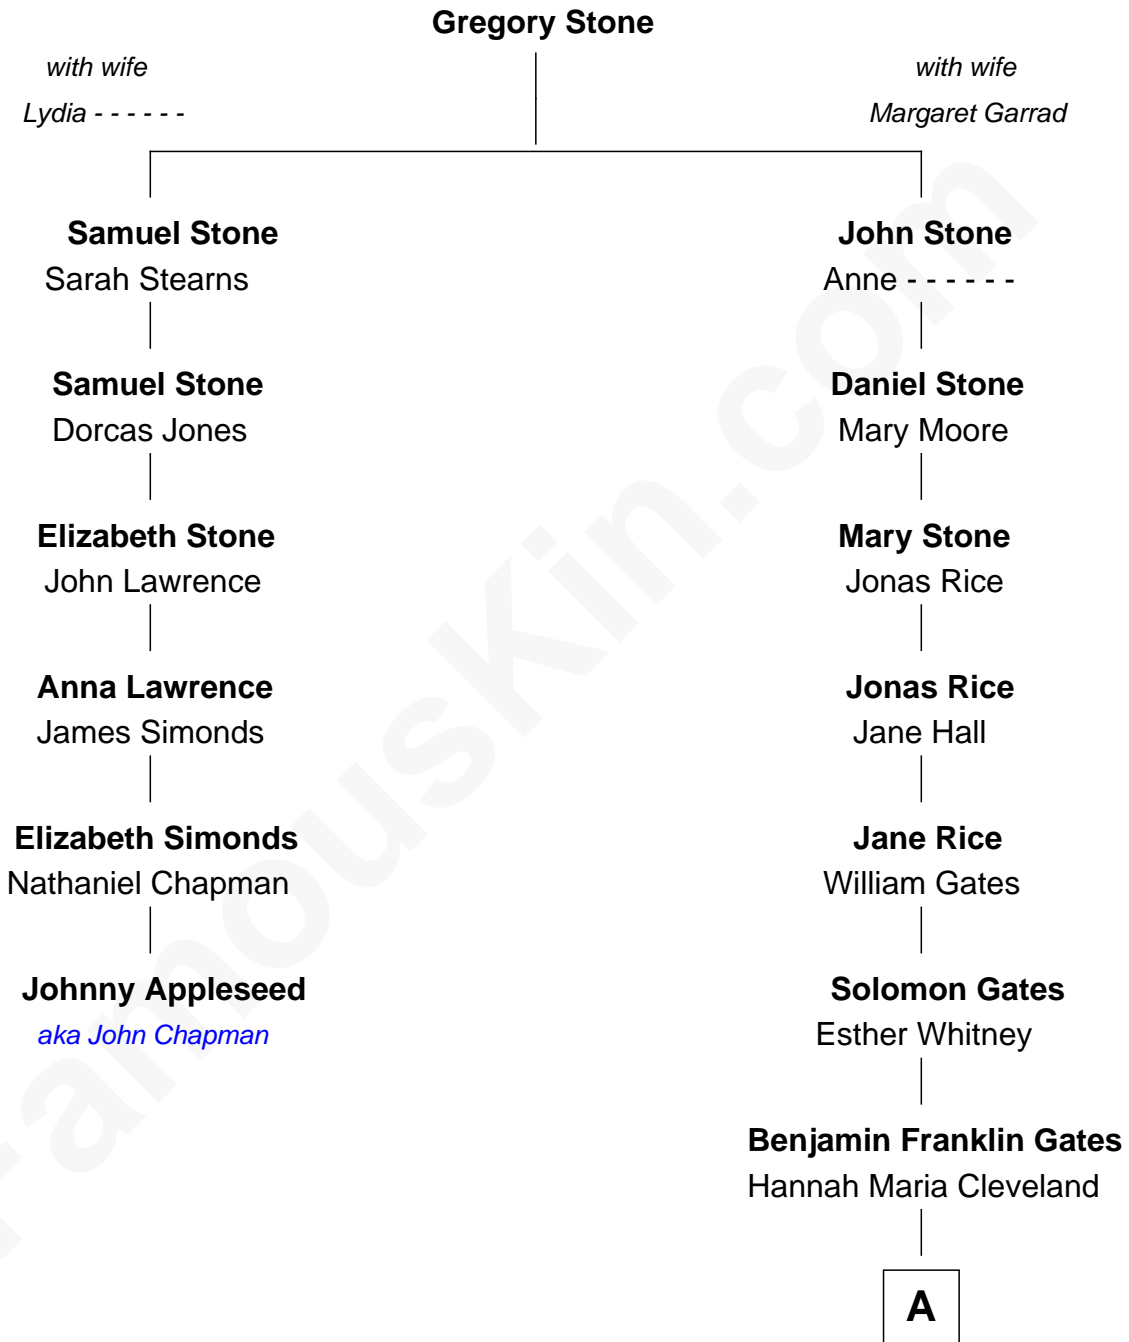

FamousKin.com
Relationship Chart of
Johnny Appleseed
aka John Chapman

5th cousin 5 times removed of

Tony Dow
TV Actor

A

—
Anna Maria Gates
James Keyes Montrose

—
James Fay Montrose
Alice Lee Anders

—
Muriel Virginia Montrose
John Stevens Dow

—
Tony Dow
TV Actor

FamousKin.com