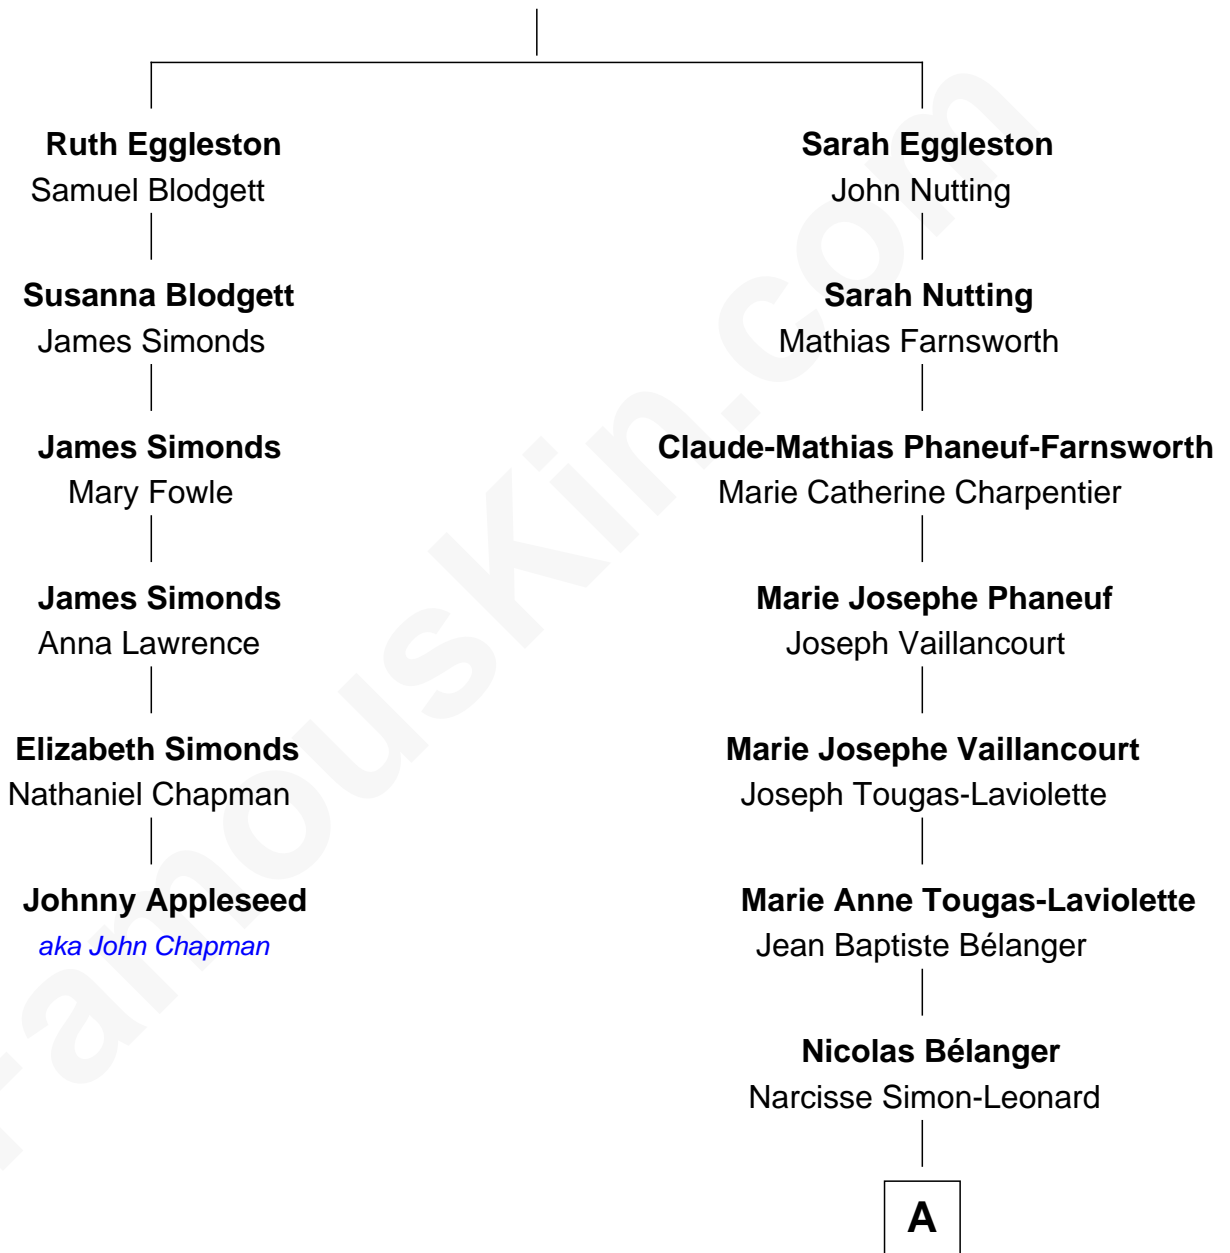

FamousKin.com
Relationship Chart of
Johnny Appleseed
aka John Chapman

5th cousin 6 times removed of

Jim Carrey
TV & Movie Actor

Stephen Eggleston
 Jane - - - - -

A

Nicolas Bélanger
Sophie Charbonneau

Ursule Belanger
Samuel Suavé