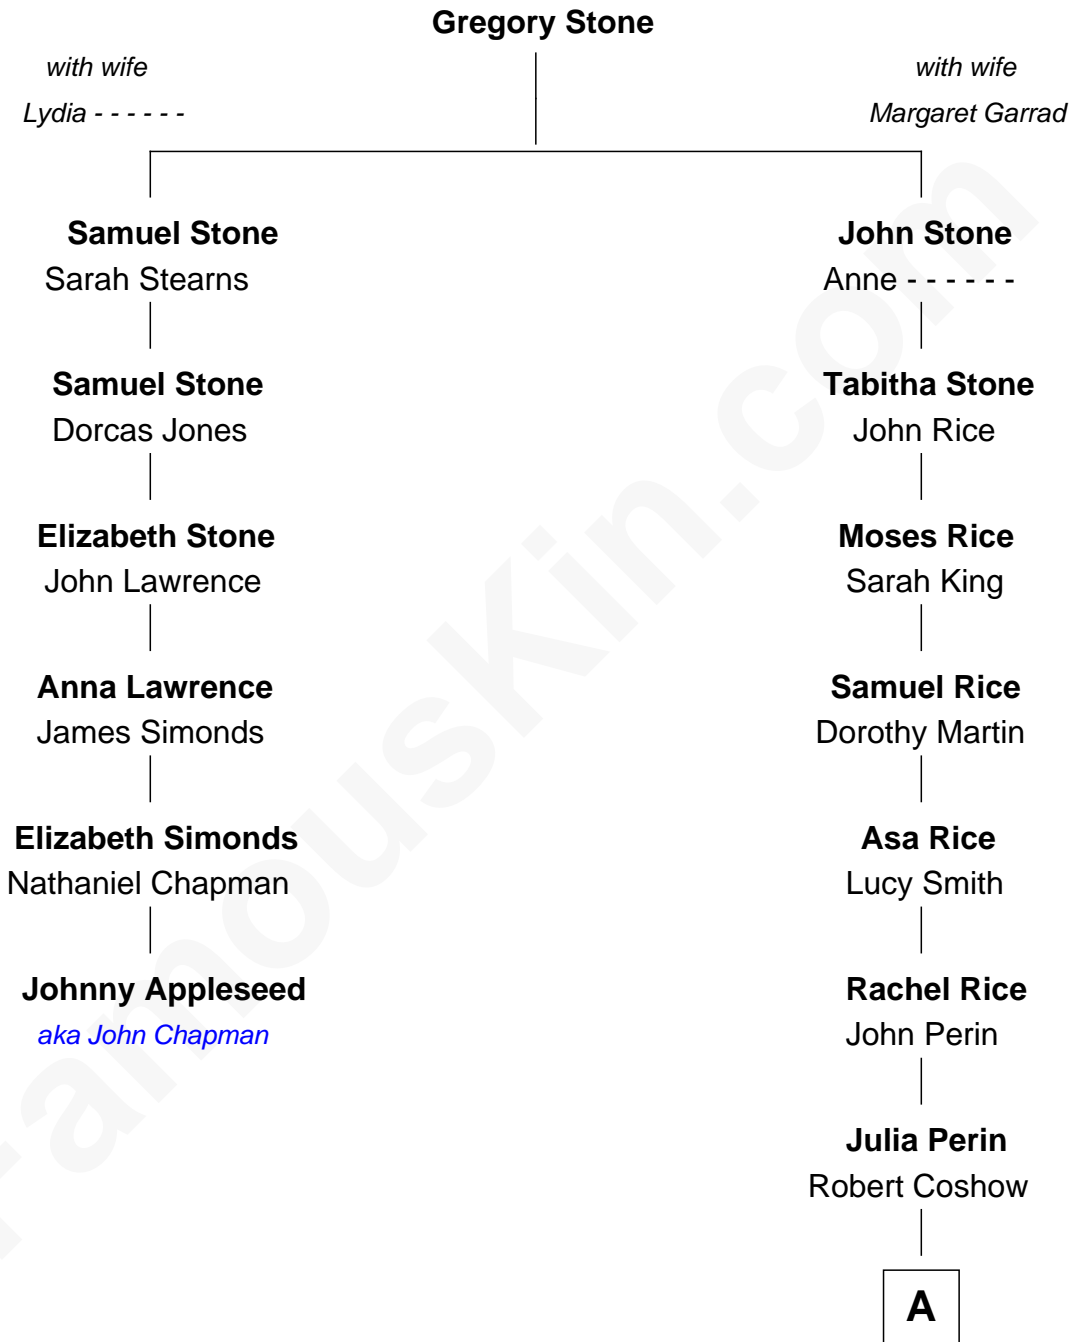

**FamousKin.com**  
**Relationship Chart of**  
**Johnny Appleseed**  
*aka John Chapman*

5th cousin 6 times removed of

**Tim Robbins**  
*TV and Movie Actor*

**A**

**Rachel Rice Coshow**

James Pursell

**Martha Alice Pursell**

James William Bledsoe

**Maynard Tevis Bledsoe**

Thelma Cecilia Matthews

**Mary Cecelia Bledsoe**

Gilbert Lee Robbins

**Tim Robbins**

*TV and Movie Actor*