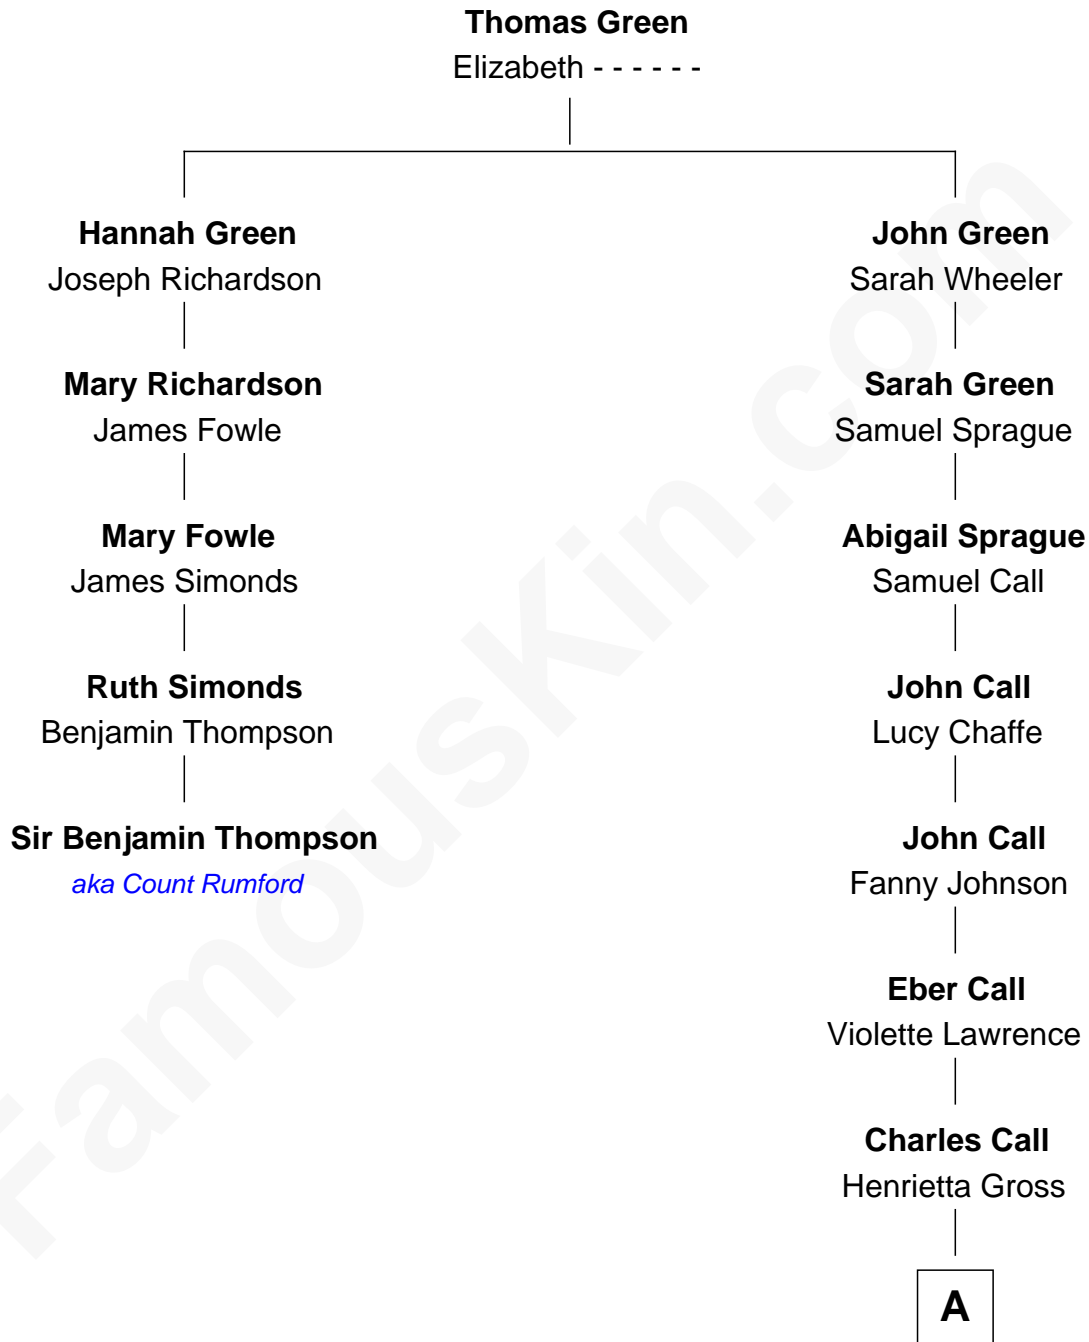

FamousKin.com

Relationship Chart of

Sir Benjamin Thompson

Physicist and Inventor, aka Count Rumford

4th cousin 4 times removed of

Walt Disney

Co-Founder of The Walt Disney Company

A

—
Flora Call
Elias Charles Disney

—
Walt Disney
Co-Founder of The Walt Disney Co.

FamousKin.com