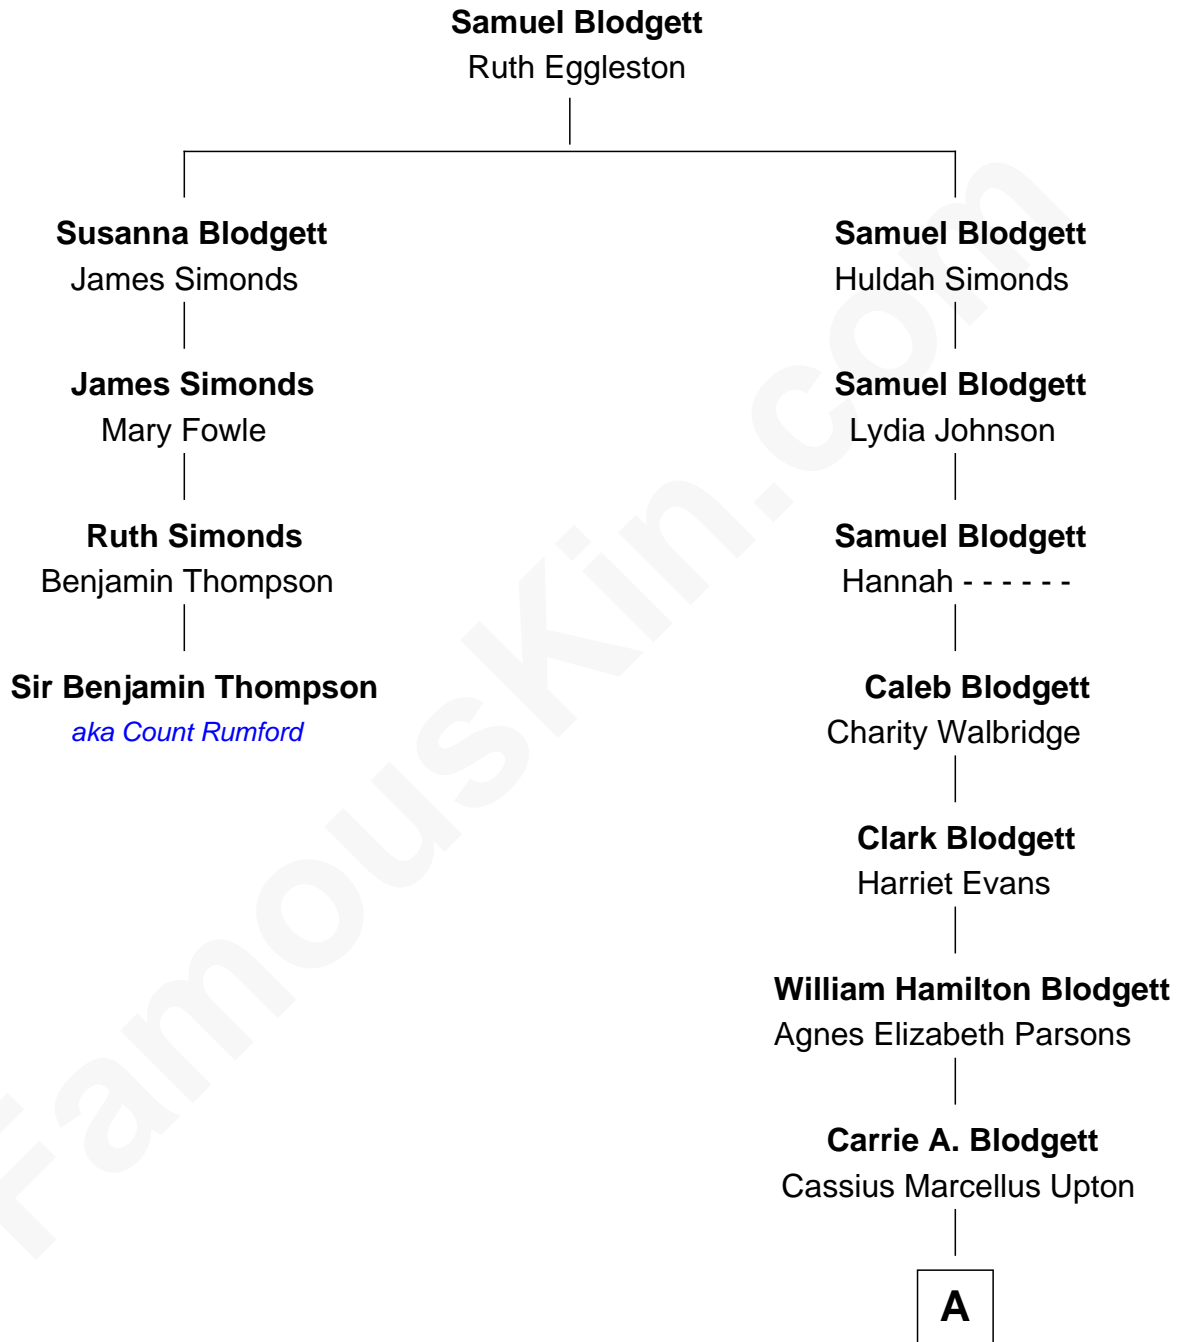

## Relationship Chart of

### Sir Benjamin Thompson

Physicist and Inventor, aka Count Rumford

3rd cousin 7 times removed of

**Kate Upton**

Sports Illustrated Swimsuit Cover Model

**A**

—  
**Frederick Stanley Upton**

Margaret M. Beckley

—  
**Stephen Edward Upton**

Elizabeth Brooks Vial

—  
**Jefferson Matthew Upton**

Shelley Fawn Davis

—  
**Kate Upton**

*Model and Actress*