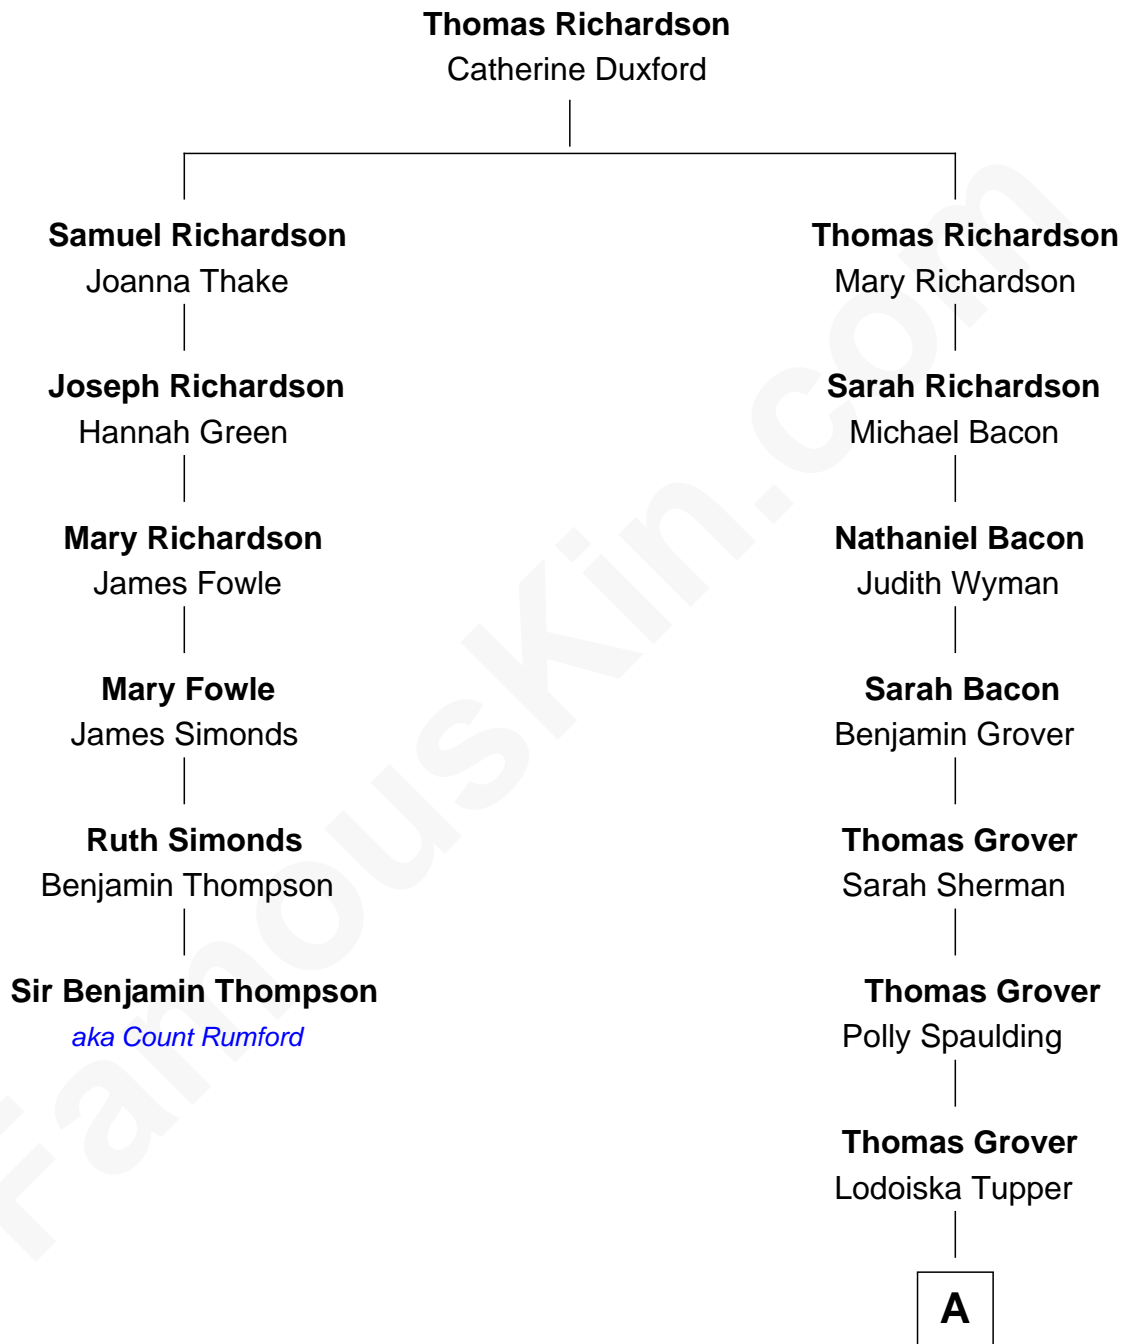

FamousKin.com

Relationship Chart of

Sir Benjamin Thompson

Physicist and Inventor, aka Count Rumford

5th cousin 6 times removed of

Steve Young

NFL Hall of Fame Quarterback

A

—
Lucy Grover

David Albert Sanders

—
Mary Ann Sanders

George M. Leonard

—
Louise Leonard

Scott Richmond Young

—
LeGrande L. Young

Sherry Ann Steed