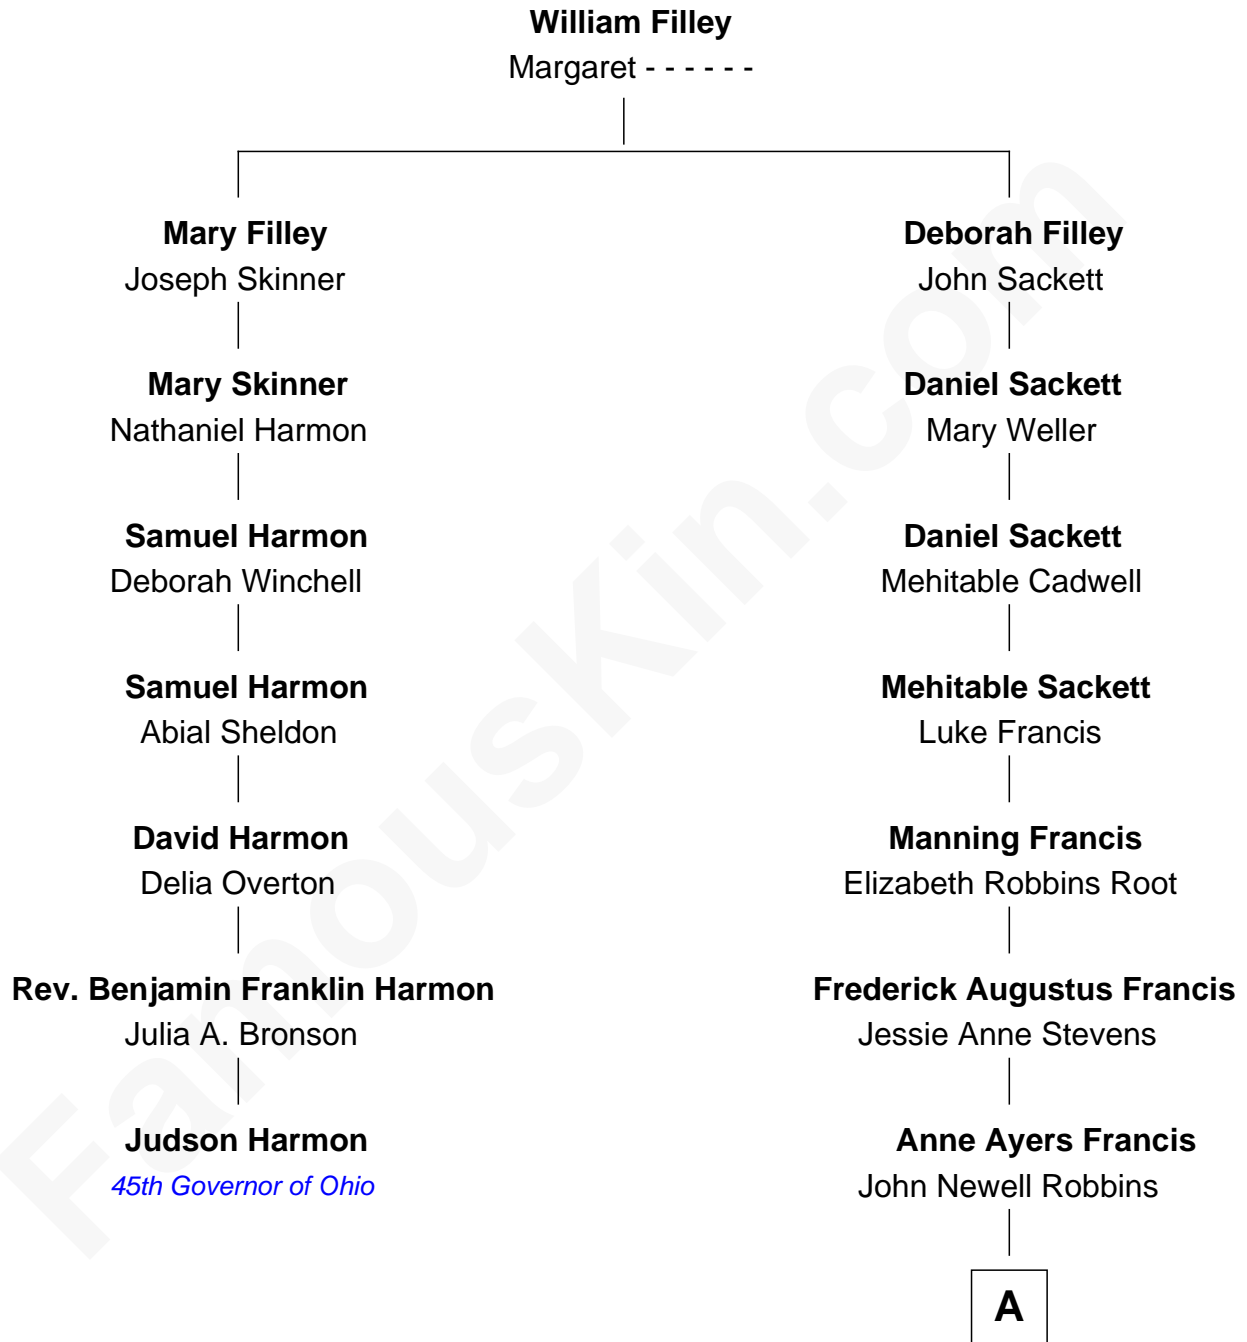

FamousKin.com Relationship Chart of

Judson Harmon

45th Governor of Ohio

6th cousin 2 times removed of

Nancy (Davis) Reagan

First Lady of President Ronald Reagan

A

Kenneth Seymour Robbins

Edith Prescott Lockett

Nancy (Davis) Reagan

First Lady of Ronald Reagan

FamousKin.com