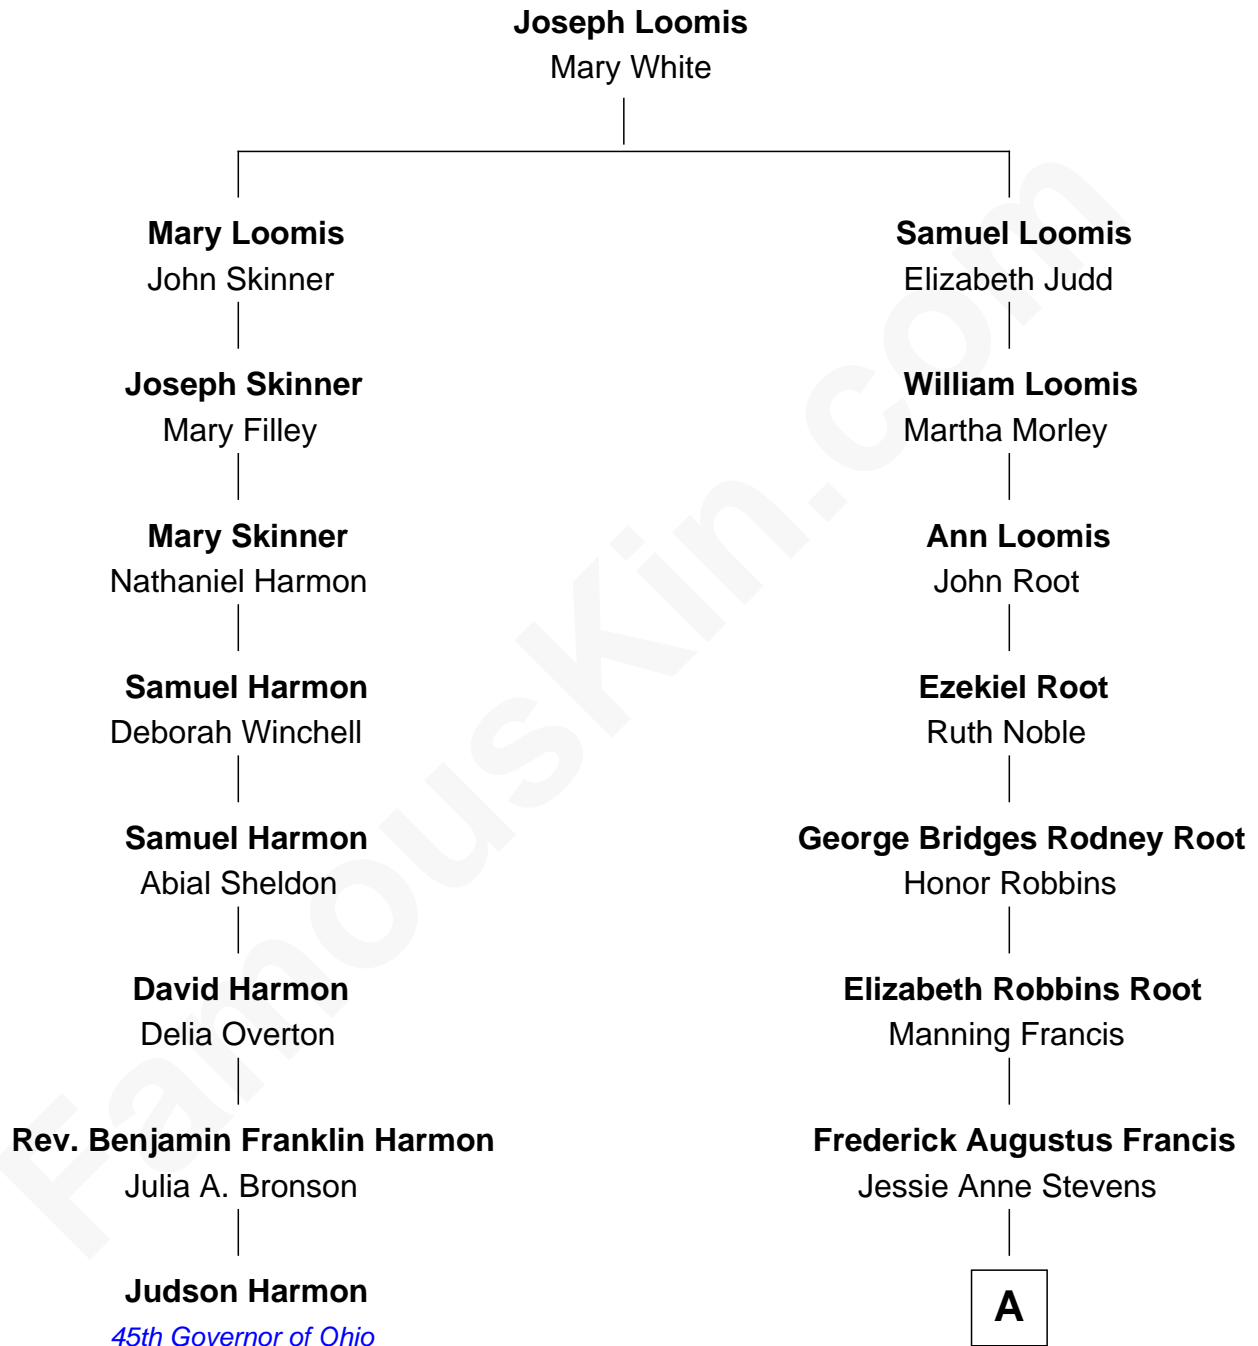

# FamousKin.com Relationship Chart of

**Judson Harmon**

*45th Governor of Ohio*

7th cousin 2 times removed of

**Nancy (Davis) Reagan**

*First Lady of President Ronald Reagan*

A

**Anne Ayers Francis**  
John Newell Robbins

**Kenneth Seymour Robbins**  
Edith Prescott Lockett

**Nancy (Davis) Reagan**  
*First Lady of Ronald Reagan*

FamousKin.com