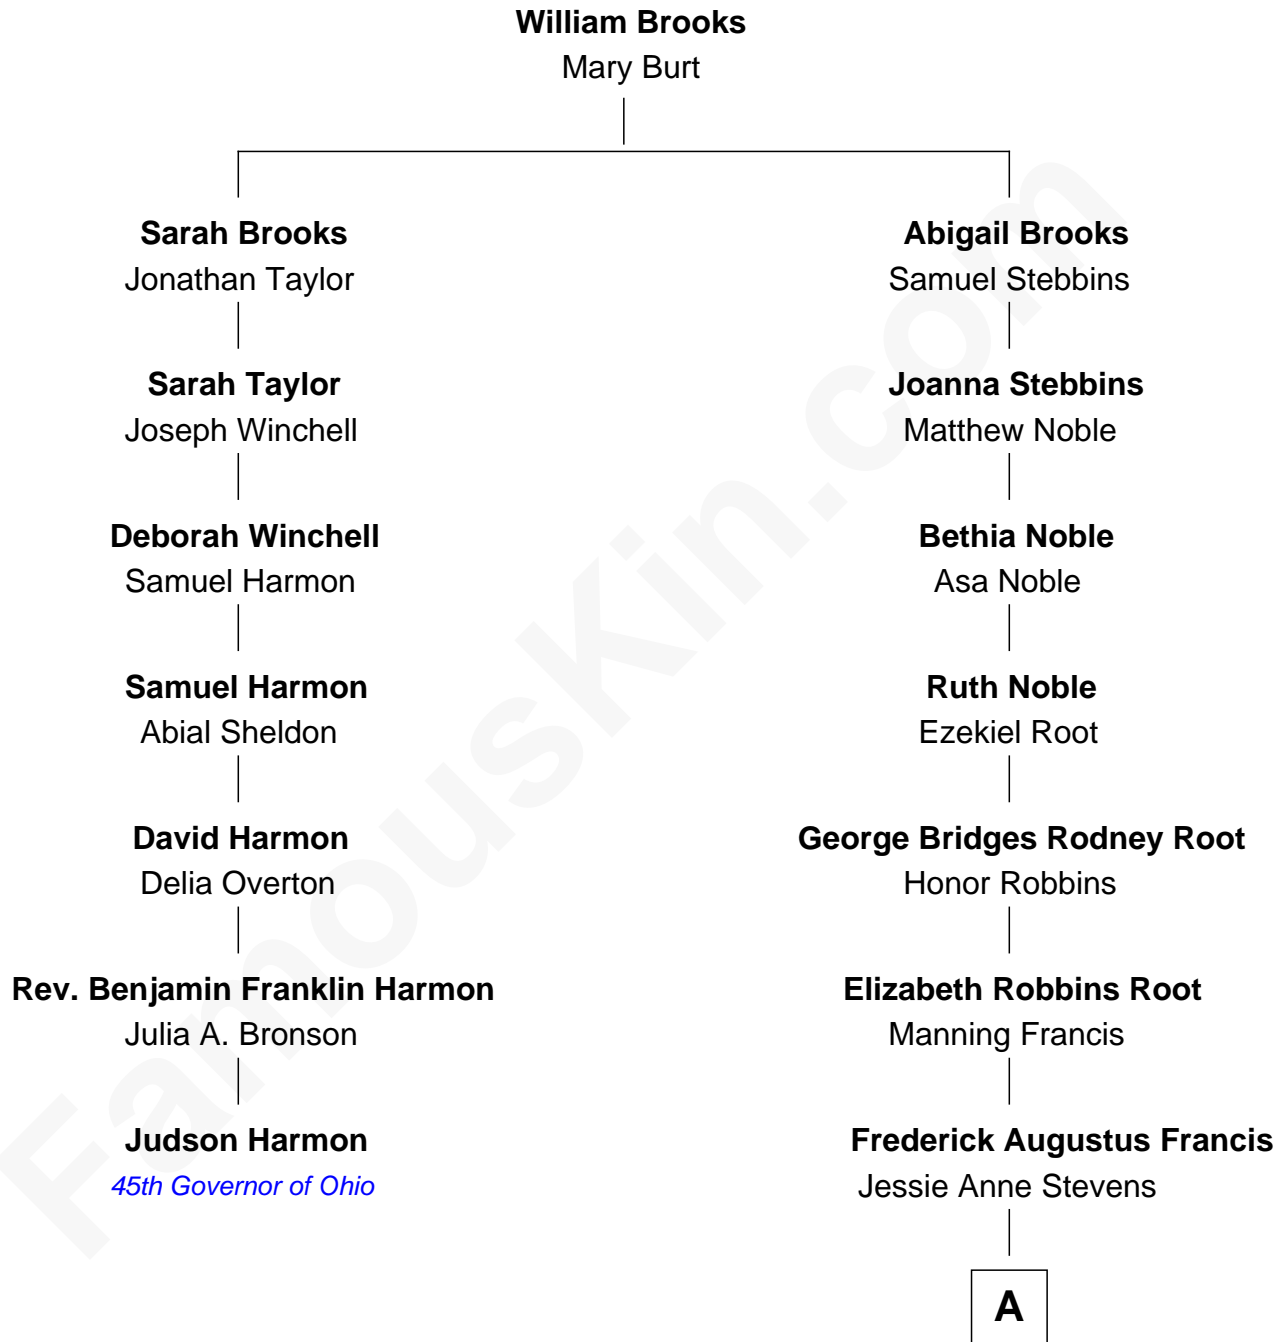

FamousKin.com Relationship Chart of

Judson Harmon

45th Governor of Ohio

6th cousin 3 times removed of

Nancy (Davis) Reagan

First Lady of President Ronald Reagan

A

Anne Ayers Francis
John Newell Robbins

Kenneth Seymour Robbins
Edith Prescott Lockett

Nancy (Davis) Reagan
First Lady of Ronald Reagan

FamousKin.com