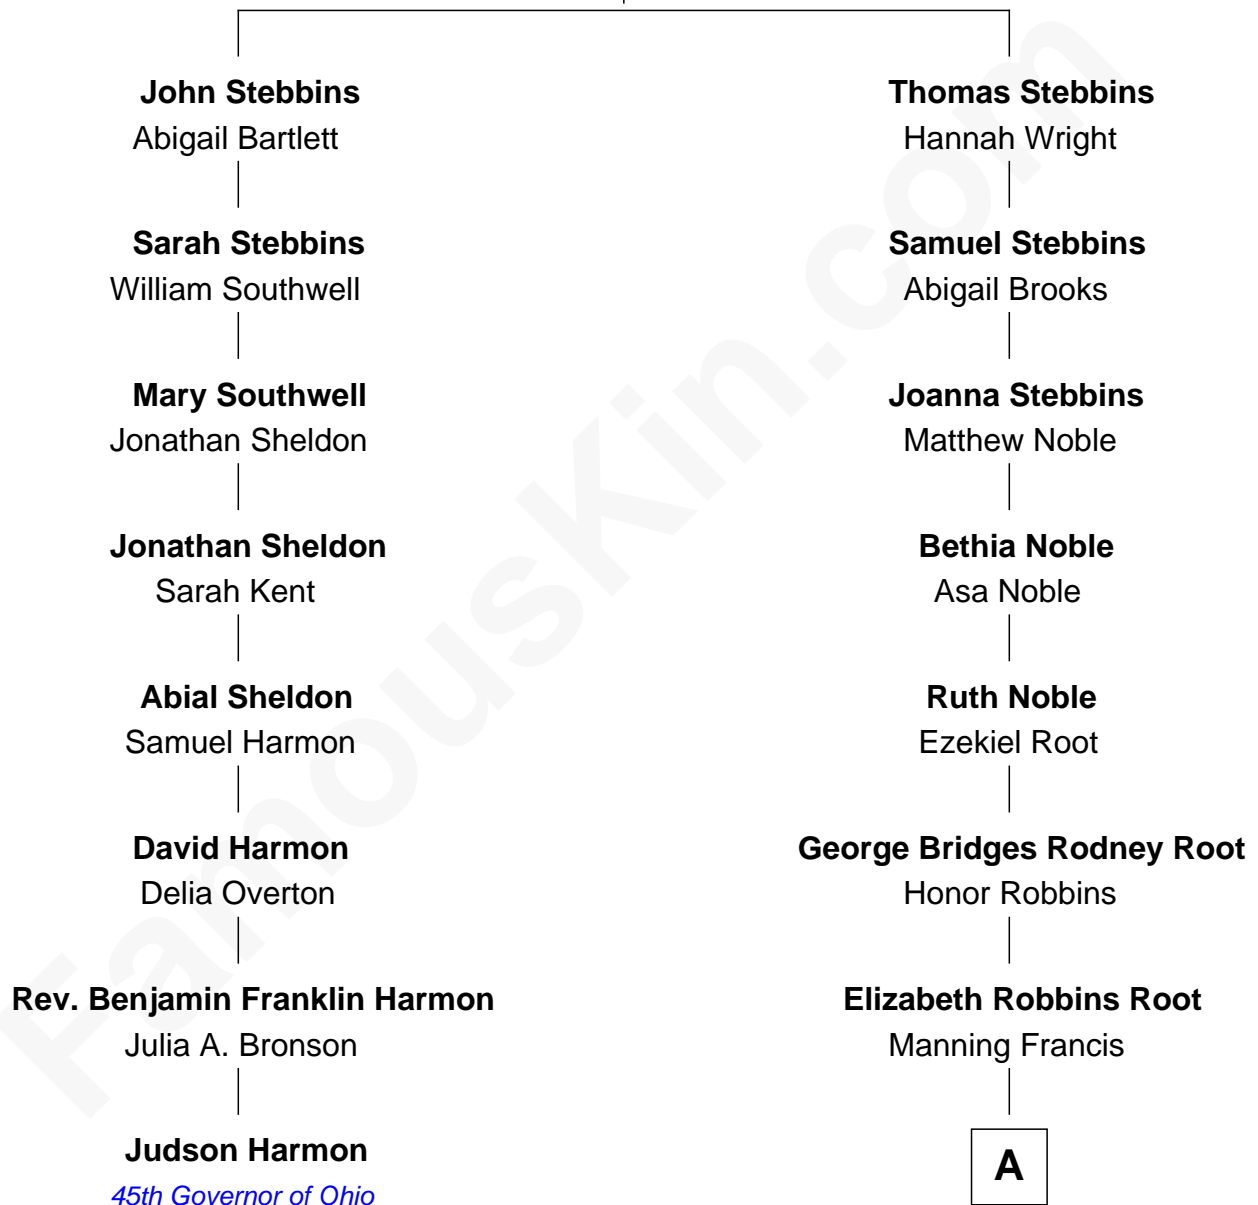

FamousKin.com Relationship Chart of

Judson Harmon

45th Governor of Ohio

7th cousin 3 times removed of

Nancy (Davis) Reagan

First Lady of President Ronald Reagan

Rowland Stebbins

Sarah Whiting