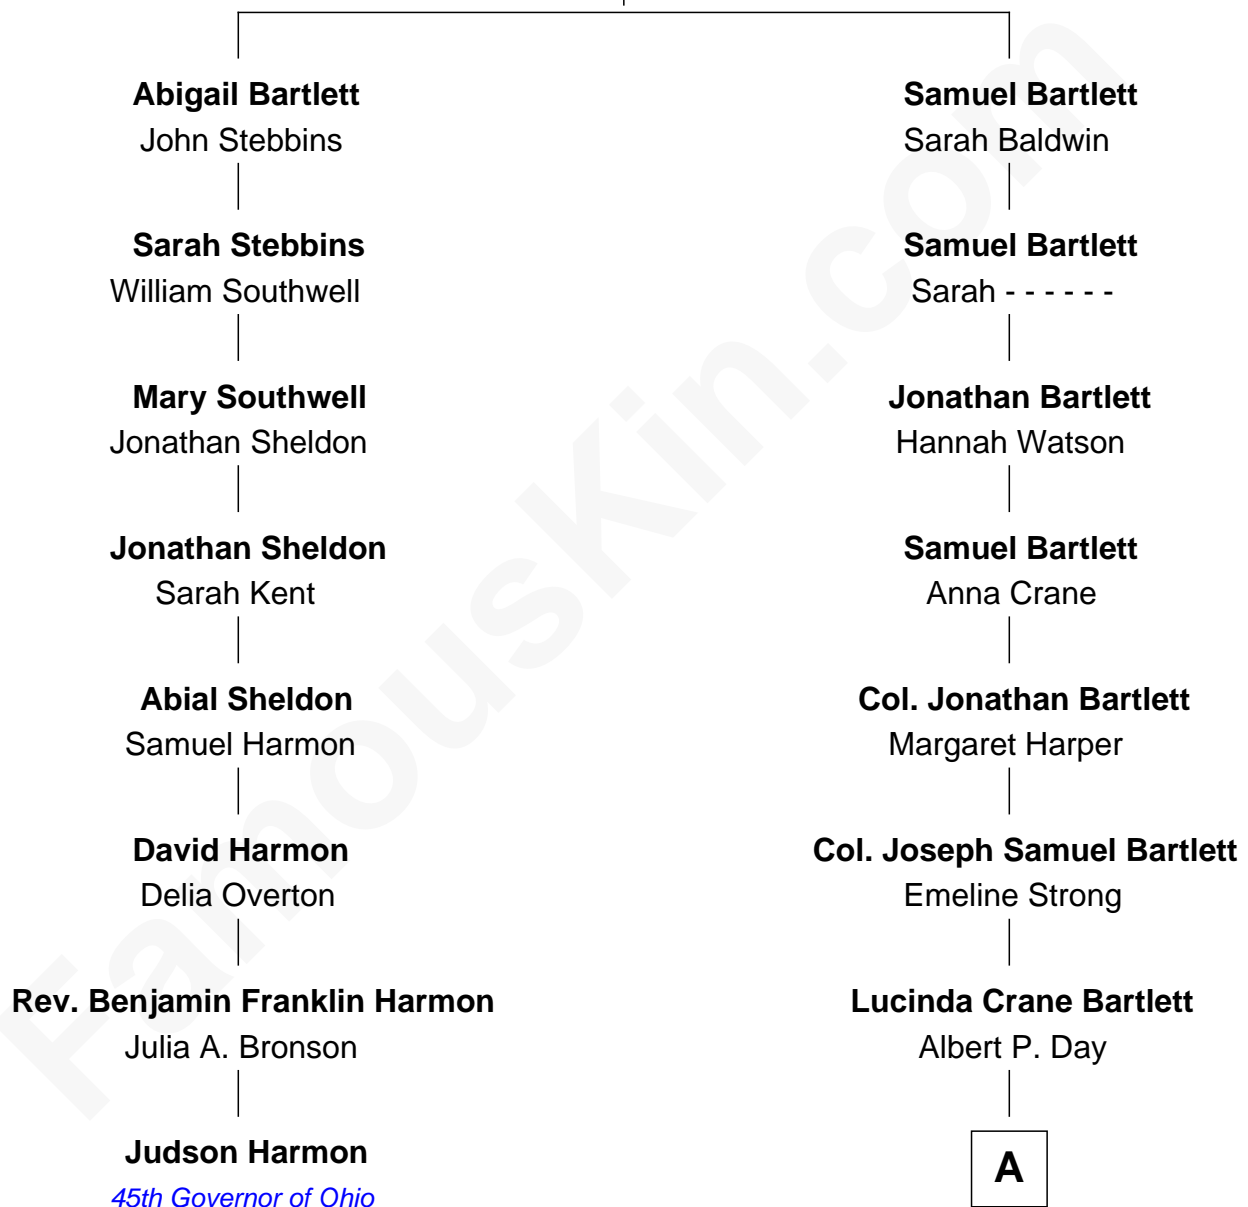

FamousKin.com Relationship Chart of

Judson Harmon

45th Governor of Ohio

7th cousin 4 times removed of

Kristen Wiig

TV and Movie Actress

Robert Bartlett

Ann - - - - -

A

Gen. Albert Putnam Day

Helen Maria Palmer

John Palmer Day

Catherine Curtis

Margaret Curtis Day

William Carroll Johnston

Laurie Day Johnston