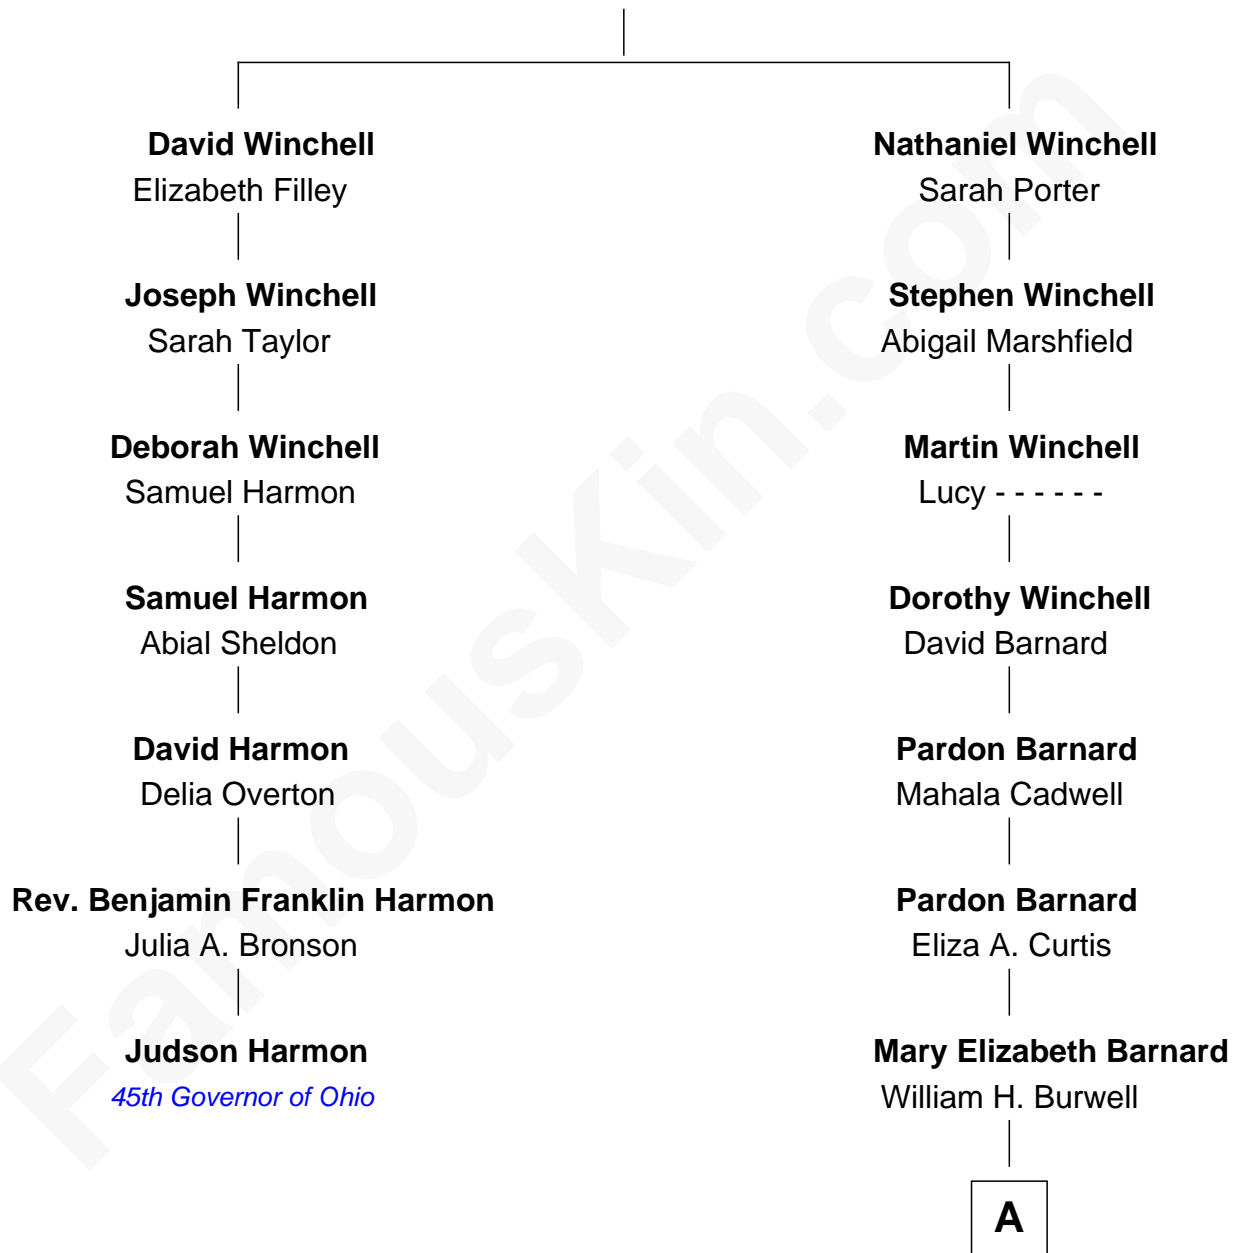

# FamousKin.com Relationship Chart of

**Judson Harmon**

*45th Governor of Ohio*

6th cousin 4 times removed of

**Brooke Adams**

*TV and Movie Actress*

**Robert Winchell**

**A**

—  
**Emma E. Burwell**  
Adam S. Kaufman

—  
**Josephine Kaufman**  
Robert Lynn Adams

—  
**Robert Kaufmann Adams**  
Rosalind Gould

—  
**Brooke Adams**  
*TV and Movie Actress*

FamousKin.com