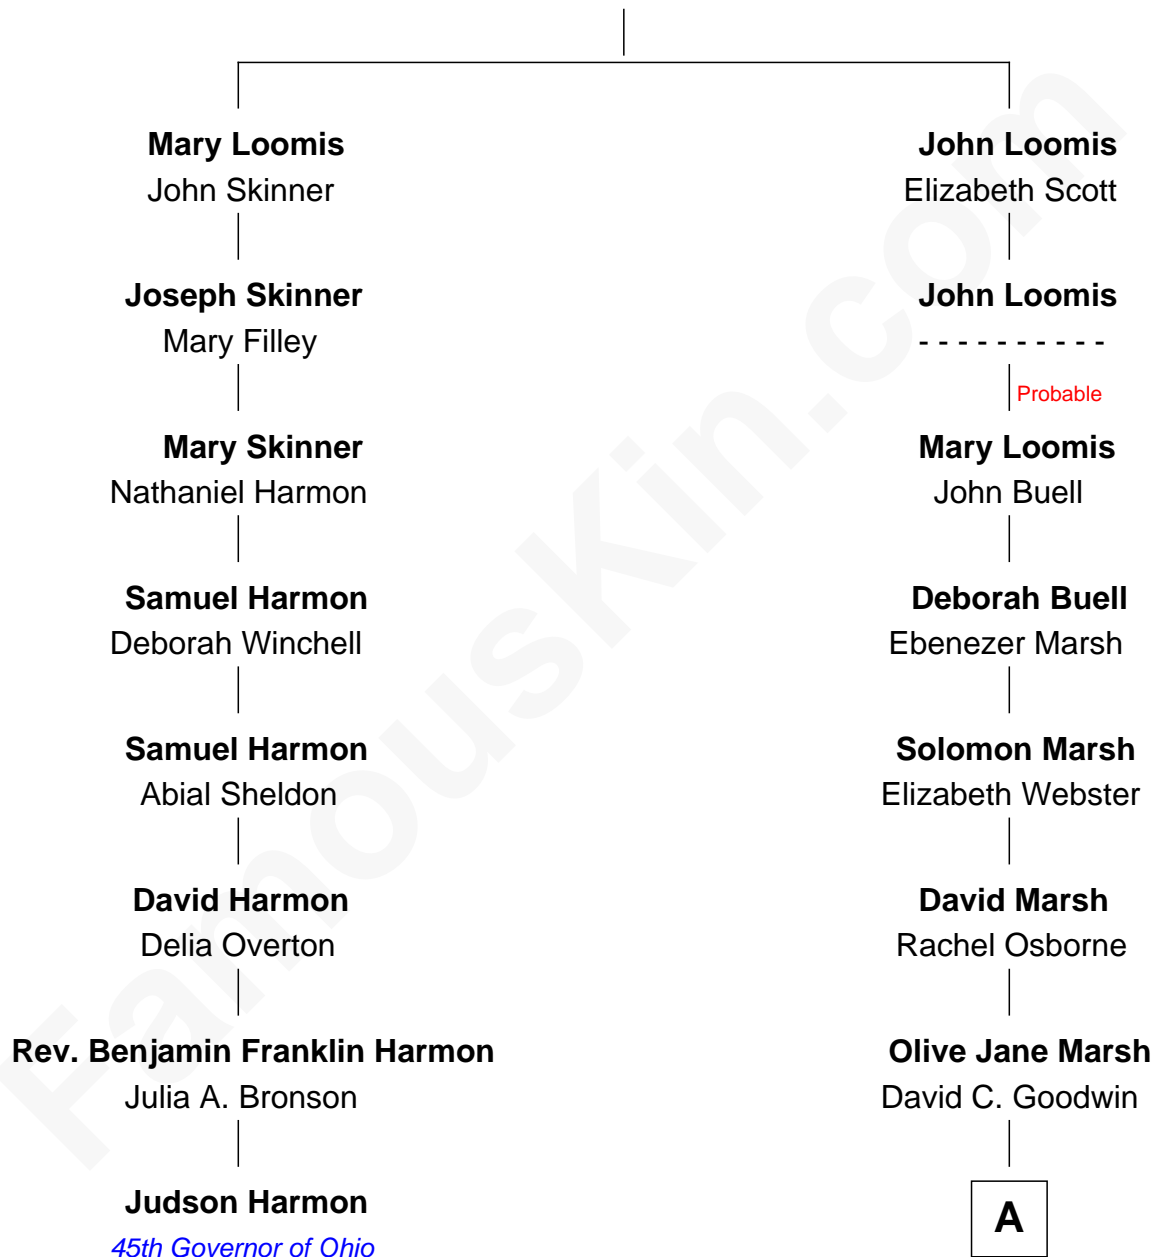

FamousKin.com Relationship Chart of

Judson Harmon

45th Governor of Ohio

7th cousin 5 times removed of

Joe Keery

TV and Movie Actor

Joseph Loomis

Mary White

A

|
Isabelle Rachel Goodwin

John Hall Morse

|
Anna Lucretia Morse

Paul Haney

|
John Thomas Haney

Virginia Mae Holmes

|
Susan Rae Haney

Robert McClellan Barger

|
Nina Rae Barger

David Grover Keery

|
Joe Keery

TV and Movie Actor