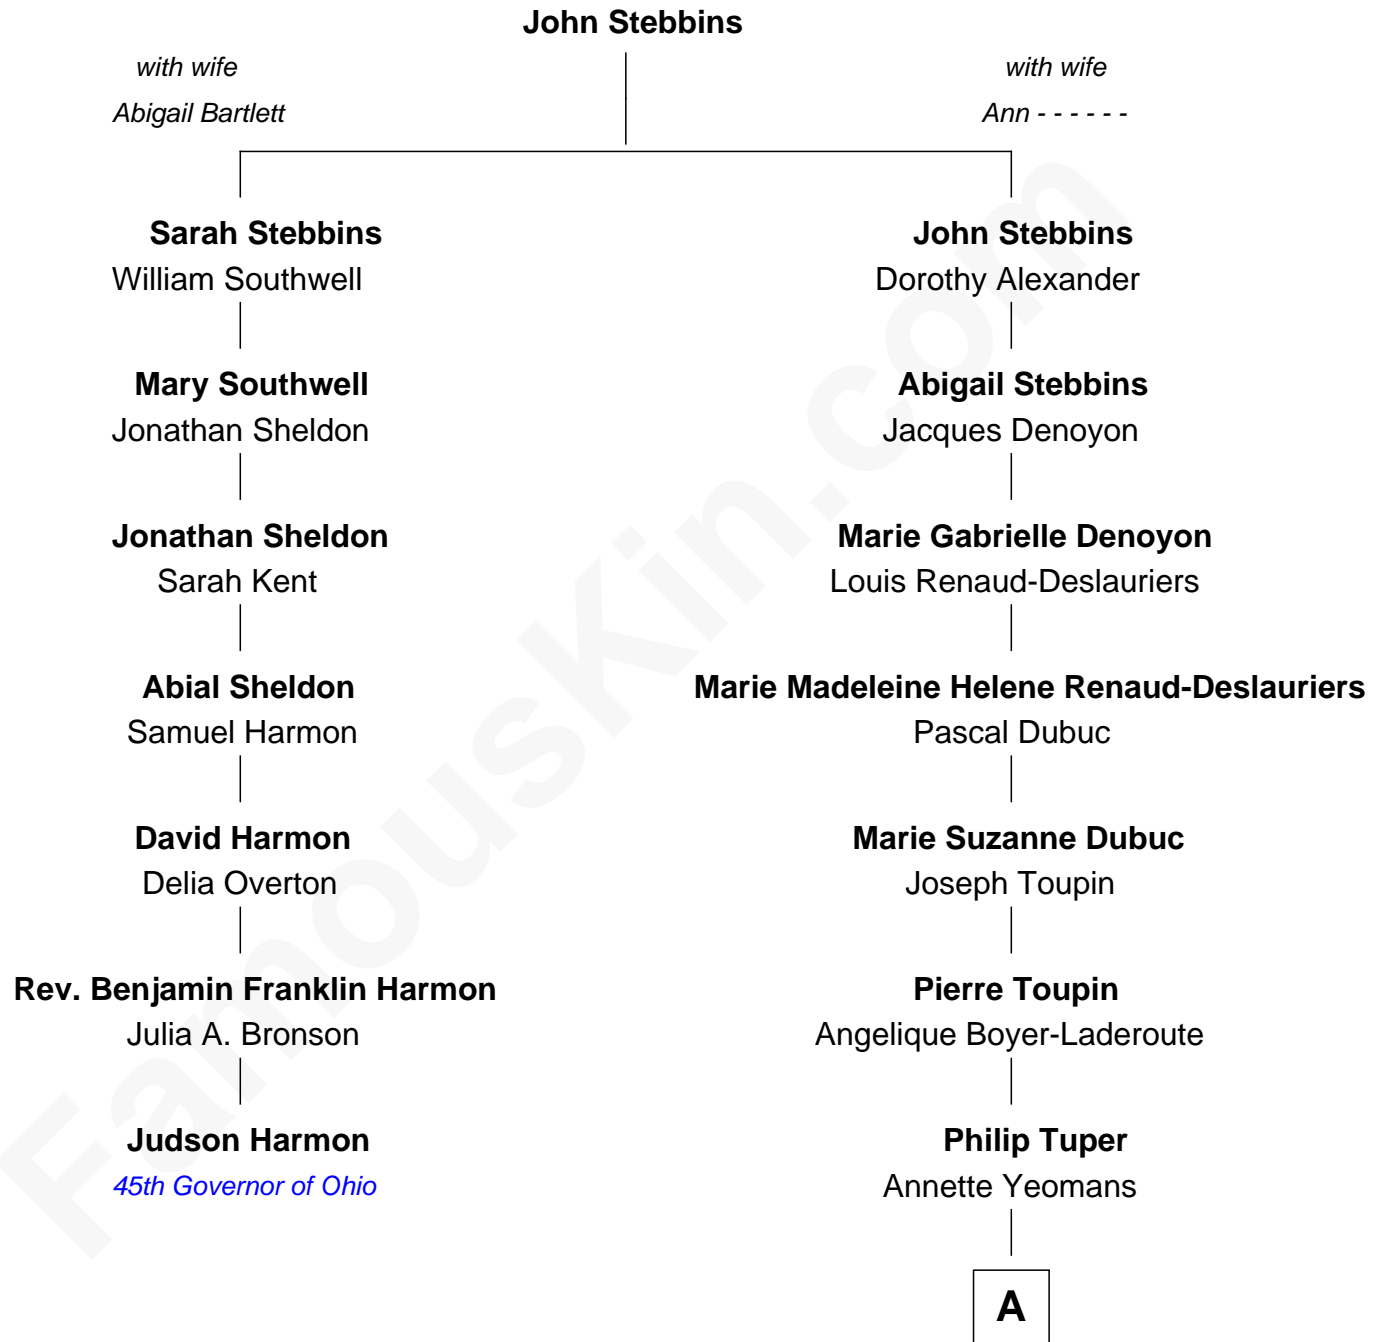

# FamousKin.com Relationship Chart of

**Judson Harmon**

*45th Governor of Ohio*

6th cousin 5 times removed of

**Joe Keery**

*TV and Movie Actor*

**A**

—  
**Nettie A. Tuper**  
Thomas S. Keery

—  
**Thomas Russell Keery**  
Bronwen Forte Edwards

—  
**Thomas David Keery**  
Constance M. Fitzgerald

—  
**David Grover Keery**  
Nina Rae Barger

—  
**Joe Keery**  
*TV and Movie Actor*