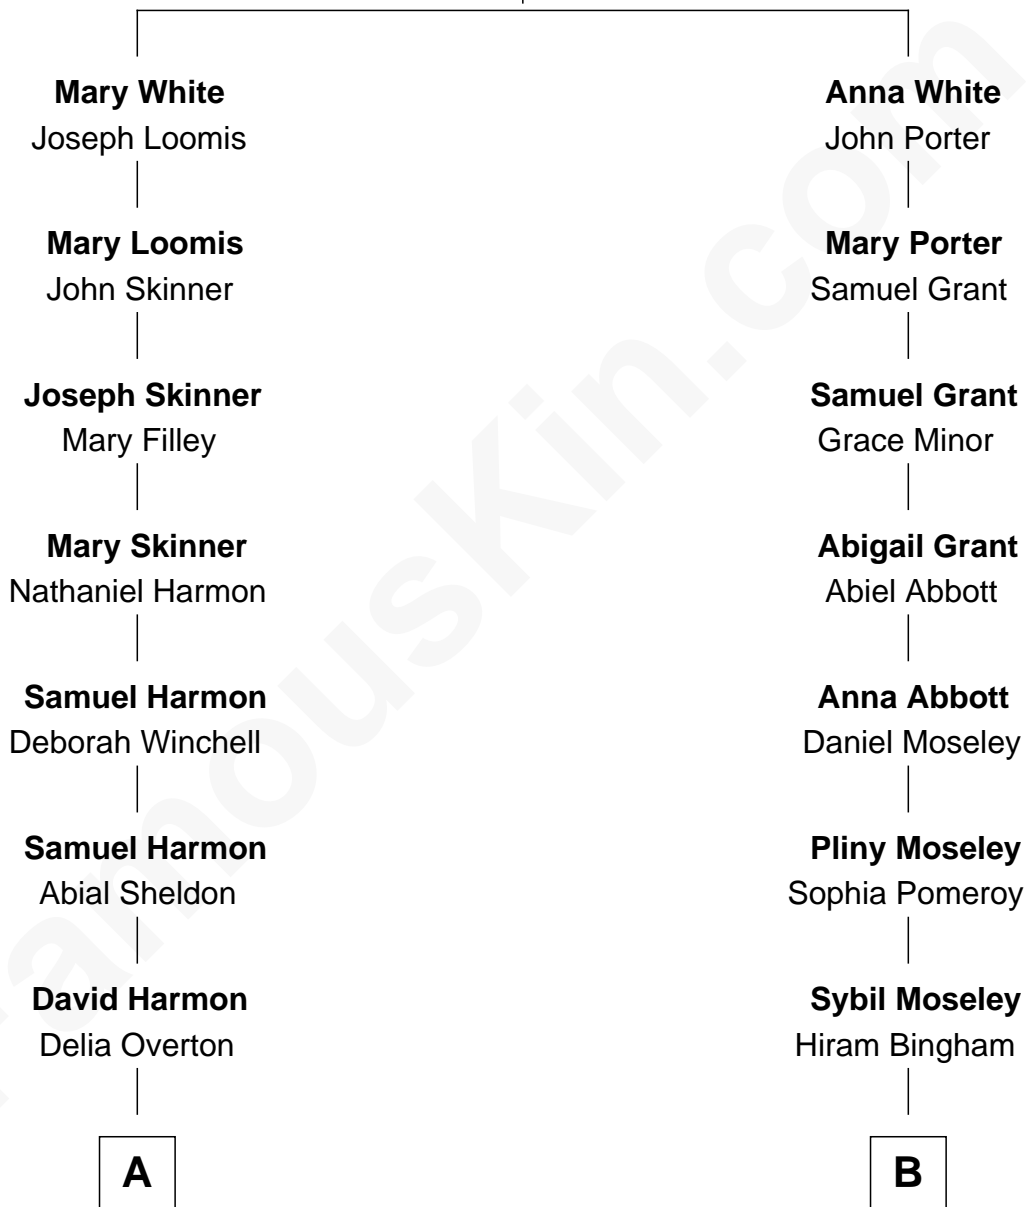

FamousKin.com Relationship Chart of

Judson Harmon

45th Governor of Ohio

8th cousin of

Hiram Bingham

69th Governor of Connecticut

Robert White

Bridget Allgar

A

Rev. Benjamin Franklin Harmon

Julia A. Bronson

Judson Harmon

45th Governor of Ohio

B

Rev. Dr. Hiram Bingham

Minerva Clarissa Brewster