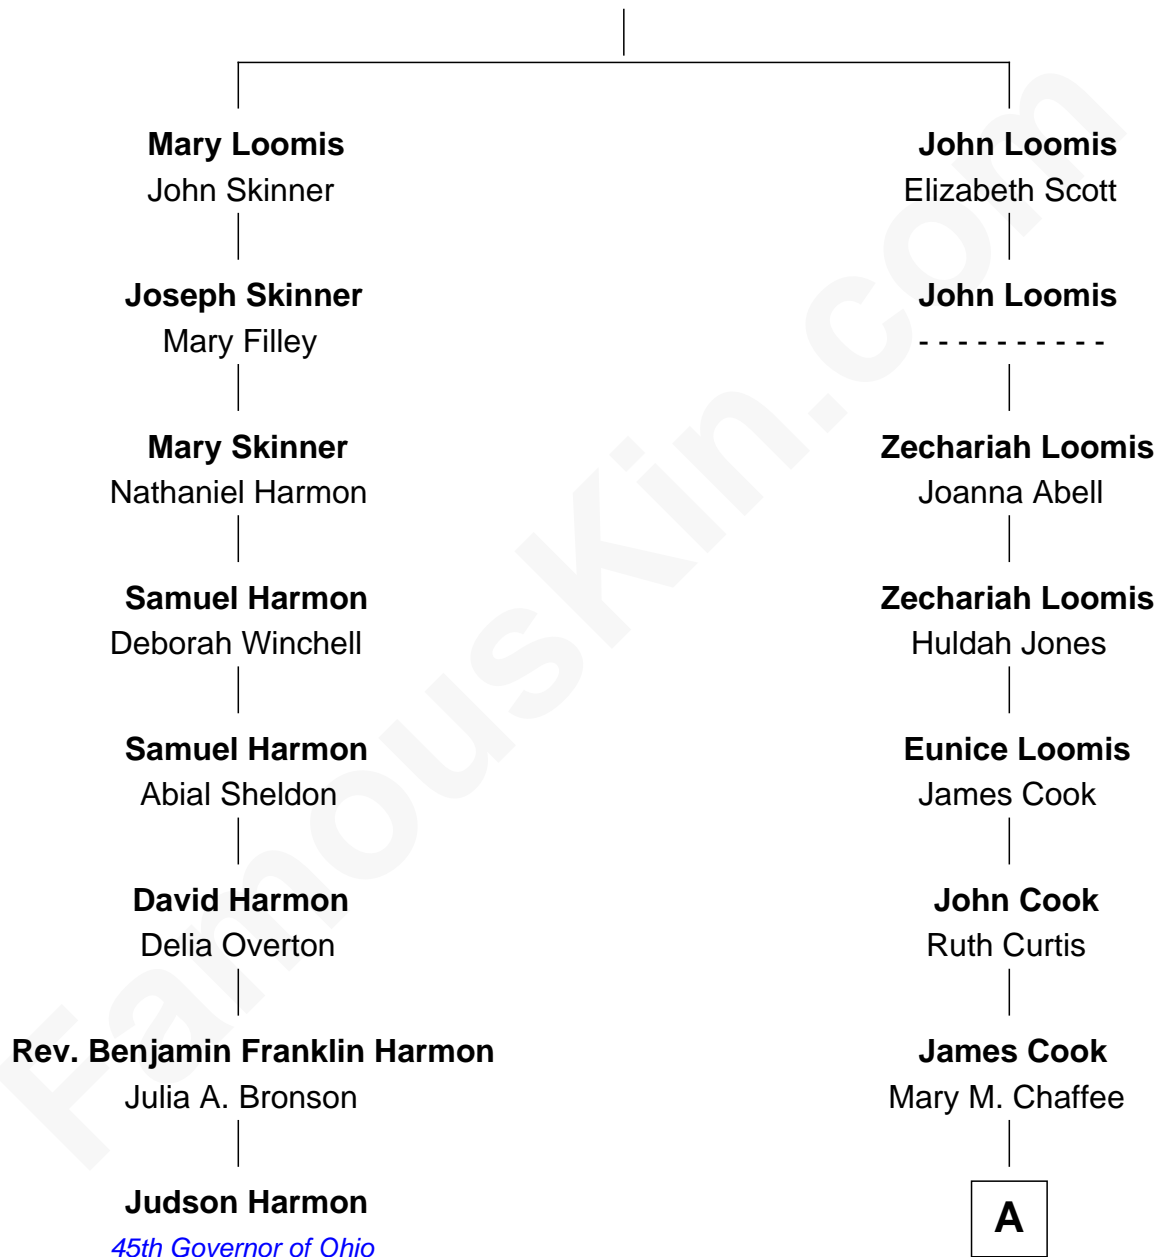

FamousKin.com Relationship Chart of

Judson Harmon

45th Governor of Ohio

7th cousin 4 times removed of

Amber Stevens West

TV and Movie Actress

Joseph Loomis

Mary White

A

Josey Chaffee Cook
Julianne Frances Taylor

Frances Jemima Cook
Albert Baas

LaVerne M. Baas
Keith Karl Ingstad

Terry Keith Ingstad
Beverly Jean Cunningham

Amber Stevens West
TV and Movie Actress