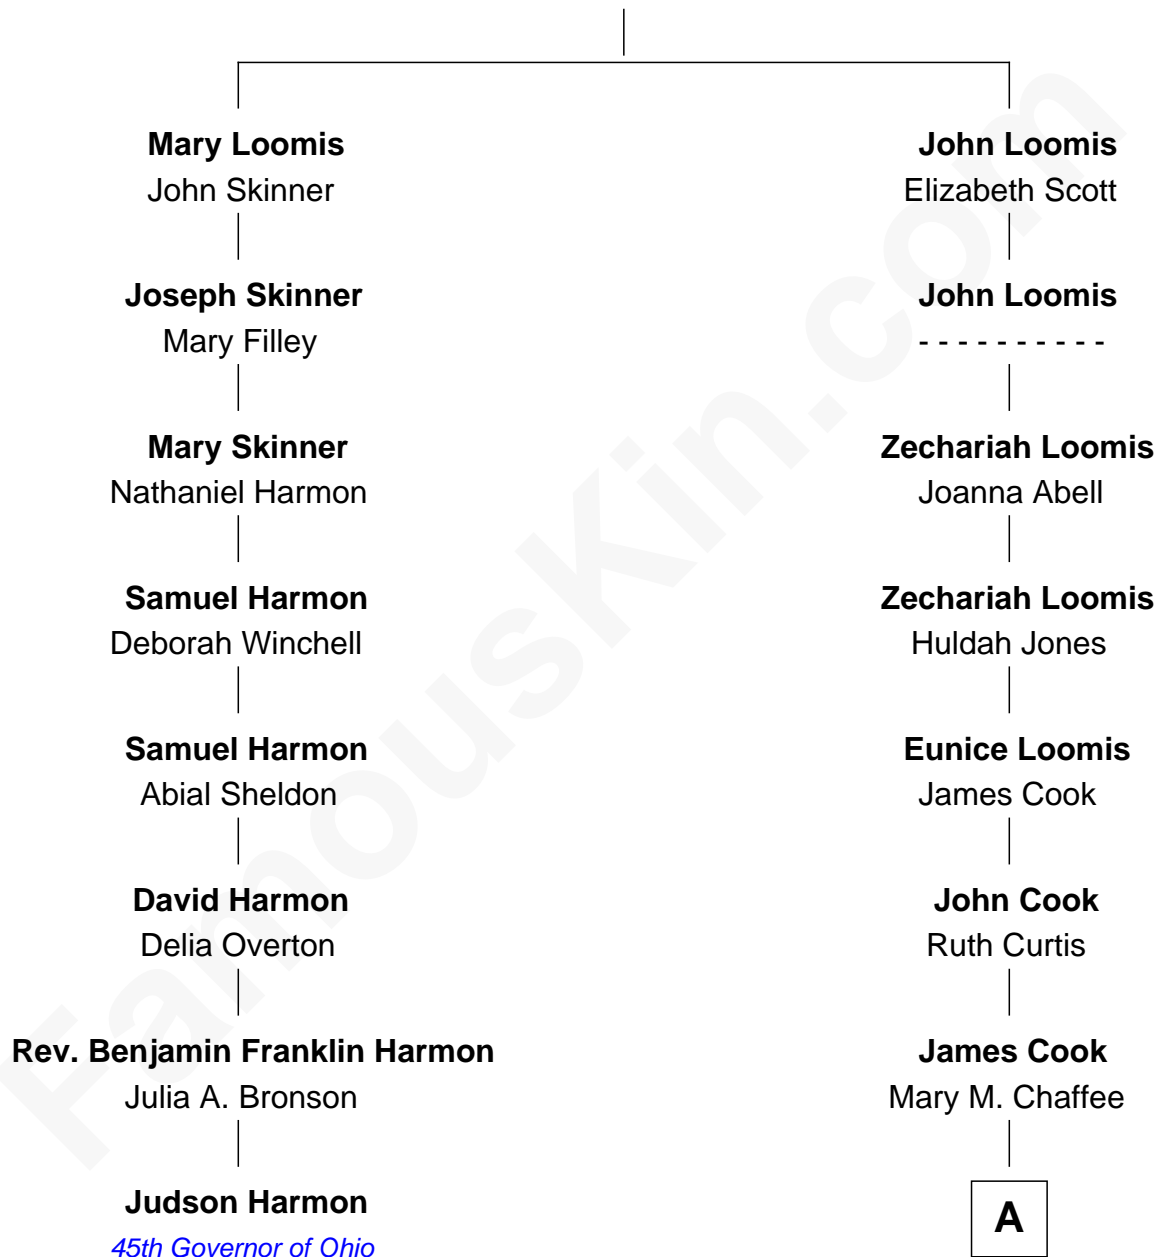

FamousKin.com Relationship Chart of

Judson Harmon

45th Governor of Ohio

7th cousin 3 times removed of

Shadoe Stevens

Radio Disc Jockey

Joseph Loomis

Mary White

A

Josey Chaffee Cook
Julianne Frances Taylor

Frances Jemima Cook
Albert Baas

LaVerne M. Baas
Keith Karl Ingstad

Shadoe Stevens
Radio Disc Jockey