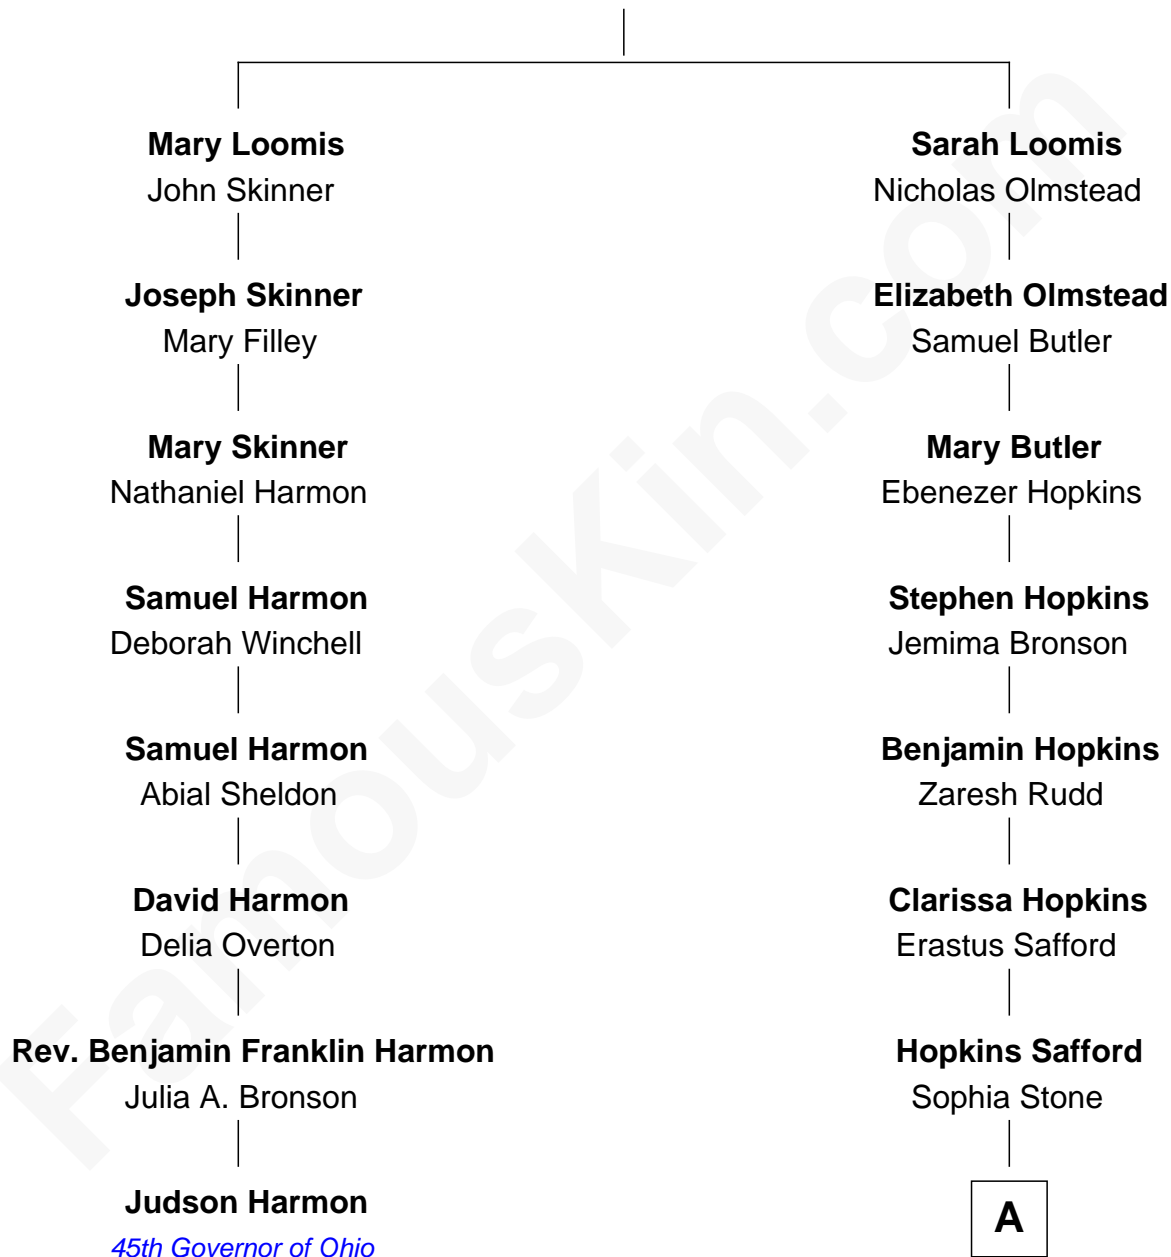

FamousKin.com Relationship Chart of

Judson Harmon

45th Governor of Ohio

7th cousin 6 times removed of

Ava Michelle

Model and Actress

Joseph Loomis

Mary White

A

Mahala Julia Safford

Heman Hunt

John Jed Hunt

Anna F. Holyoke

Flavilla May Hunt

Charles Thompson Gray

Ruth Marion Gray

George William Cota

Gregory Paul Cota

Debra Lynn Zaratzian

Rick Gregory Cota

Jeanette Loretta Malinowski

Ava Michelle

Model and Actress