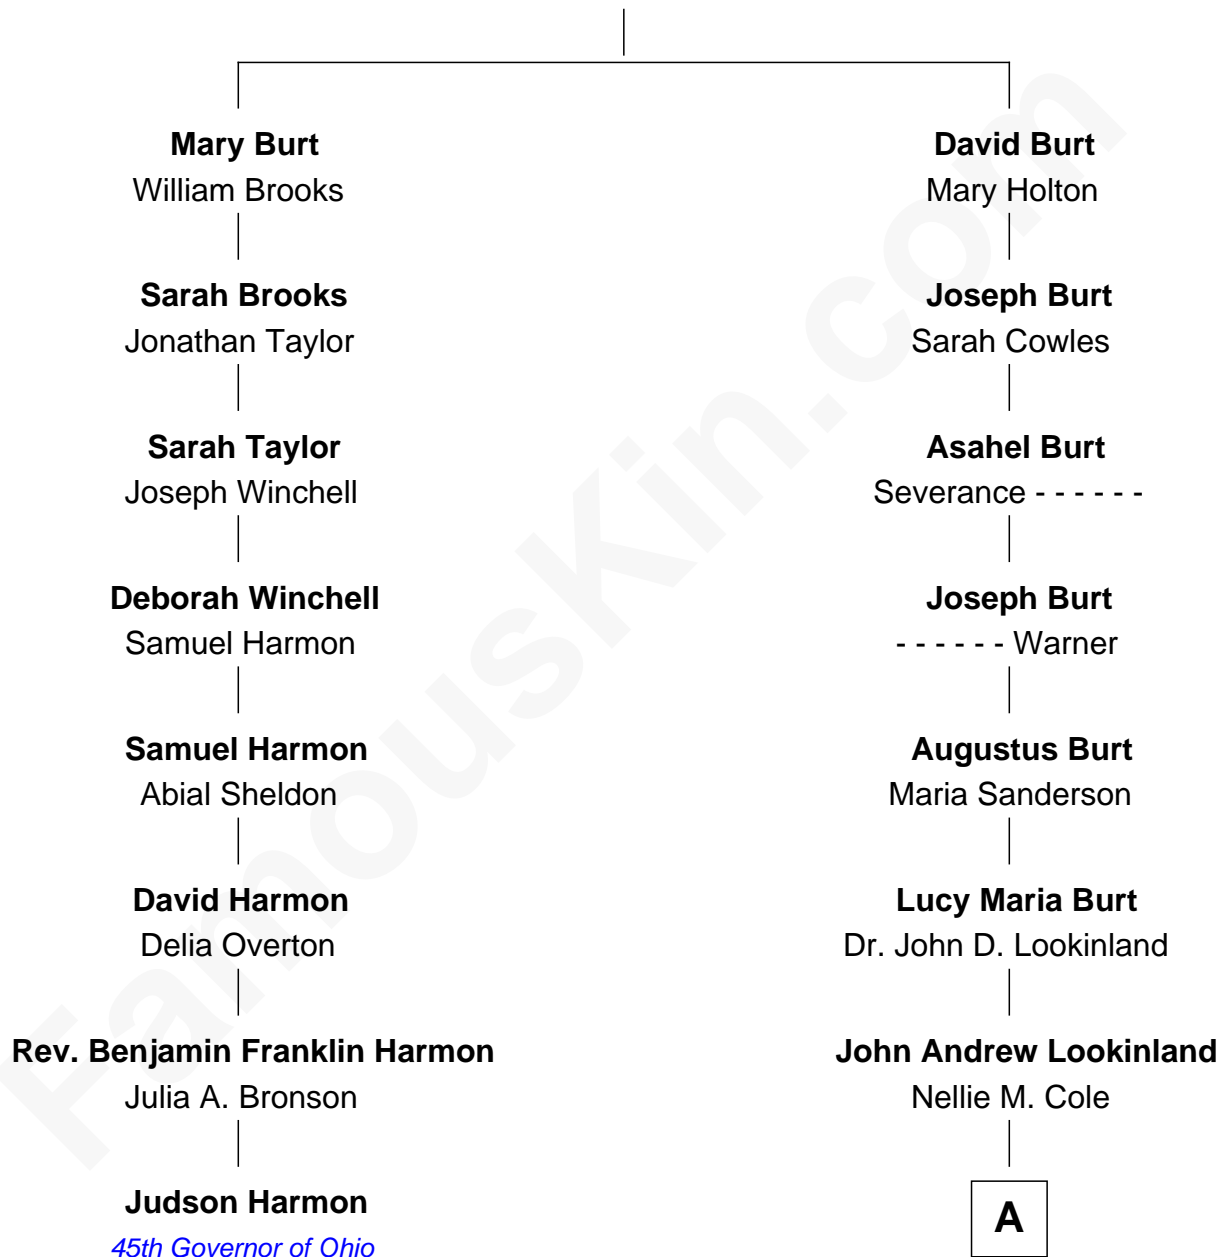

# FamousKin.com Relationship Chart of

**Judson Harmon**

*45th Governor of Ohio*

7th cousin 2 times removed of

**Michael Lookinland**

*TV Actor*

**Henry Burt**  
Eulalia Marche

**A**

—  
**Orrin Paul Lookinland**

Madeline Tait

—  
**Paul Russell Lookinland**

Karen Ruth McKinney

—  
**Michael Lookinland**

*TV Actor*

FamousKin.com