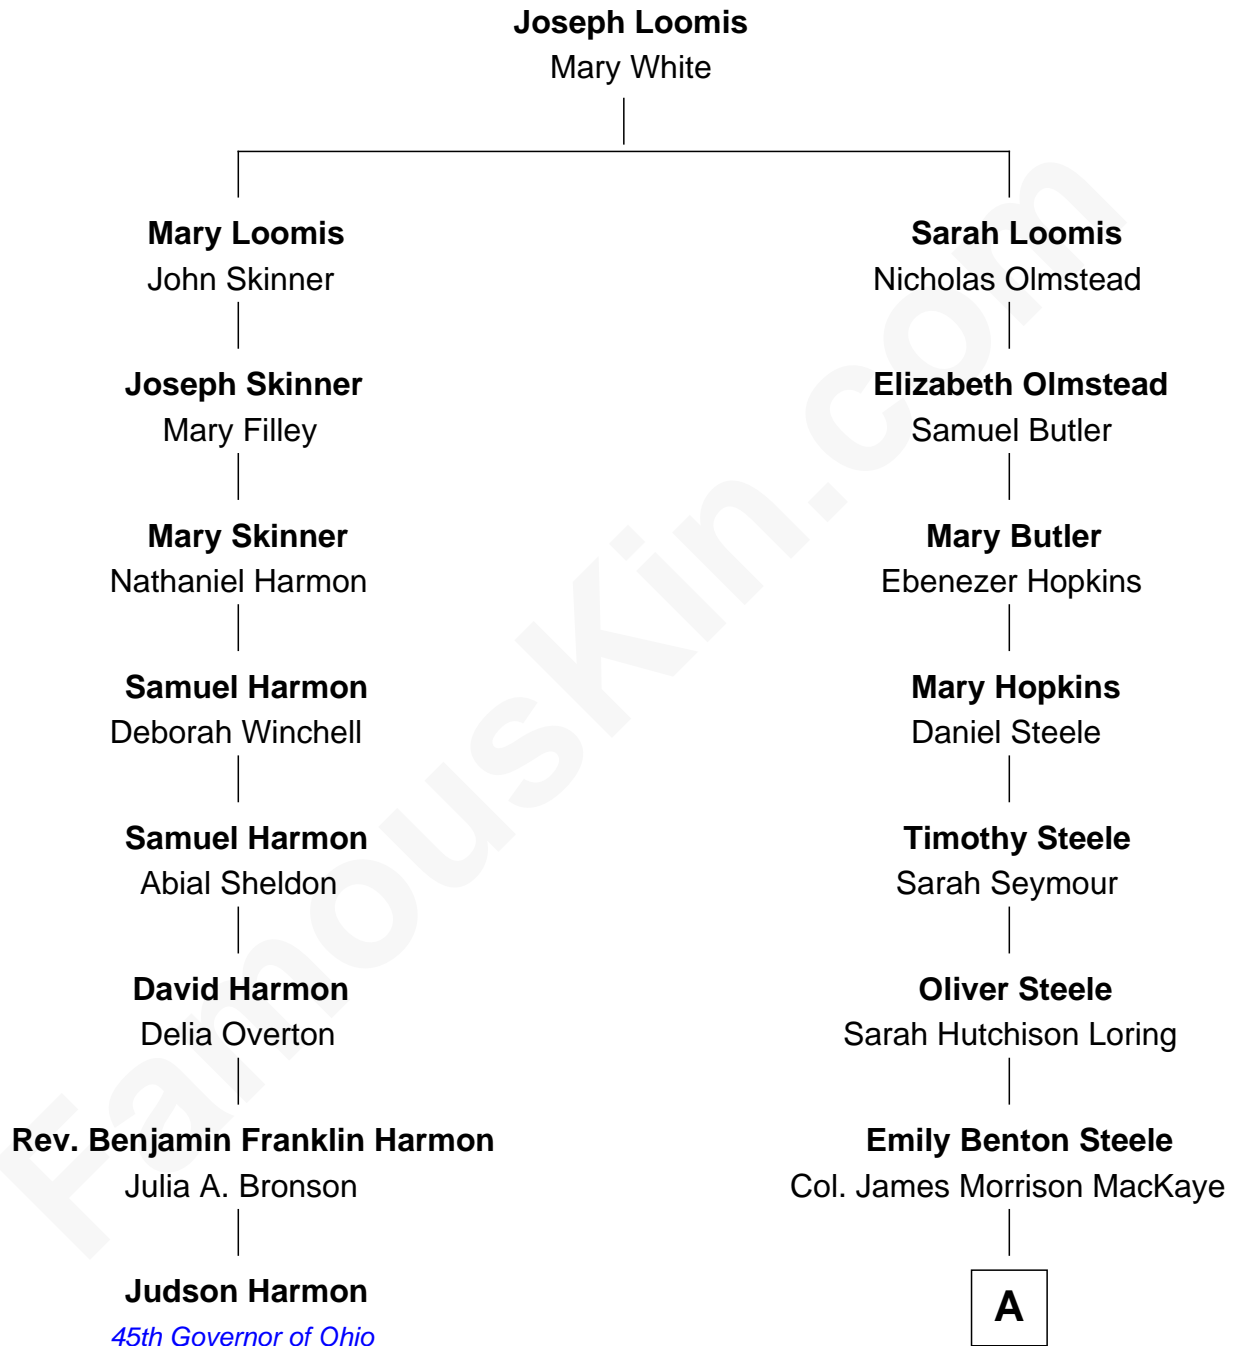

FamousKin.com Relationship Chart of

Judson Harmon

45th Governor of Ohio

7th cousin 1 time removed of

Benton MacKaye

Co-Founder, Appalachian Trail

A

James Morrison Steele MacKaye

Mary Ellen Keith Medbery

Benton MacKaye

Co-Founder, Appalachian Trail

FamousKin.com