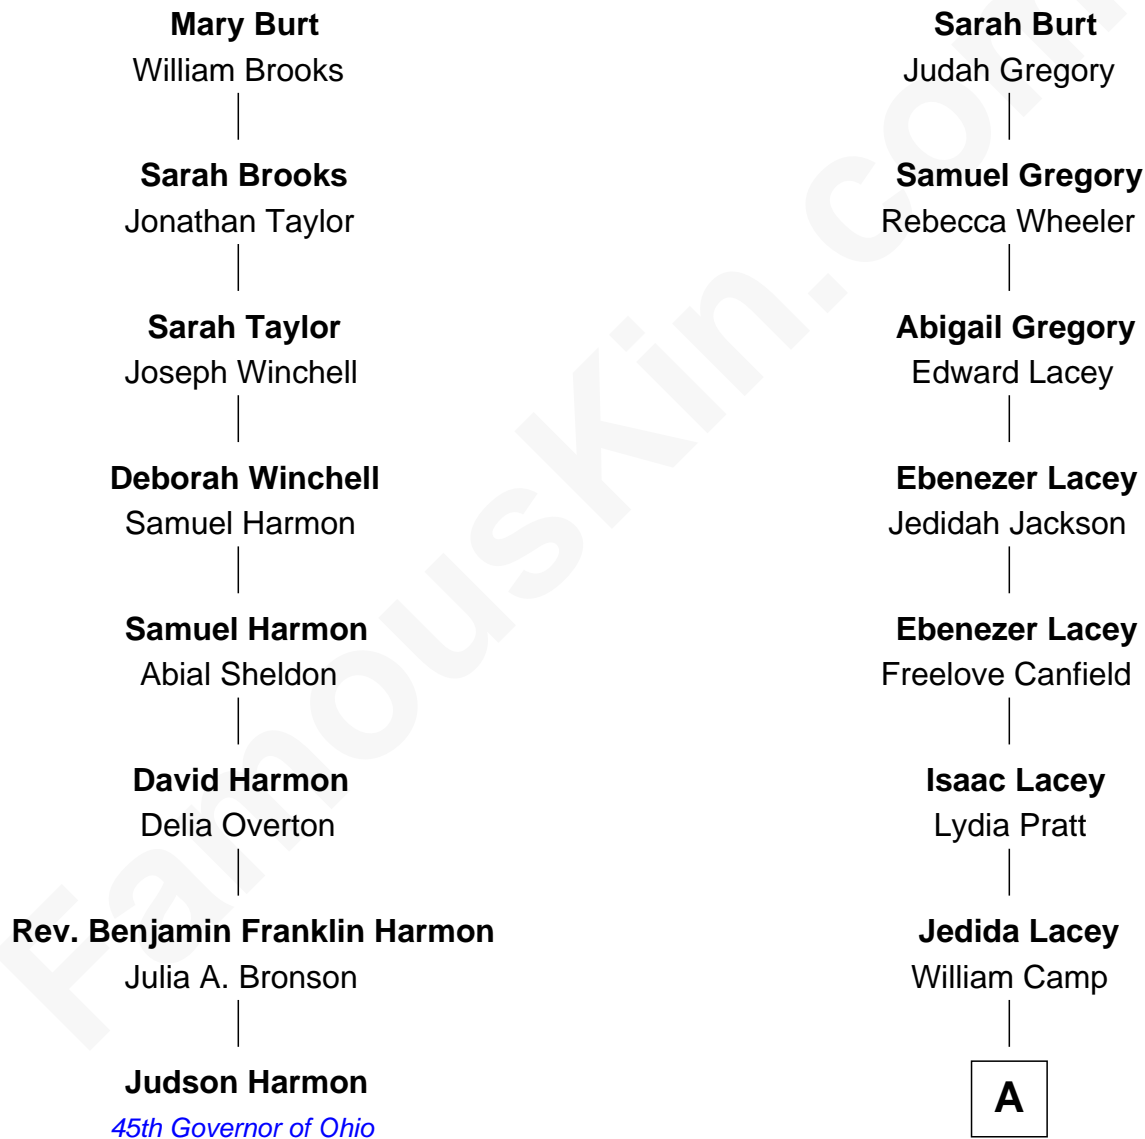

FamousKin.com Relationship Chart of

Judson Harmon

45th Governor of Ohio

7th cousin 6 times removed of

Sydney Biddle Barrows

Mayflower Madam

Henry Burt
Eulalia Marche

A

Anna Camp

Treat Bosworth

Emma Arabella Bosworth

Lorenzo Ackley

Helen Eva Ackley

William Gildersleeve Parke

Elizabeth Parke

Percy Ballantine