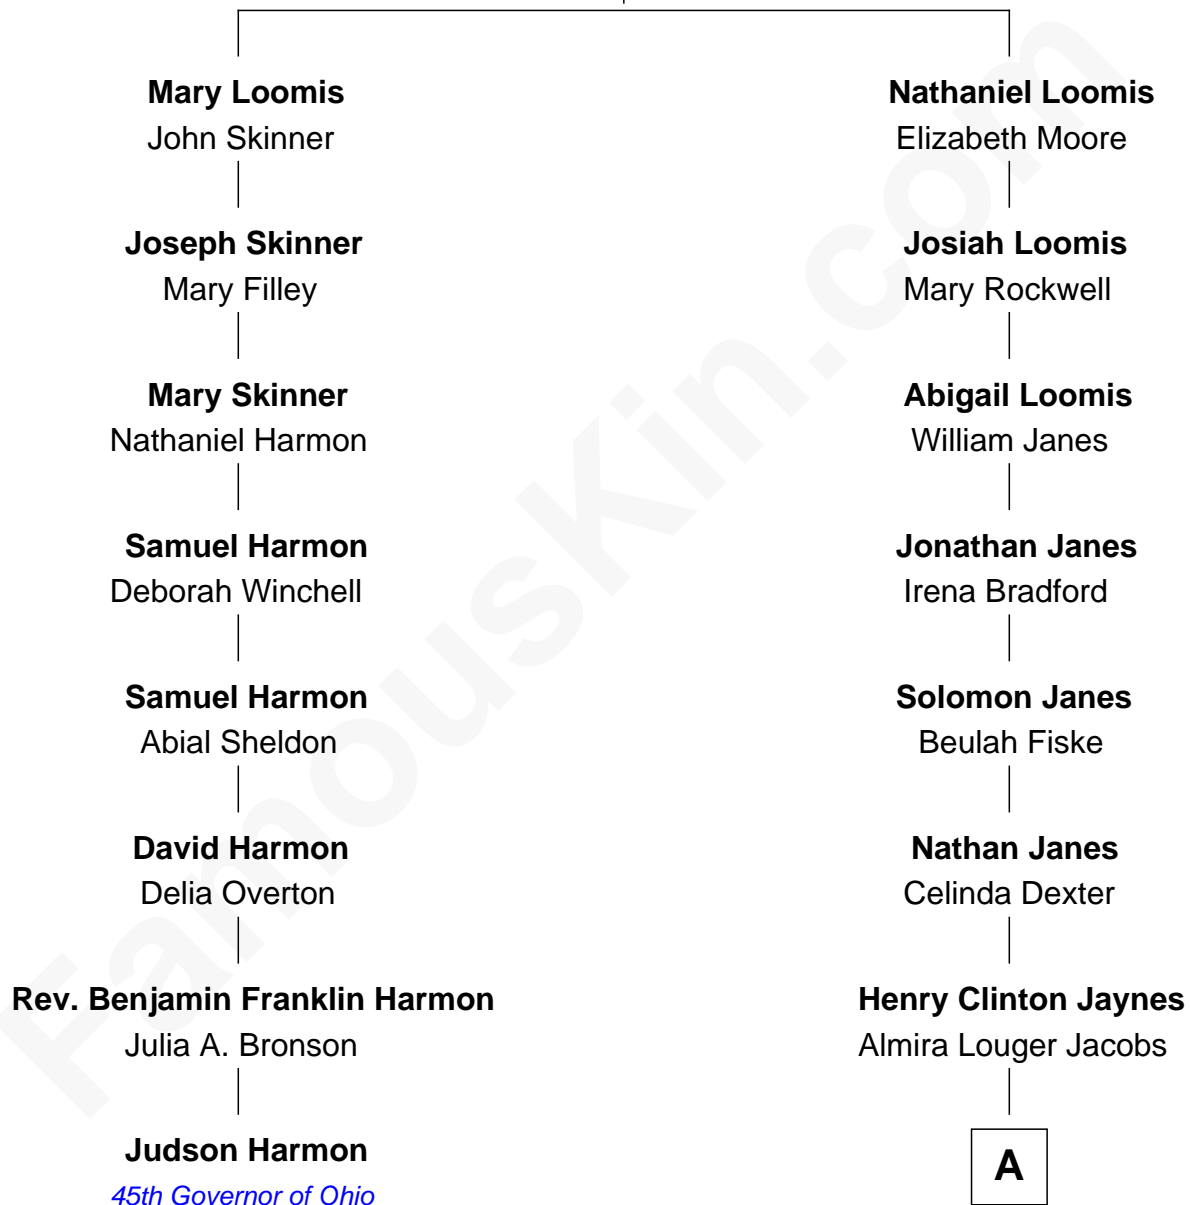

# FamousKin.com Relationship Chart of

**Judson Harmon**

*45th Governor of Ohio*

7th cousin 2 times removed of

**Henry Fonda**

*Movie Actor*

**Joseph Loomis**

Mary White

**A**

Henry Silas Jaynes

Elma L. Lanphear

Herberta Elma Jaynes

William Brace Fonda

Henry Fonda

*Movie Actor*

FamousKin.com