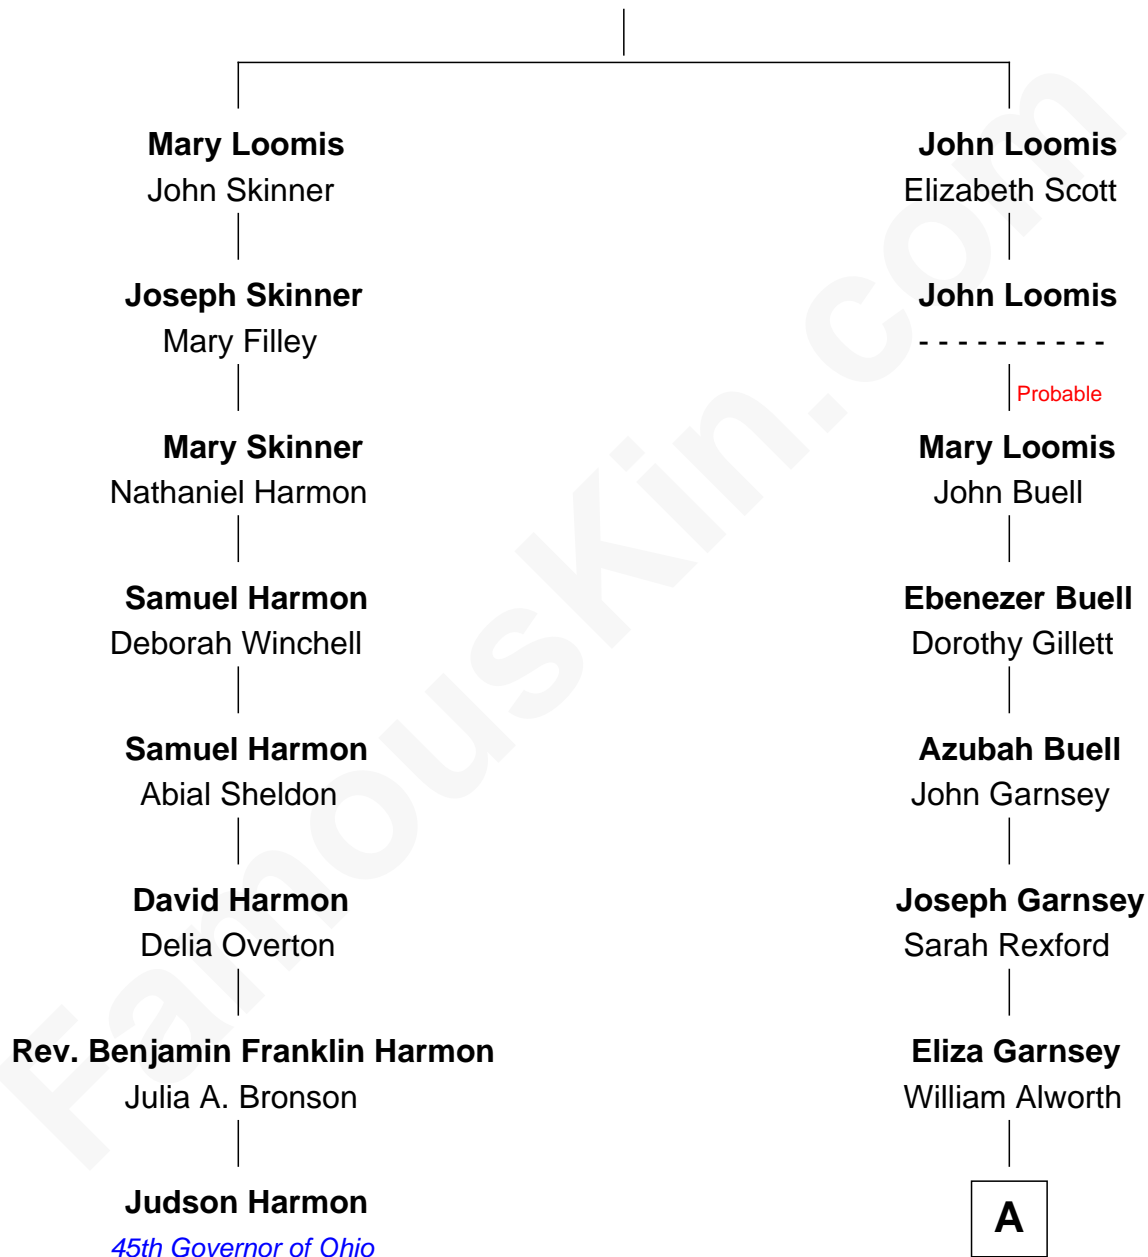

# FamousKin.com Relationship Chart of

**Judson Harmon**

*45th Governor of Ohio*

7th cousin 3 times removed of

**Richard Gere**

*Movie Actor*

**Joseph Loomis**

Mary White

**A**

—  
**Mary Alworth**

George Lane Gere

—  
**Albert William Gere**

Hazel Marjorie Snover

—  
**Homer George Gere**

Doris Anna Tiffany

—  
**Richard Gere**

*Movie Actor*