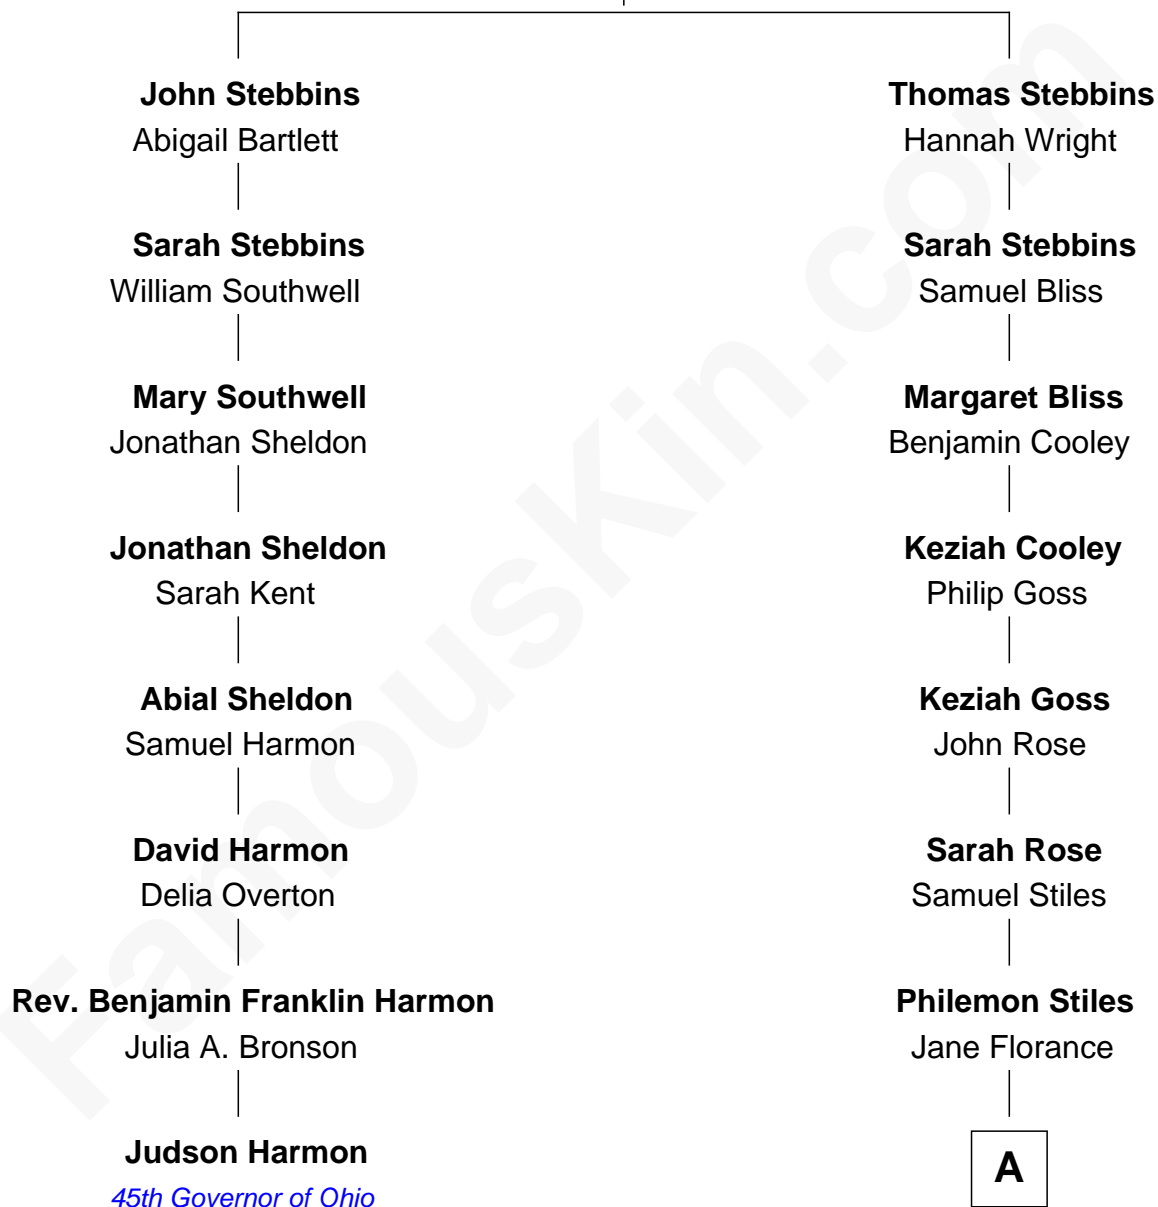

FamousKin.com Relationship Chart of

Judson Harmon

45th Governor of Ohio

7th cousin 2 times removed of

Humphrey Bogart

Movie Actor

Rowland Stebbins

Sarah Whiting

A

Julia Ann Stiles
Adam Welty Bogart

Dr. Belmont Deforest Bogart
Maud Humphrey

Humphrey Bogart
Movie Actor

FamousKin.com