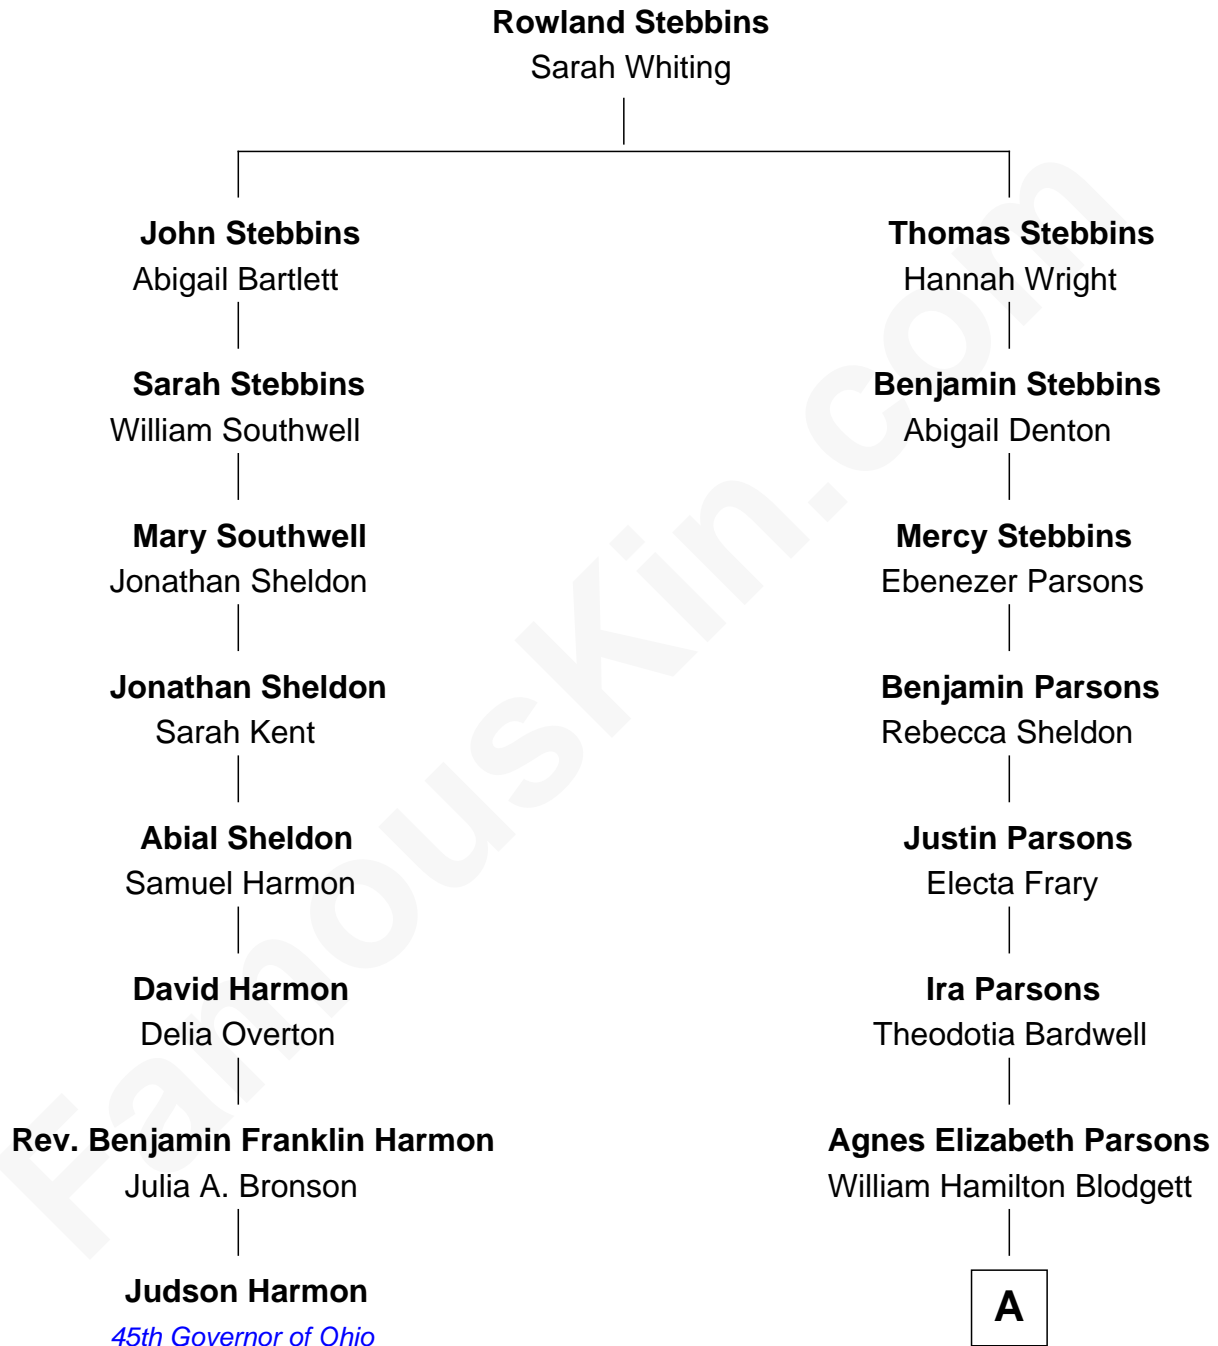

# FamousKin.com Relationship Chart of

**Judson Harmon**

*45th Governor of Ohio*

7th cousin 4 times removed of

**Kate Upton**

*Sports Illustrated Swimsuit Cover Model*

A

**Carrie A. Blodgett**  
Cassius Marcellus Upton

**Frederick Stanley Upton**  
Margaret M. Beckley

**Stephen Edward Upton**  
Elizabeth Brooks Vial

**Jefferson Matthew Upton**  
Shelley Fawn Davis

**Kate Upton**  
*Model and Actress*