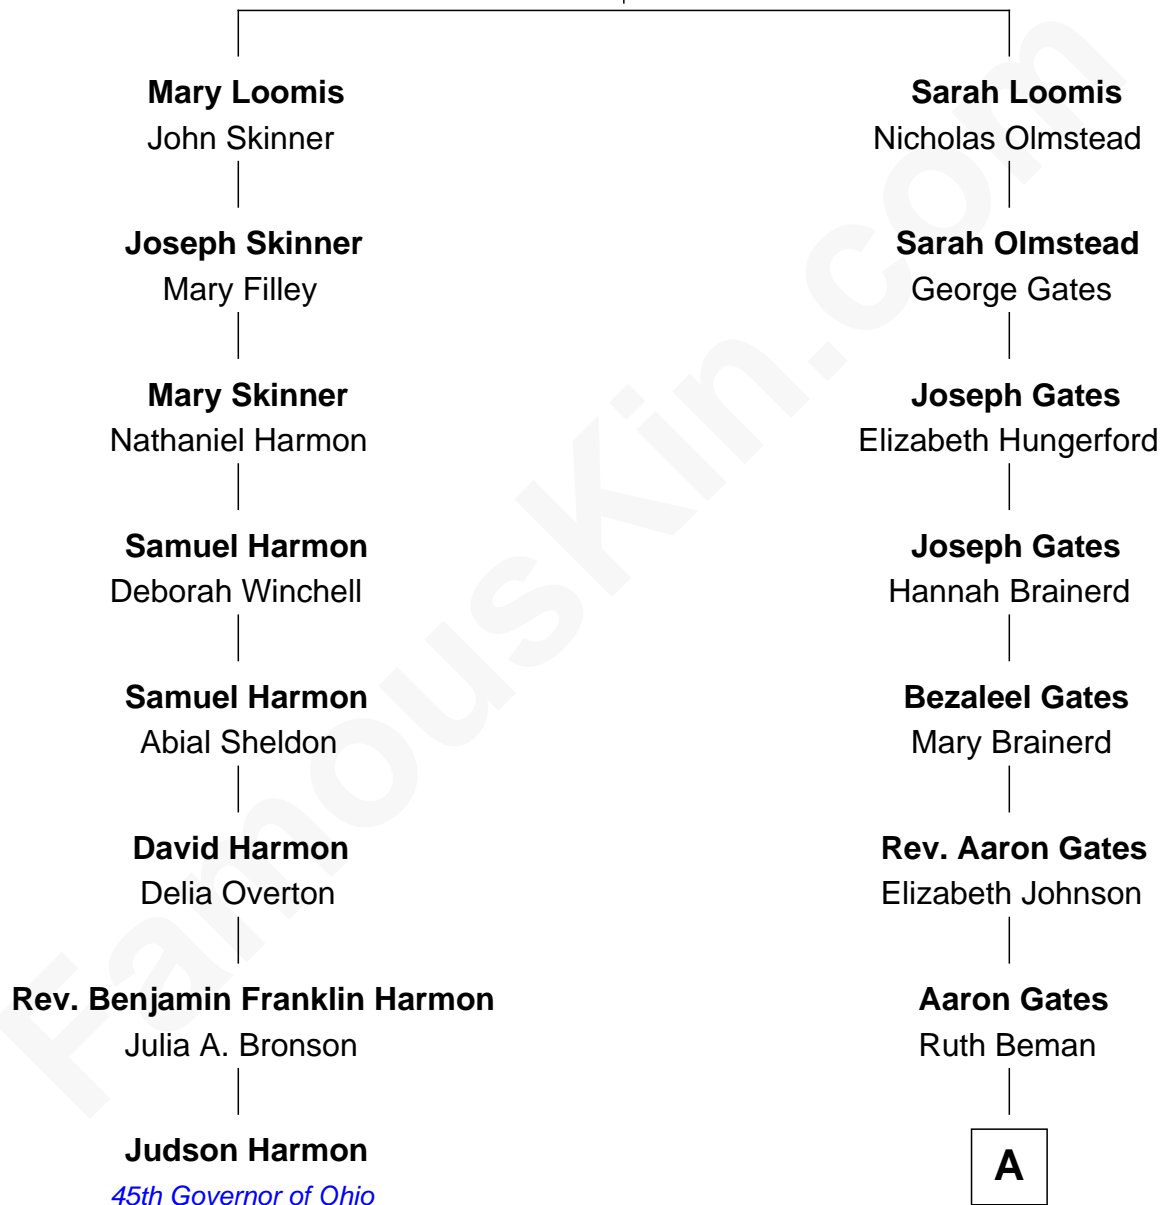

# FamousKin.com Relationship Chart of

**Judson Harmon**

*45th Governor of Ohio*

7th cousin 2 times removed of

**Charles Dawes**

*30th U.S. Vice-President*

**Joseph Loomis**

Mary White

A

**Beman Gates**

Betsey Sibyl Shipman

**Mary Beman Gates**

Brig. Gen. Rufus R. Dawes

**Charles Dawes**

*30th U.S. Vice-President*

FamousKin.com