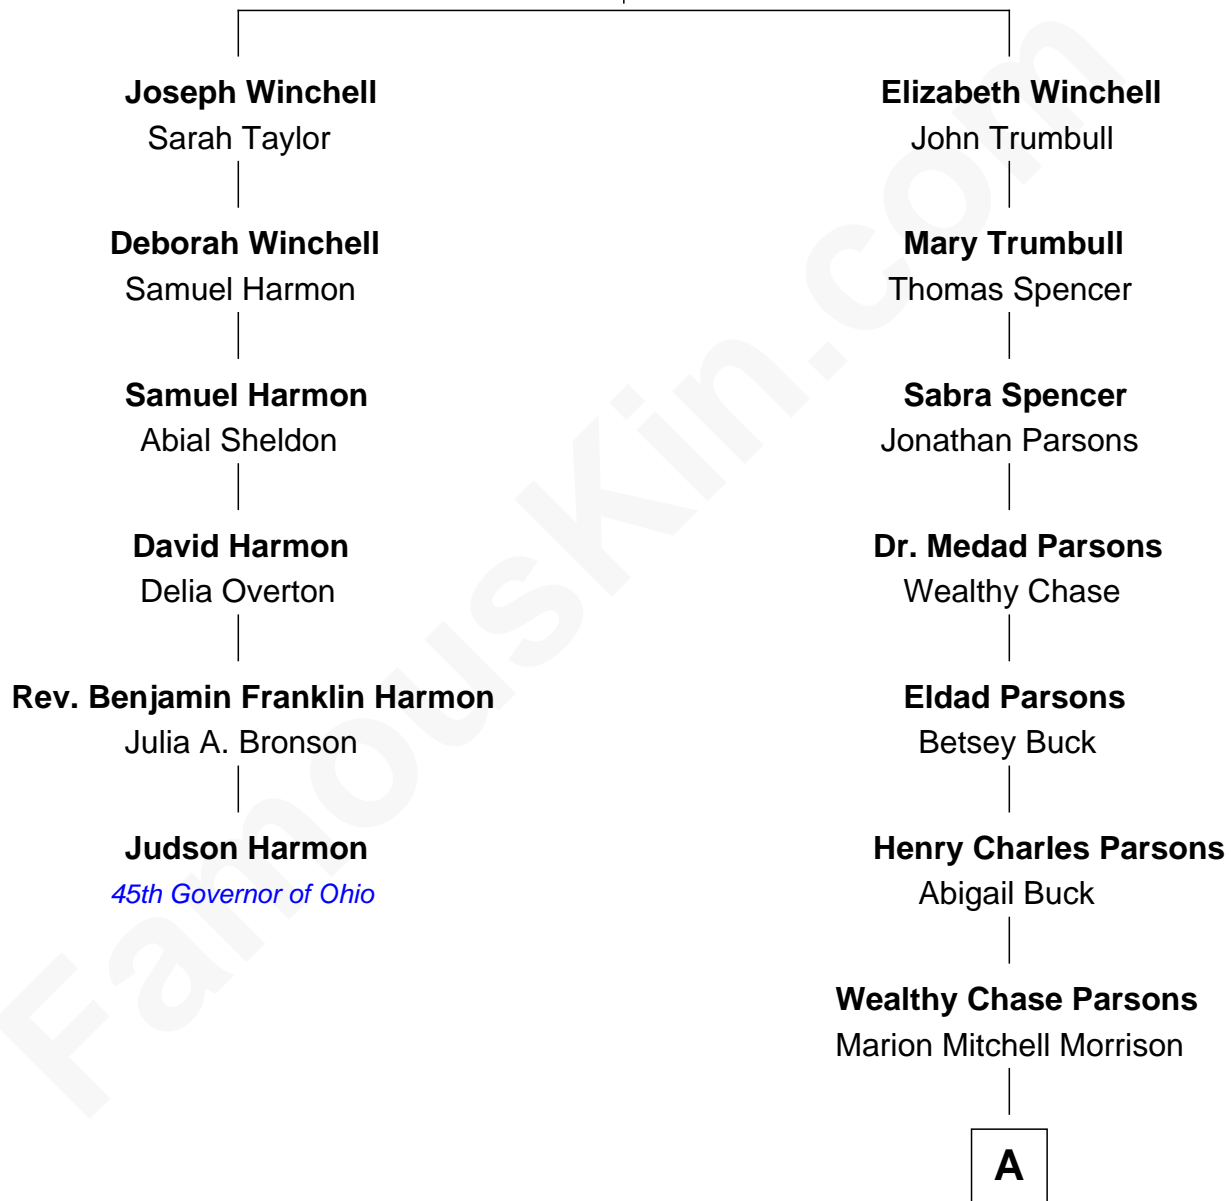

# FamousKin.com Relationship Chart of

**Judson Harmon**

*45th Governor of Ohio*

5th cousin 3 times removed of

**John Wayne**

*Movie Actor*

**David Winchell**

Elizabeth Filley

**A**

**Clyde Leonard Morrison**  
Mary Alberta Brown

**John Wayne**  
*Movie Actor*

FamousKin.com