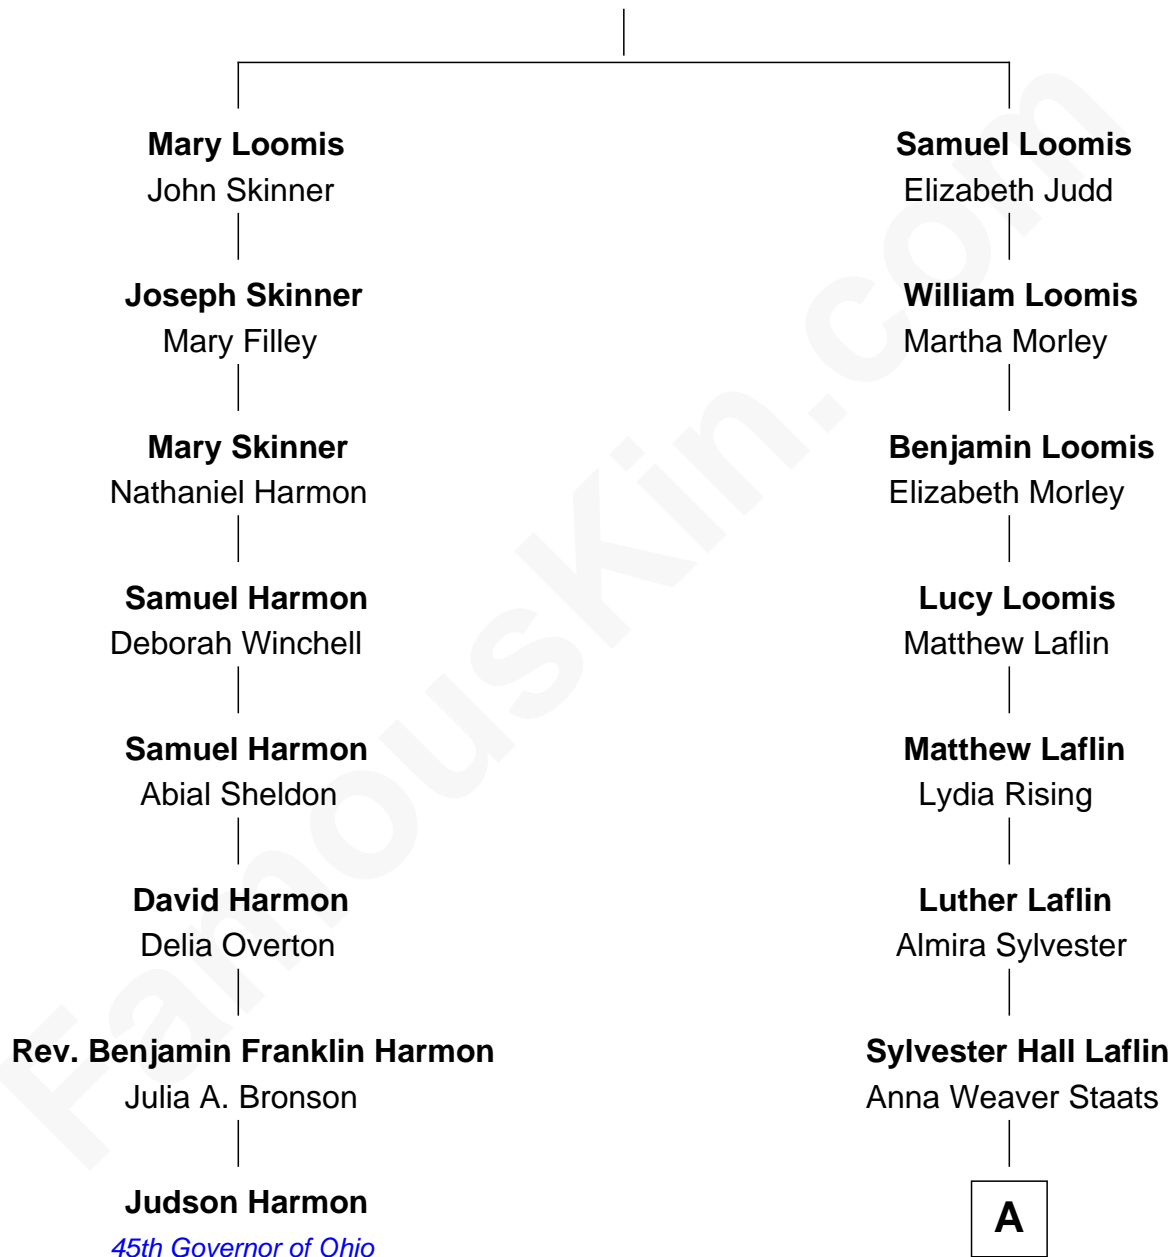

FamousKin.com Relationship Chart of

Judson Harmon

45th Governor of Ohio

7th cousin 3 times removed of

Sigourney Weaver

Movie Actress

Joseph Loomis

Mary White

A

Jane Weaver Laflin
Francis Milton Weaver

Sylvester Laflin Weaver
Amabel Dixon

Sylvester Laflin Weaver
Desiree Mary Lucy Hawkins

Sigourney Weaver
Movie Actress

FamousKin.com