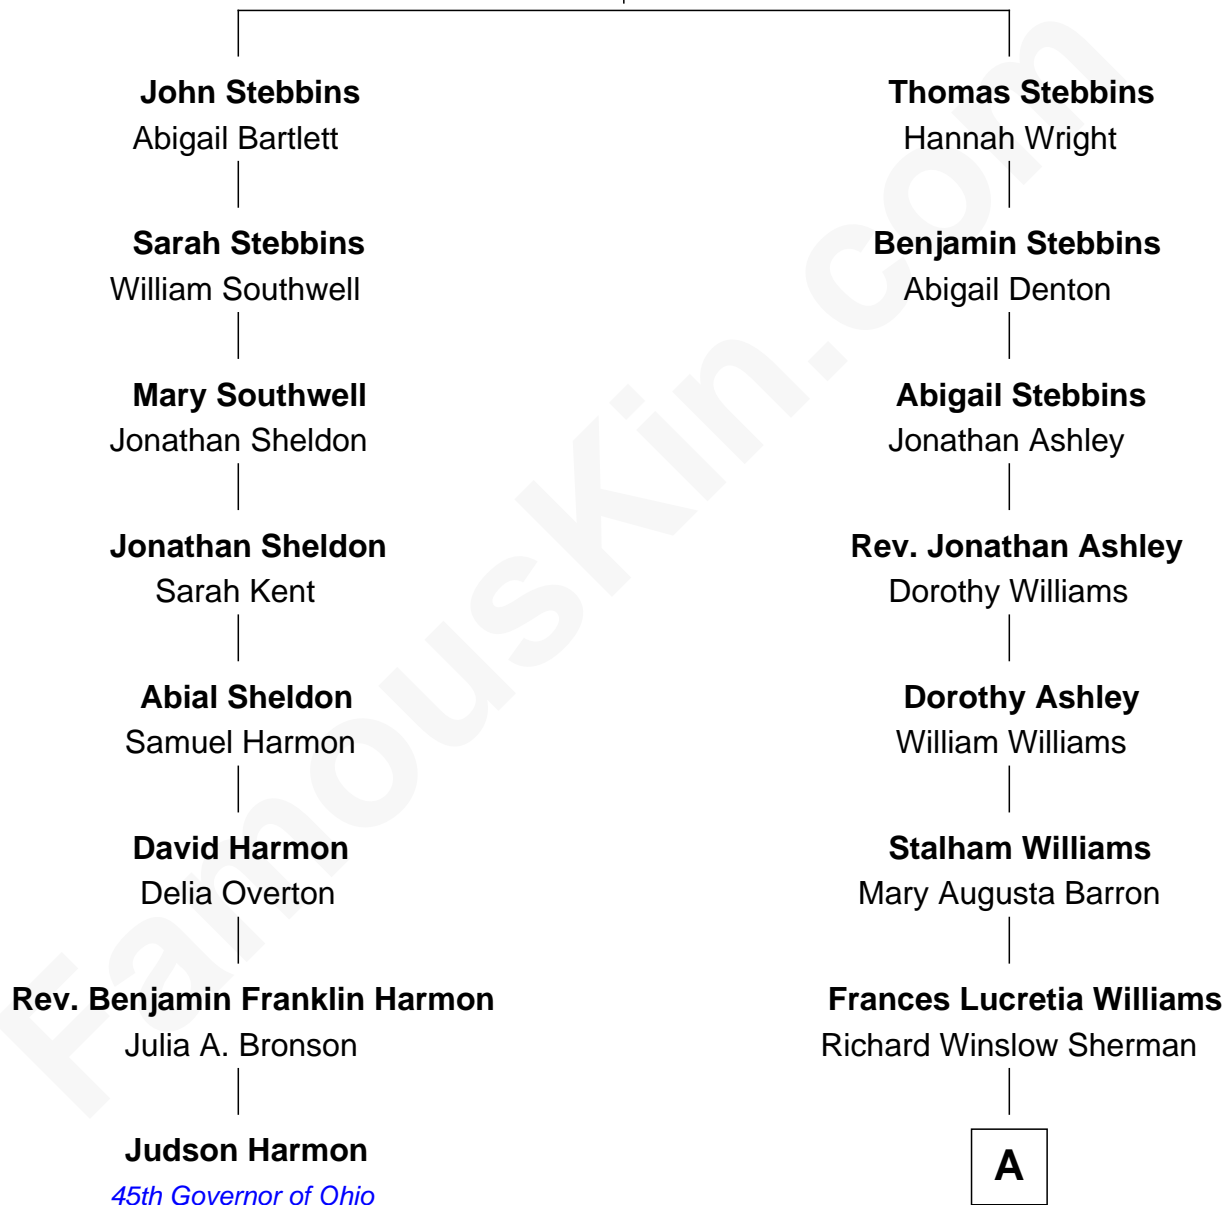

# FamousKin.com Relationship Chart of

**Judson Harmon**

*45th Governor of Ohio*

7th cousin 1 time removed of

**James Sherman**

*27th U.S. Vice-President*

**Rowland Stebbins**

Sarah Whiting

A

|  
**Mary Frances Sherman**  
Richard Updike Sherman

|  
**James Sherman**  
*27th U.S. Vice-President*

FamousKin.com