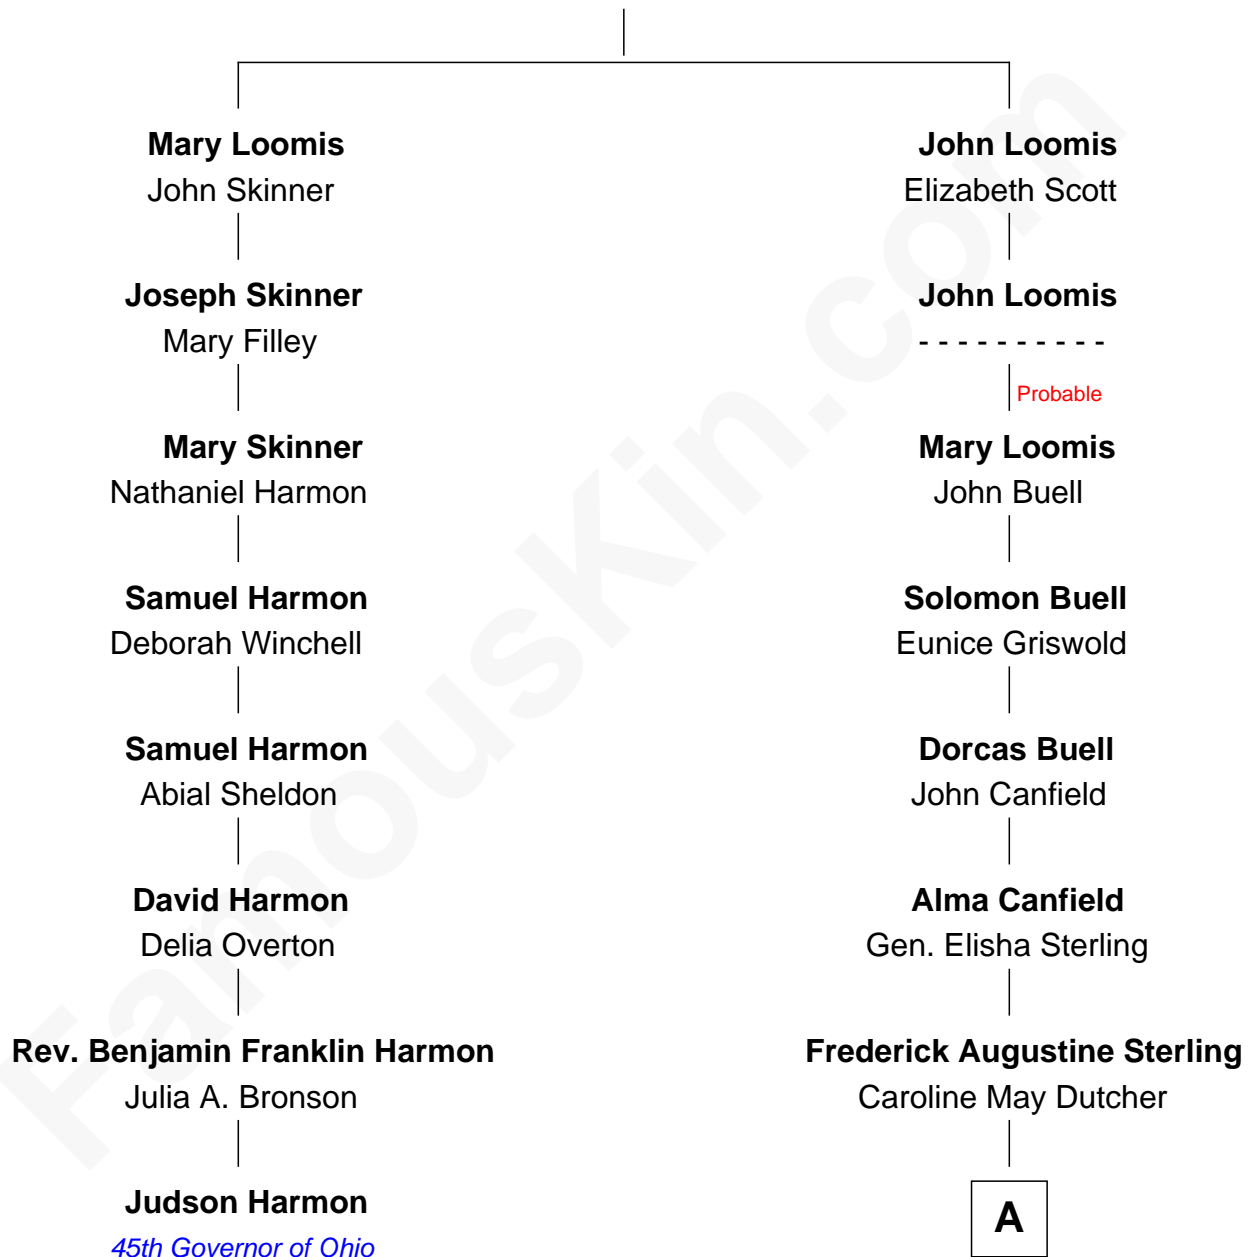

FamousKin.com Relationship Chart of

Judson Harmon

45th Governor of Ohio

7th cousin 4 times removed of

Oliver Platt

Movie Actor

Joseph Loomis

Mary White

A

—
Caroline Dutcher Sterling

Joseph Hodges Choate

—
Joseph Hodges Choate

Cora Lyman Oliver

—
Helen Choate

Geoffrey Platt

—
Nicholas Platt

Sheila Maynard

—
Oliver Platt

Movie Actor