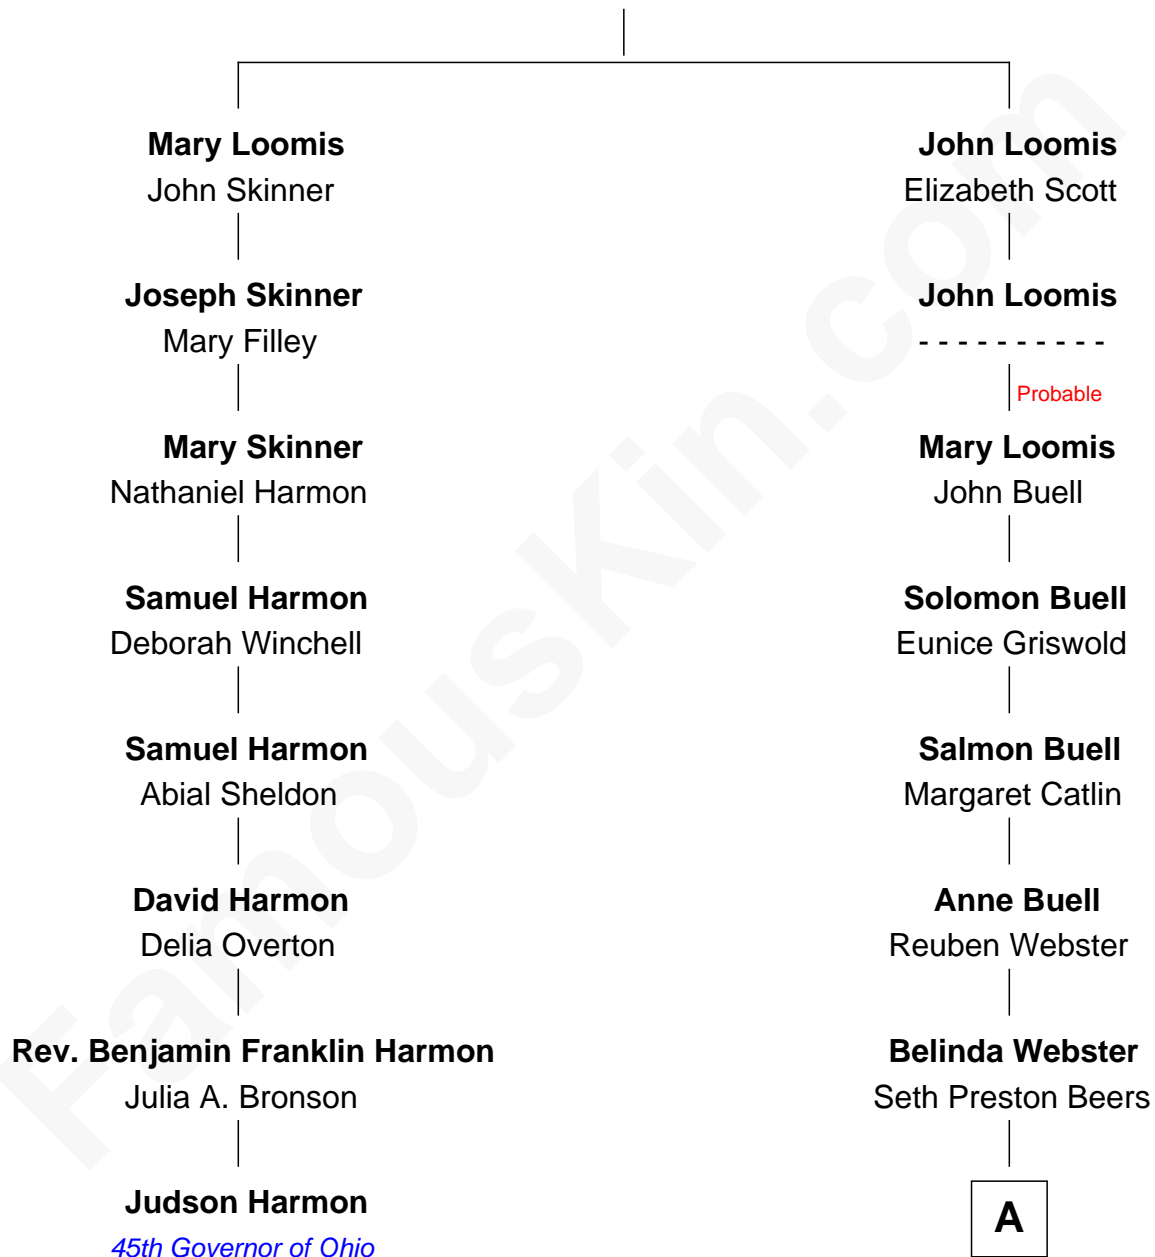

FamousKin.com Relationship Chart of

Judson Harmon

45th Governor of Ohio

7th cousin 4 times removed of

James Spader

TV and Movie Actor

Joseph Loomis

Mary White

A

George Webster Beers
Elizabeth Victoria Clerc

Henry Augustin Beers
Mary Heaton

Mary Heaton Beers
Vanderbilt Reginald Spader

Stoddard Greenwood Spader
Jean Fraser

James Spader
TV and Movie Actor