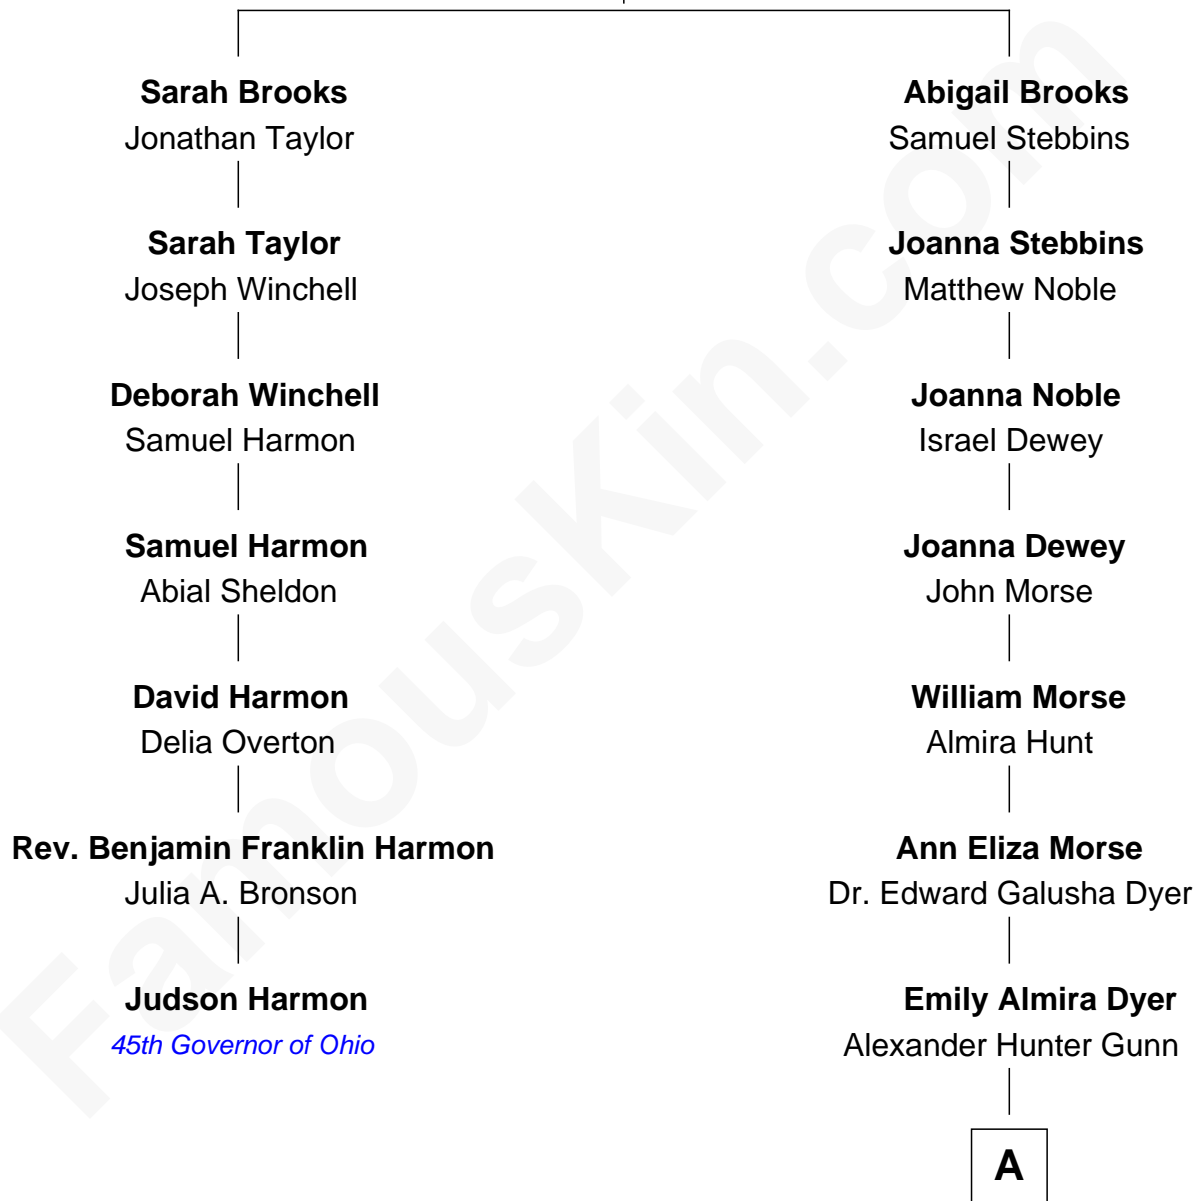

# FamousKin.com Relationship Chart of

**Judson Harmon**

*45th Governor of Ohio*

6th cousin 4 times removed of

**Elisabeth Shue**

*TV and Movie Actress*

**William Brooks**

Mary Burt

A

**Alexander Hunter Gunn**  
Harriet Grace Brewster Willcox

**Mary Brewster Gunn**  
Adoniram Judson Wells

**Anne Brewster Wells**  
James William Shue

**Elisabeth Shue**  
*TV and Movie Actress*