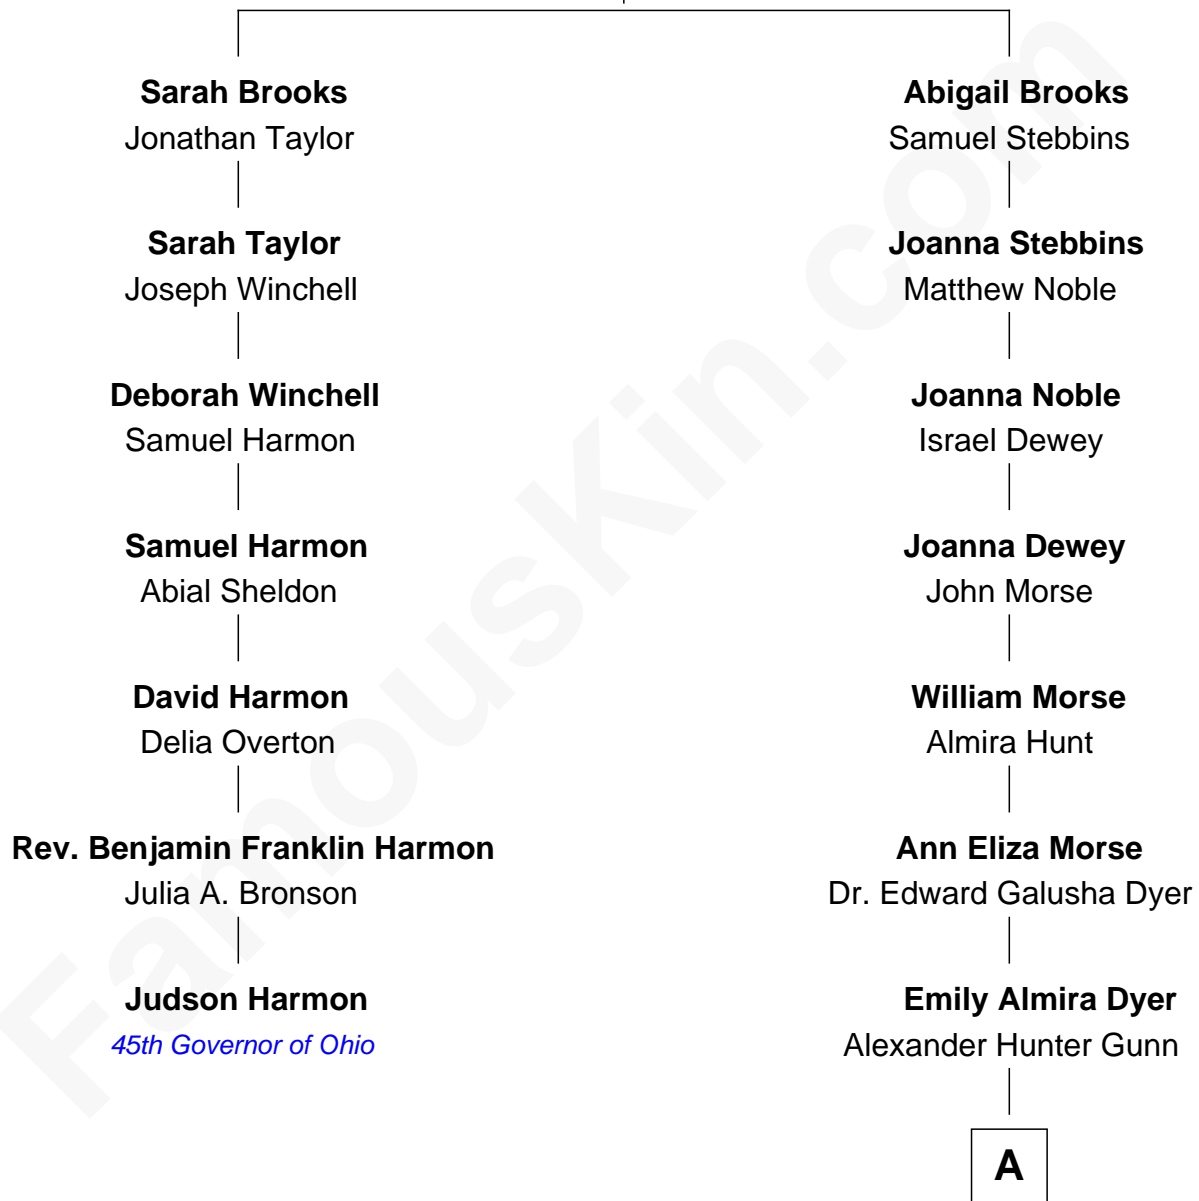

# FamousKin.com Relationship Chart of

**Judson Harmon**

*45th Governor of Ohio*

6th cousin 4 times removed of

**Andrew Shue**

*TV Actor*

**William Brooks**

Mary Burt

A

**Alexander Hunter Gunn**  
Harriet Grace Brewster Willcox

**Mary Brewster Gunn**  
Adoniram Judson Wells

**Anne Brewster Wells**  
James William Shue

**Andrew Shue**  
*TV Actor*