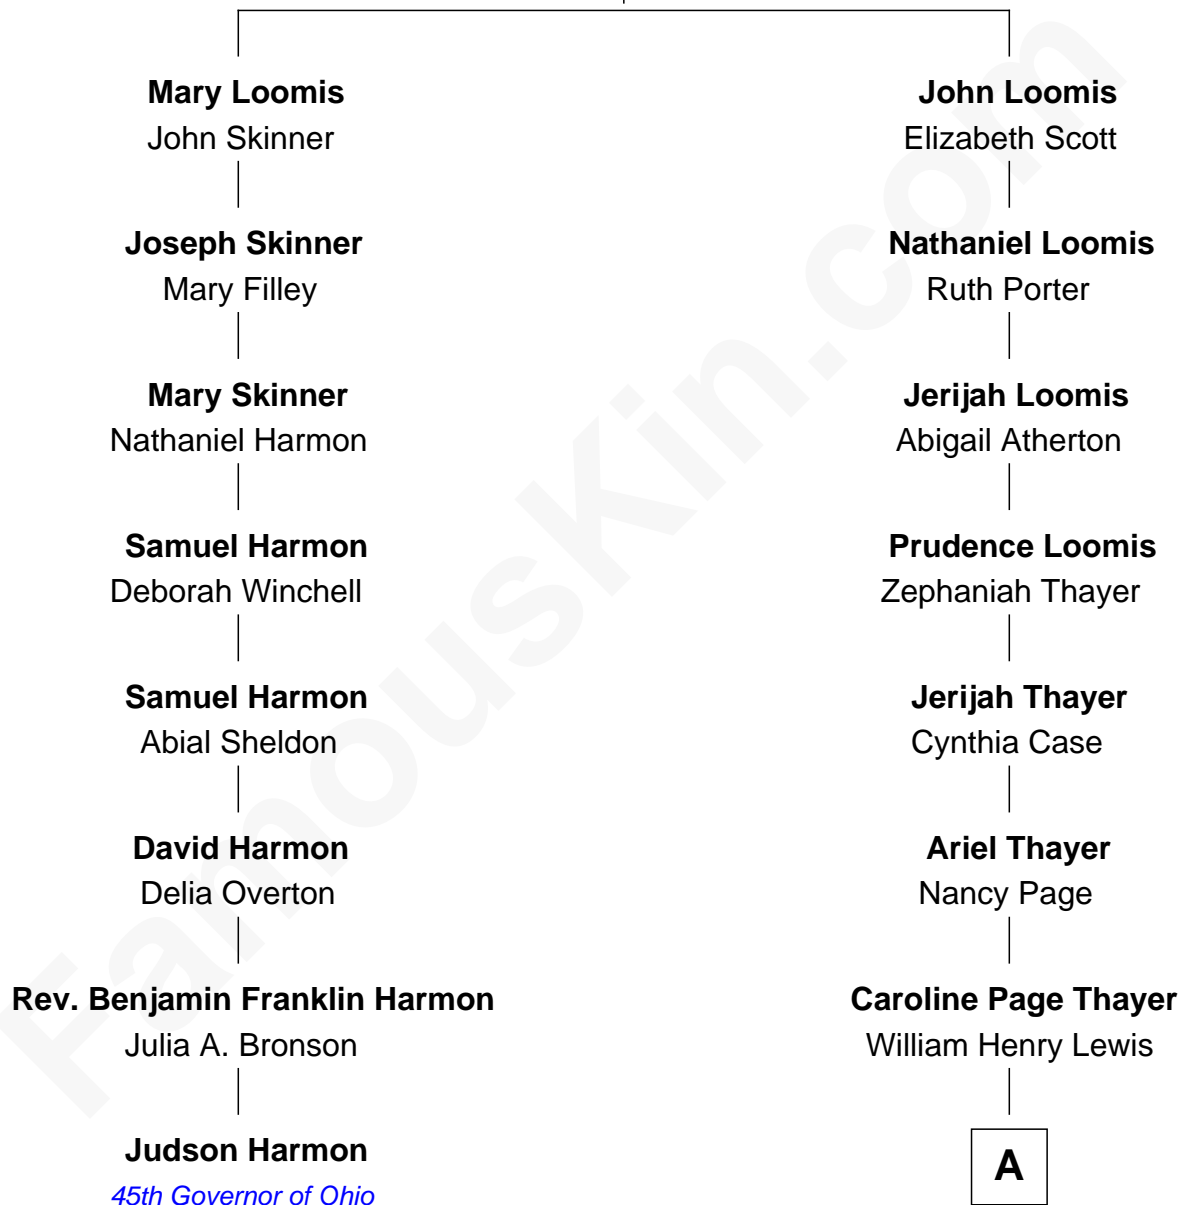

# FamousKin.com Relationship Chart of

**Judson Harmon**

*45th Governor of Ohio*

7th cousin 3 times removed of

**David Hyde Pierce**

*Stage, TV, and Movie Actor*

**Joseph Loomis**

Mary White

**A**

—  
**Mary Annie Lewis**

George W. Hyde

—  
**Helen E. Hyde**

Arthur J. Pierce

—  
**George Hyde Pierce**

Laura Marie Hughes

—  
**David Hyde Pierce**