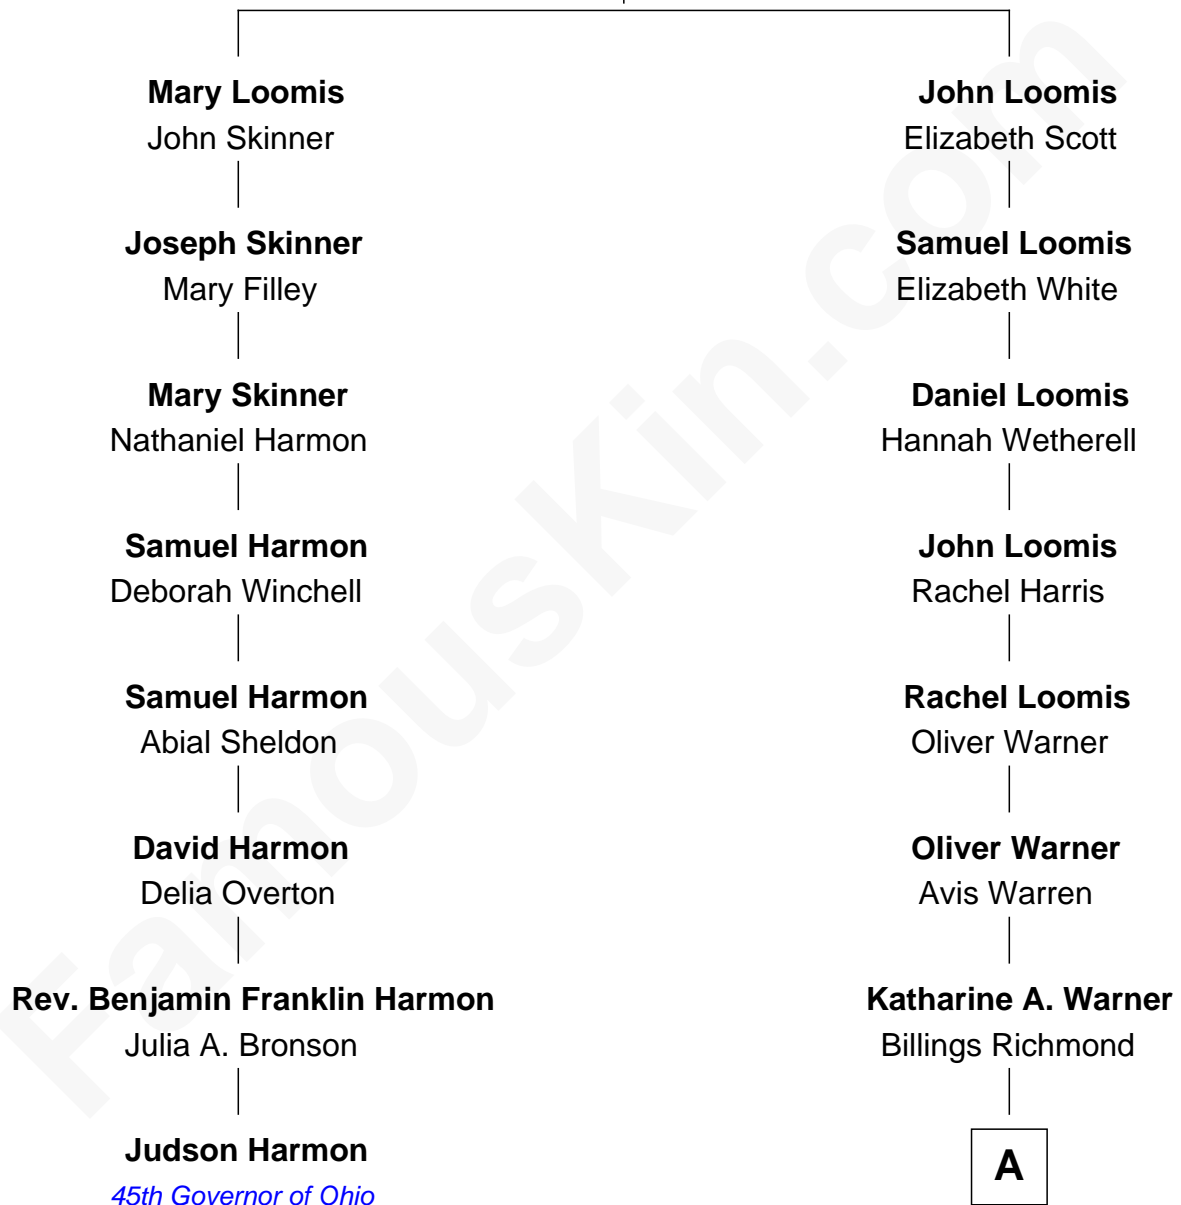

# FamousKin.com Relationship Chart of

**Judson Harmon**

*45th Governor of Ohio*

7th cousin 4 times removed of

**Zac Efron**

*Movie Actor*

**Joseph Loomis**

Mary White

**A**

—  
**Luzell Richmond**

Elmer Joy Glidden

—  
**Joseph Henry Glidden**

Helene Durgan

—  
**June Helene Glidden**

Robert Harold Baskett

—  
**Starla June Baskett**