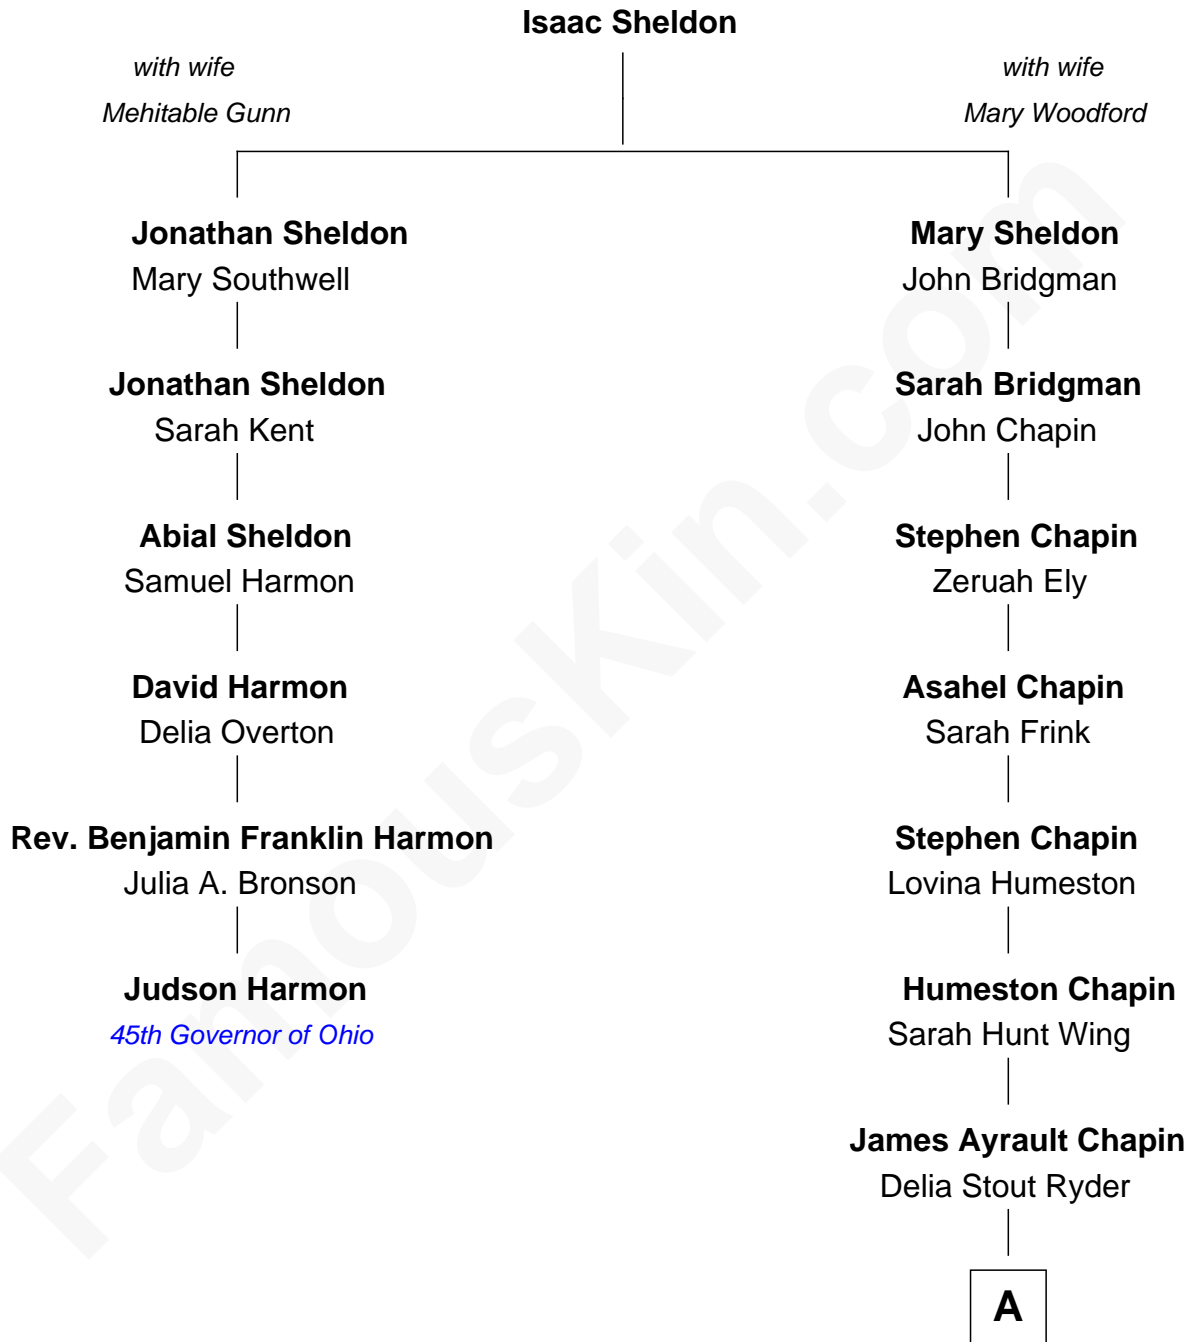

FamousKin.com Relationship Chart of

Judson Harmon

45th Governor of Ohio

5th cousin 4 times removed of

Harry Chapin

Singer and Songwriter

A

James Ormsbee Chapin