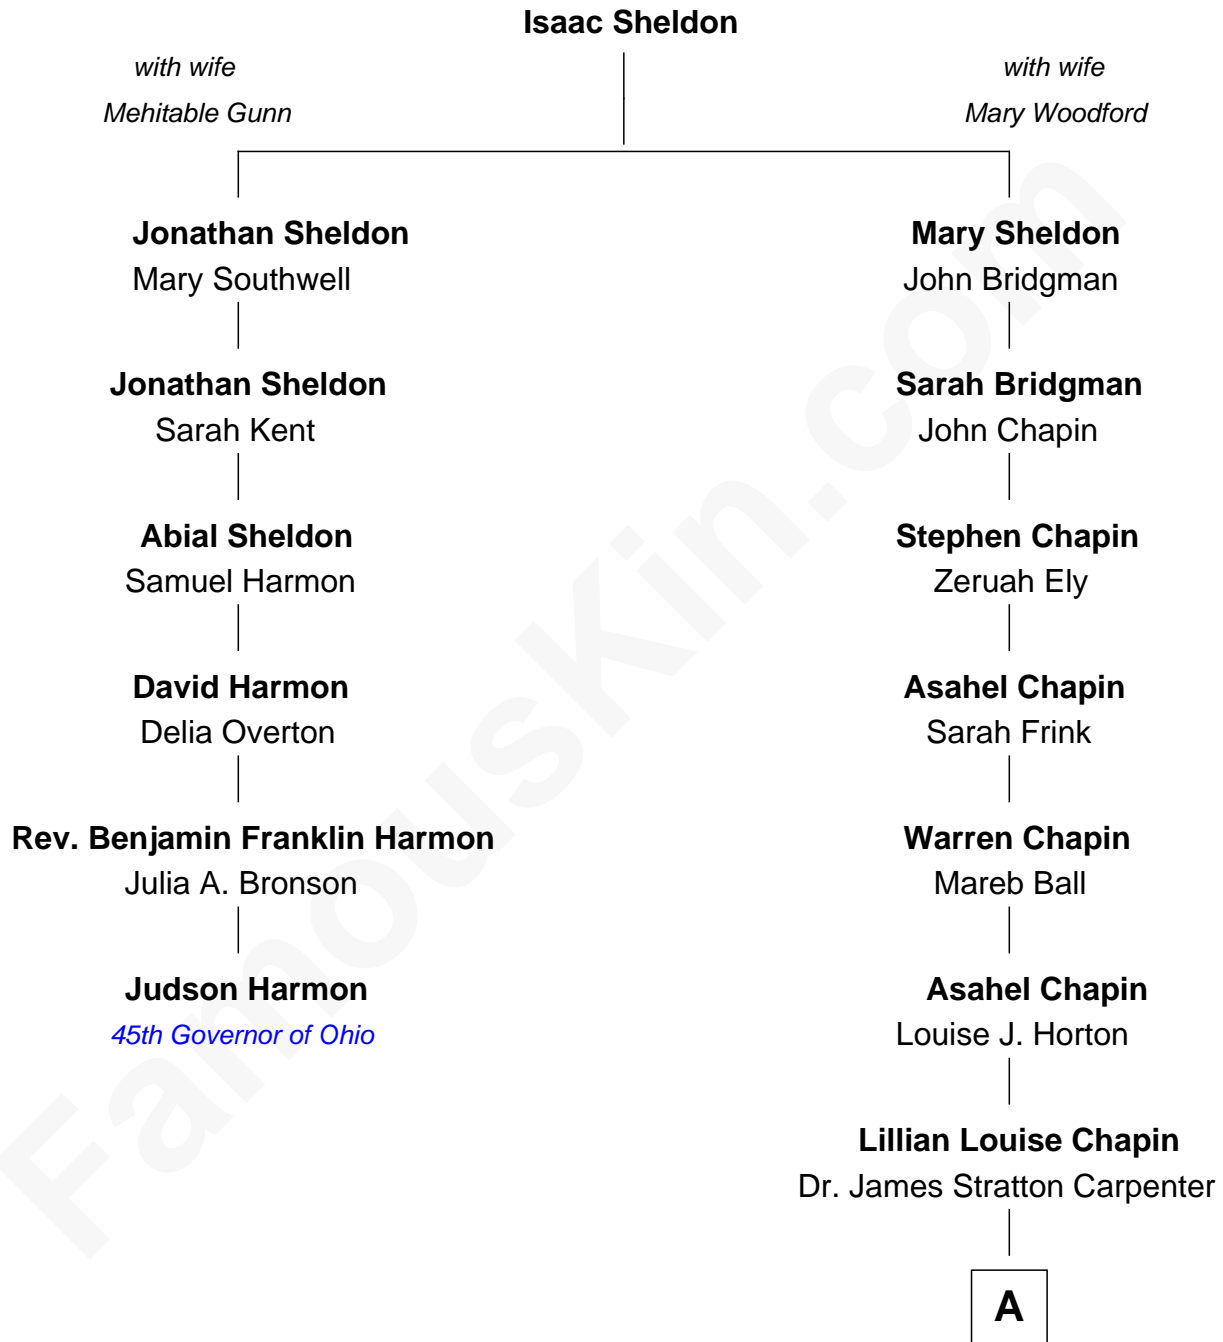

# FamousKin.com Relationship Chart of

**Judson Harmon**

*45th Governor of Ohio*

5th cousin 4 times removed of

**Mary Chapin Carpenter**

*Singer and Songwriter*

**A**

—  
**Chapin Carpenter**

Ruth Smythe

—  
**Chapin Carpenter**

Mary Bowie Robertson

—  
**Mary Chapin Carpenter**

*Singer and Songwriter*

FamousKin.com