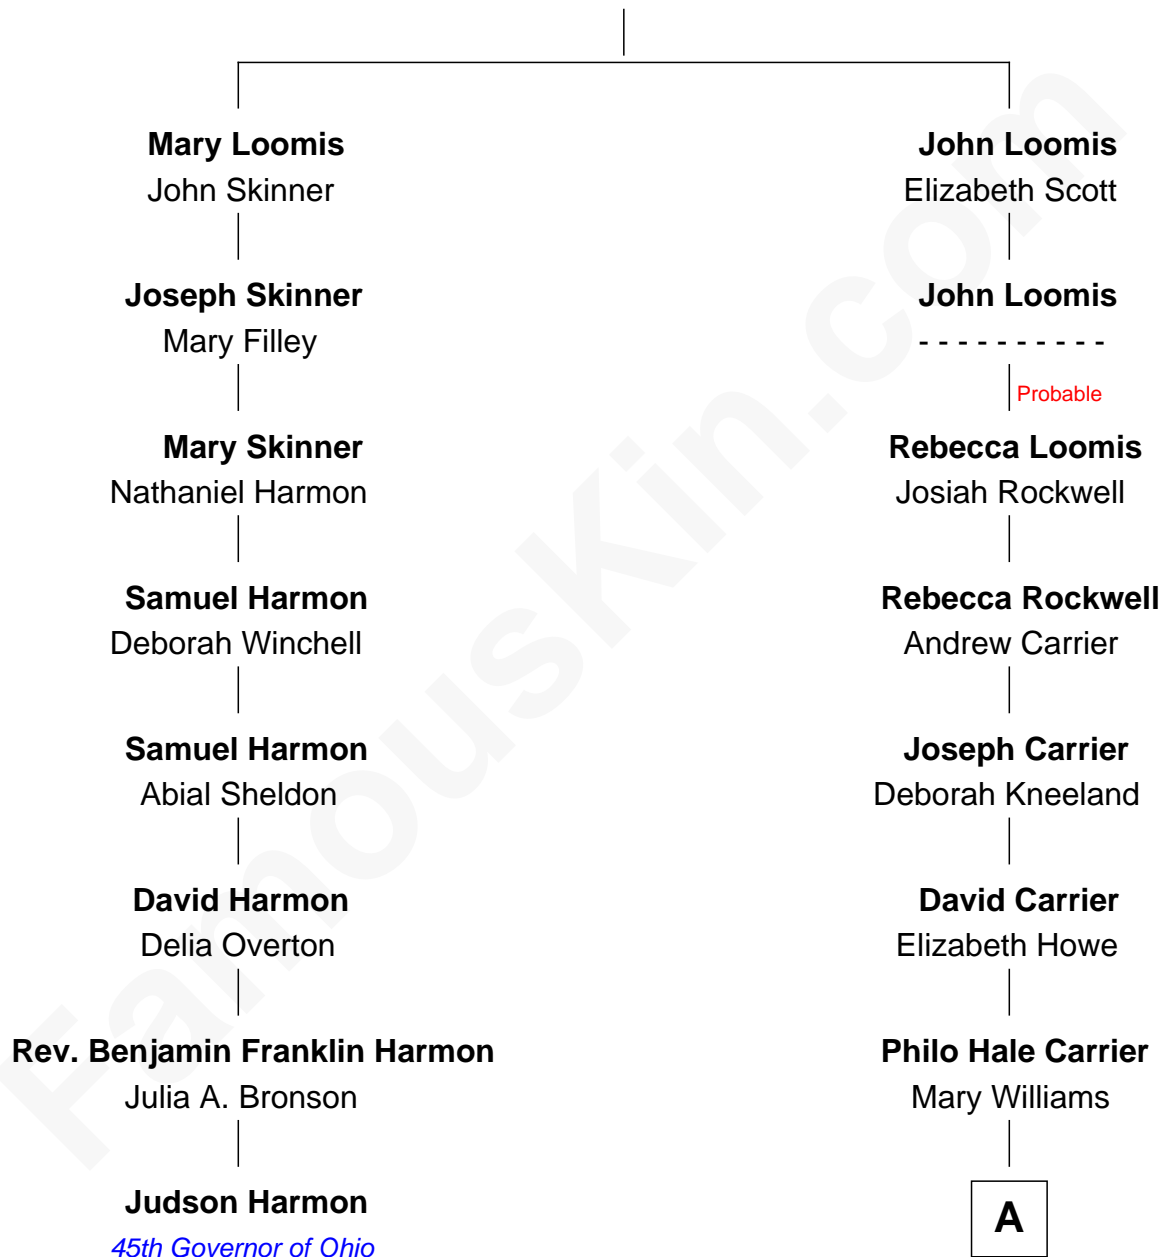

# FamousKin.com Relationship Chart of

**Judson Harmon**

*45th Governor of Ohio*

7th cousin 1 time removed of

**Willis Carrier**

*Inventor of Air Conditioning*

**Joseph Loomis**

Mary White

**A**

—  
**Duane Williams Carrier**

Elizabeth R. Haviland

—  
**Willis Carrier**

*Inventor of Air Conditioning*

FamousKin.com