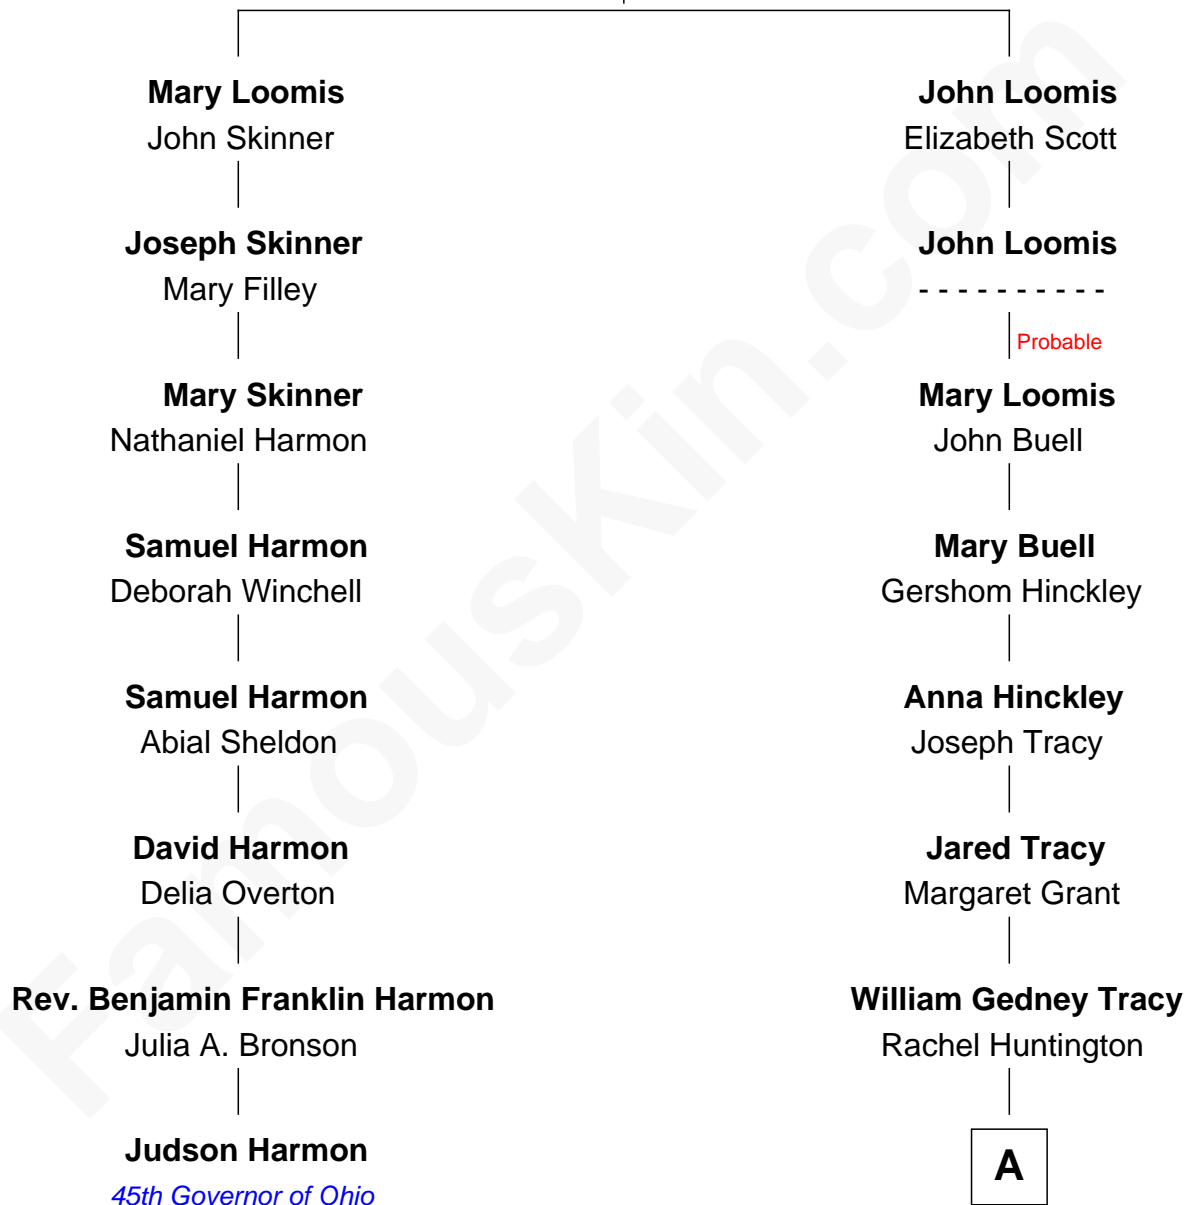

FamousKin.com Relationship Chart of

Judson Harmon

45th Governor of Ohio

7th cousin 3 times removed of

Henry Sturgis Morgan

Co-Founder of Morgan Stanley

Joseph Loomis

Mary White

A

Charles F. Tracy

Louisa Kirkland

Frances Louisa Tracy

John Pierpont Morgan

John Pierpont Morgan

Jane Norton Grew

Henry Sturgis Morgan