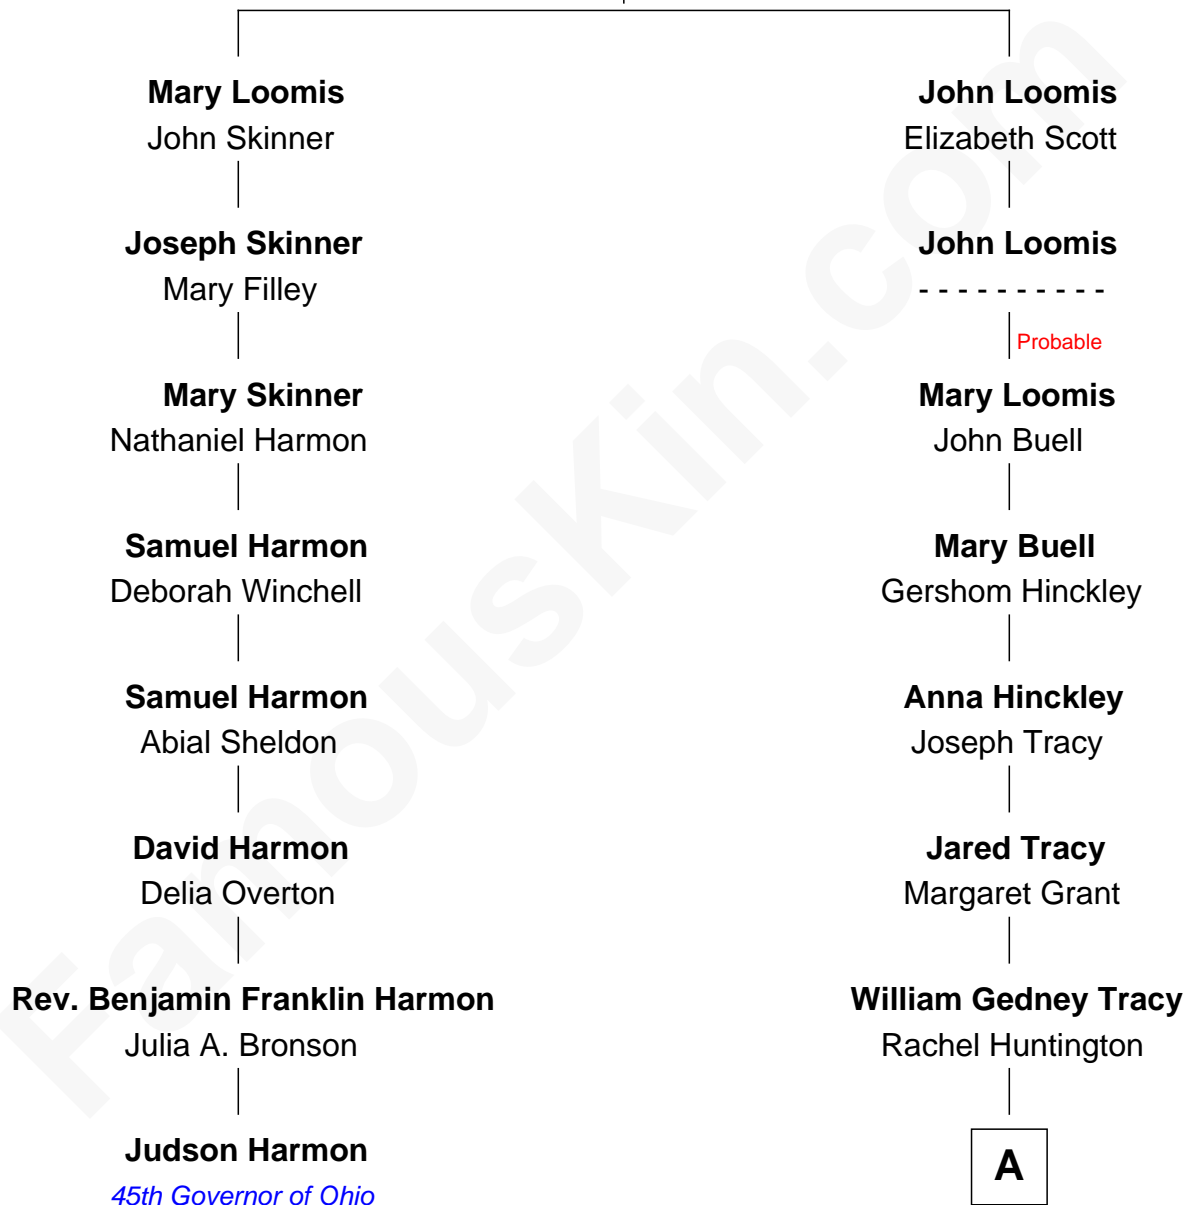

# FamousKin.com Relationship Chart of

**Judson Harmon**

*45th Governor of Ohio*

7th cousin 2 times removed of

**J.P. Morgan, Jr.**

*American Banker and Philanthropist*

**Joseph Loomis**

Mary White

**A**

—  
**Charles F. Tracy**

Louisa Kirkland

—  
**Frances Louisa Tracy**

John Pierpont Morgan

—  
**J.P. Morgan, Jr.**

*American Banker and Philanthropist*

FamousKin.com