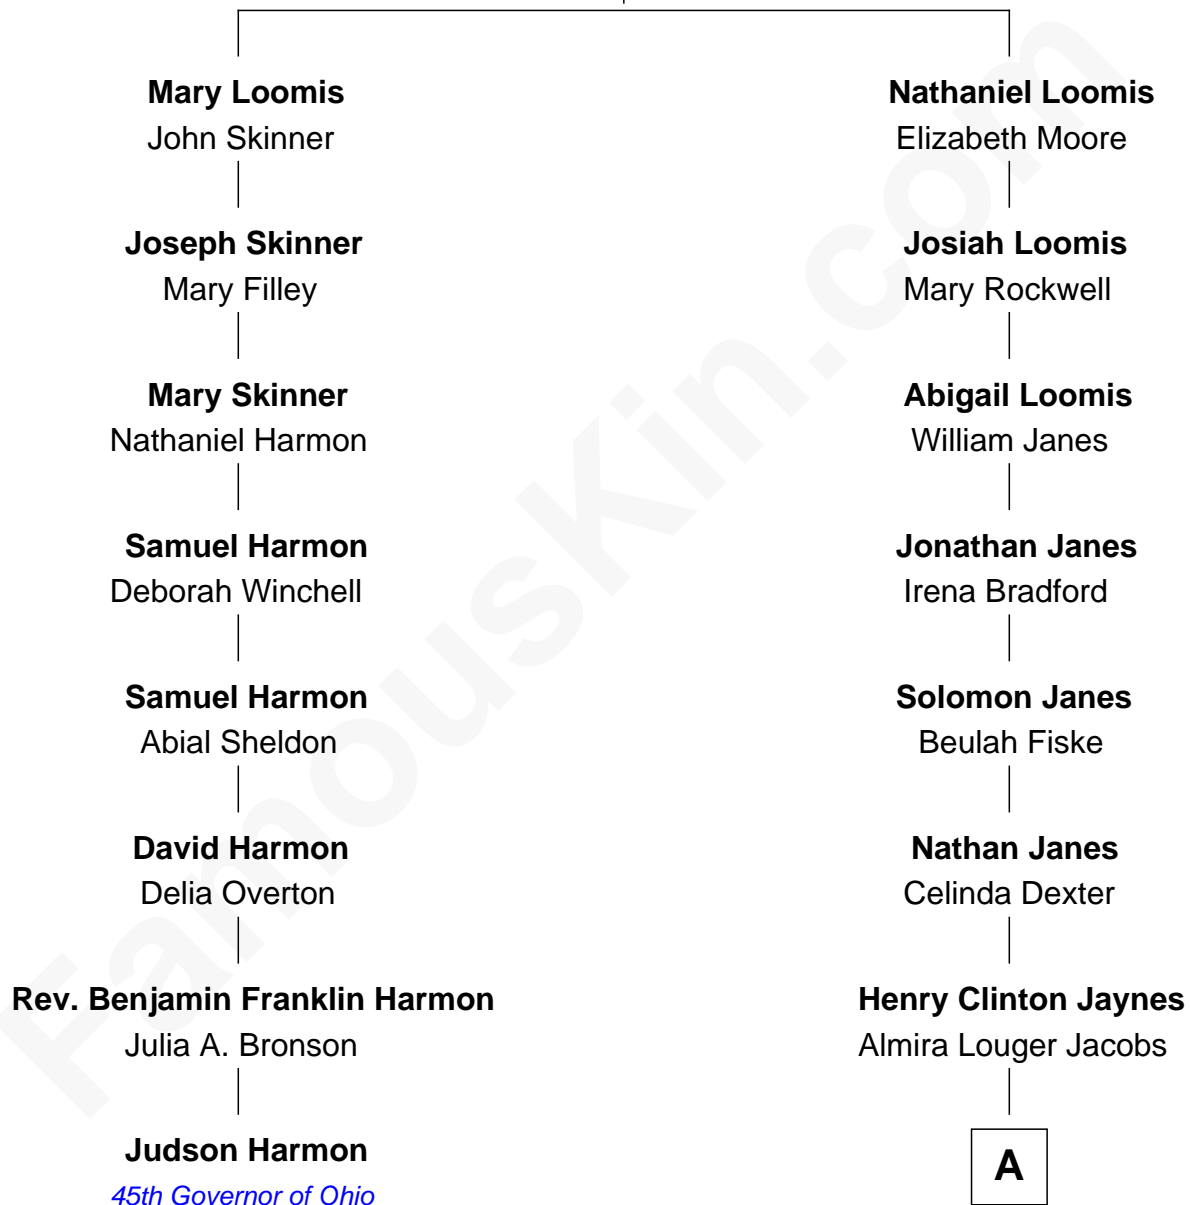

FamousKin.com Relationship Chart of

Judson Harmon

45th Governor of Ohio

7th cousin 3 times removed of

Peter Fonda

TV and Movie Actor

Joseph Loomis

Mary White

A

Henry Silas Jaynes

Elma L. Lanphear

Herberta Elma Jaynes

William Brace Fonda

Henry Jaynes Fonda

Frances Ford Seymour

Peter Fonda