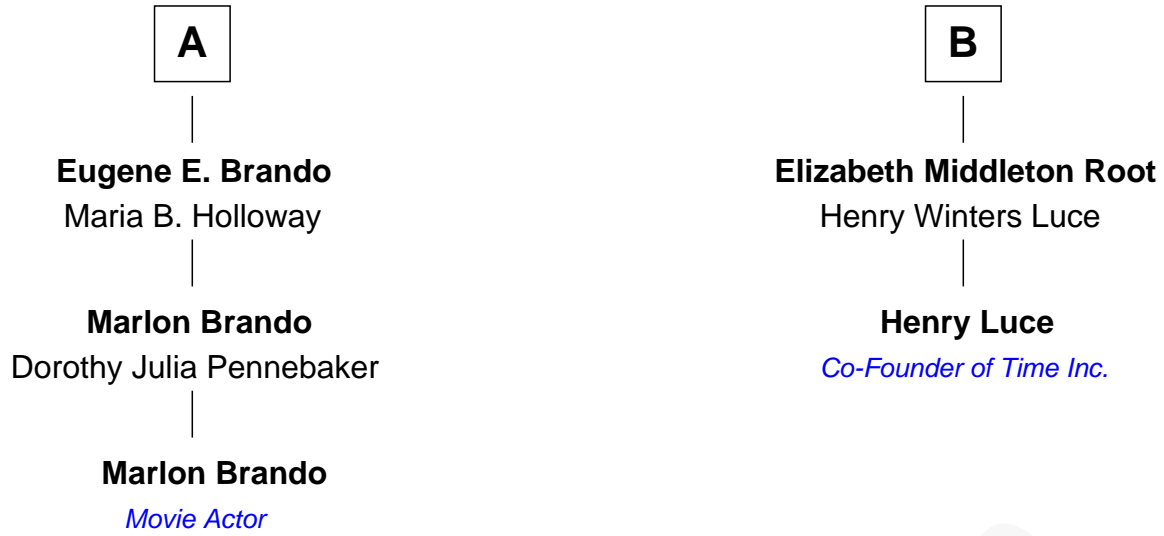

FamousKin.com Relationship Chart of

Marlon Brando

Movie Actor

8th cousin 1 time removed of

Henry Luce

Co-Founder of Time, Life, Fortune and Sports Illustrated magazines

Thomas Spencer

*with wife
Anne Dorryfall*

*with wife
Sarah Bearding*

Thomas Spencer
Esther Andrews

Mary Spencer
Thomas Root

William Spencer
Mehitable Mascraft

John Root
Mary Leonard

John Spencer
Eunice Moore

Hewit Root
Experience Pomeroy

Reuben Spencer
Ruth Nelson

James Root
Nannie Rob

Ruth Spencer
Benjamin Denslow

Elihu Root
Achsah Pomeroy

Probable

Charity Denslow
James Jocelyn

Philander Sheldon Root
Elizabeth Bloodgood

Nancy Hannah Jocelyn
James H. Brando

Lynott Bloodgood Root
Anna Robbins

A

B

FamousKin.com