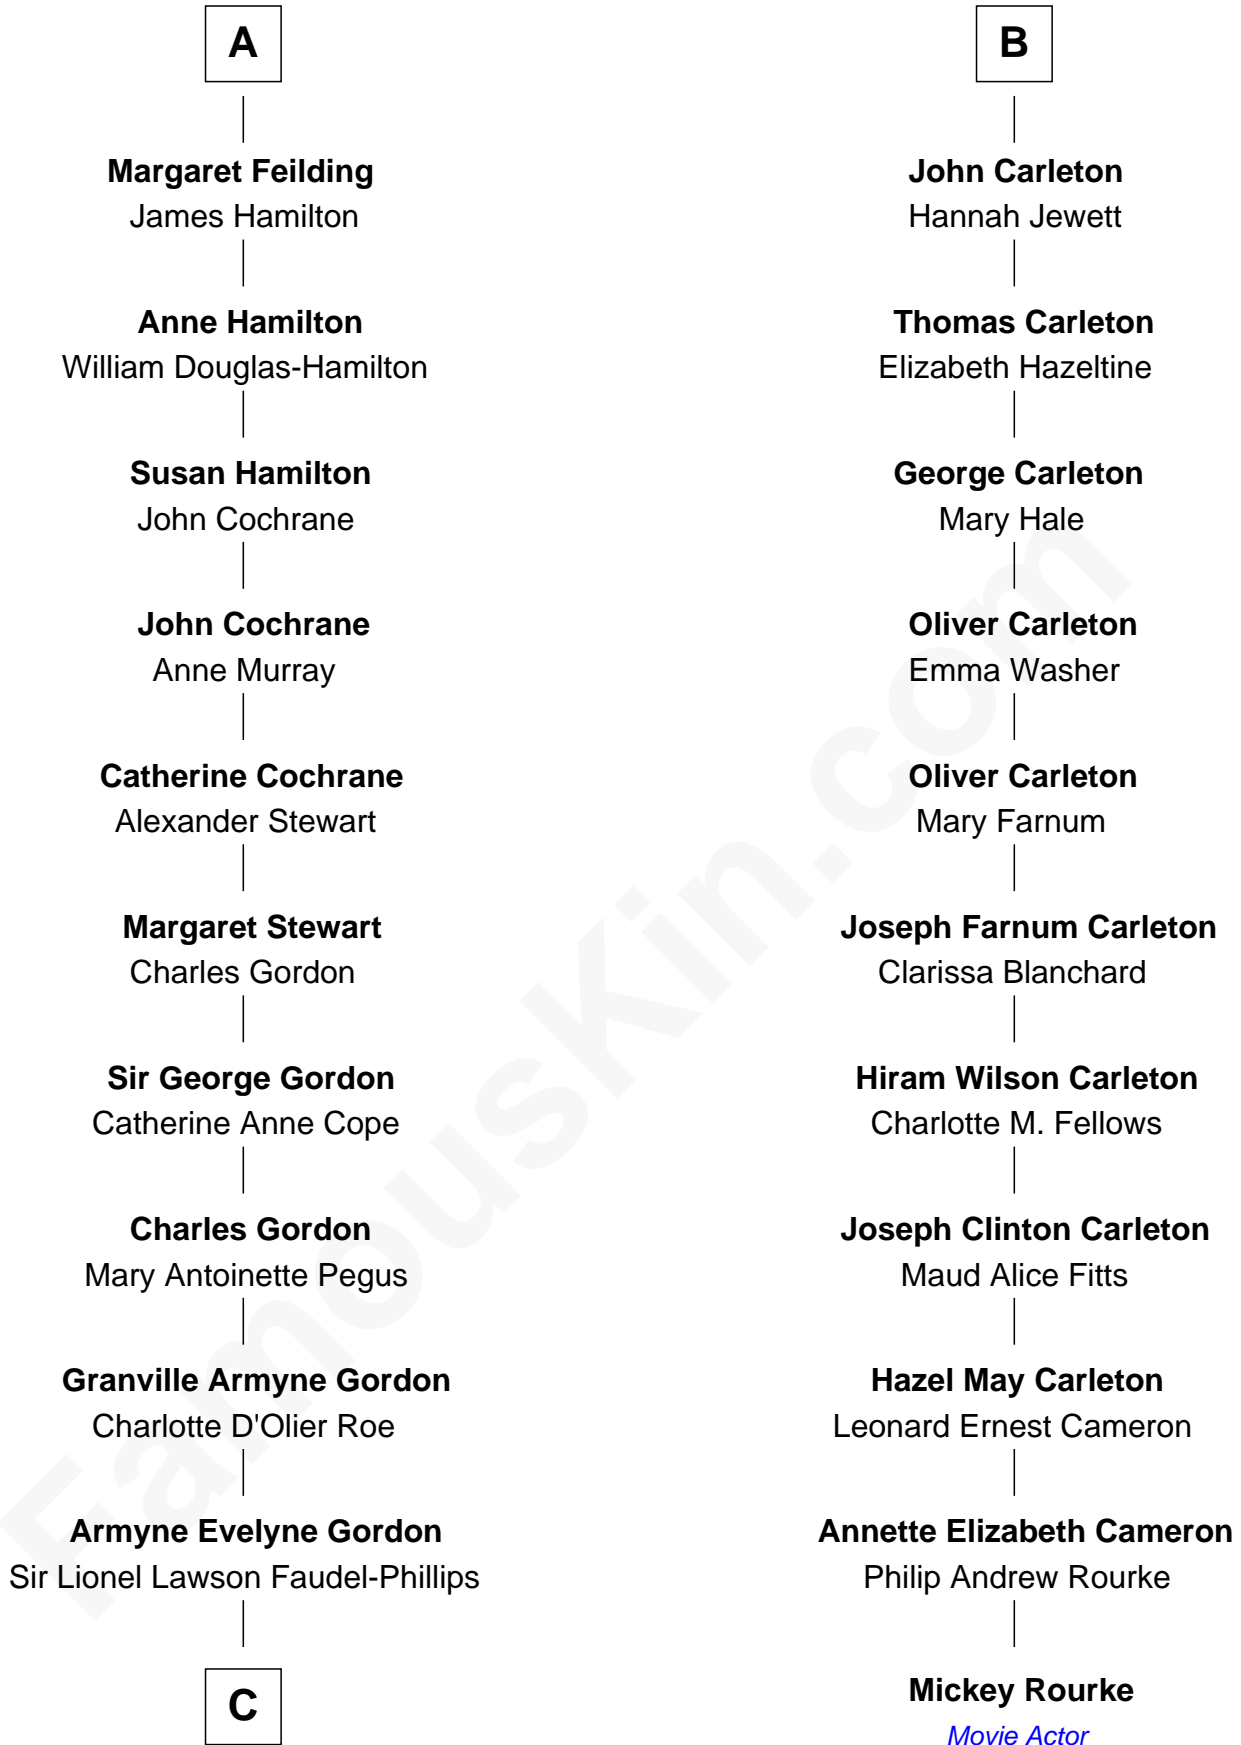

FamousKin.com Relationship Chart of

Cara Delevingne

Fashion Model and Movie Actress

17th cousin 3 times removed of

Mickey Rourke

Movie Actor

Sir William FitzHugh

Margery Willoughby

Sir Henry FitzHugh

Alice de Neville

Elizabeth FitzHugh

Sir William Parr

William Parr

Mary Salisbury

Maud Parr

Sir Ralph Lane

Dorothy Lane

Sir William Feilding

Basil Feilding

Elizabeth Aston

William Feilding

Susan Villiers

A

Lora FitzHugh

Marie - - - - -

Lancelot Newton

Mary Lee

Ellen Newton

Edward Carleton

B

C

Anne Margaret Faudel-Phillips