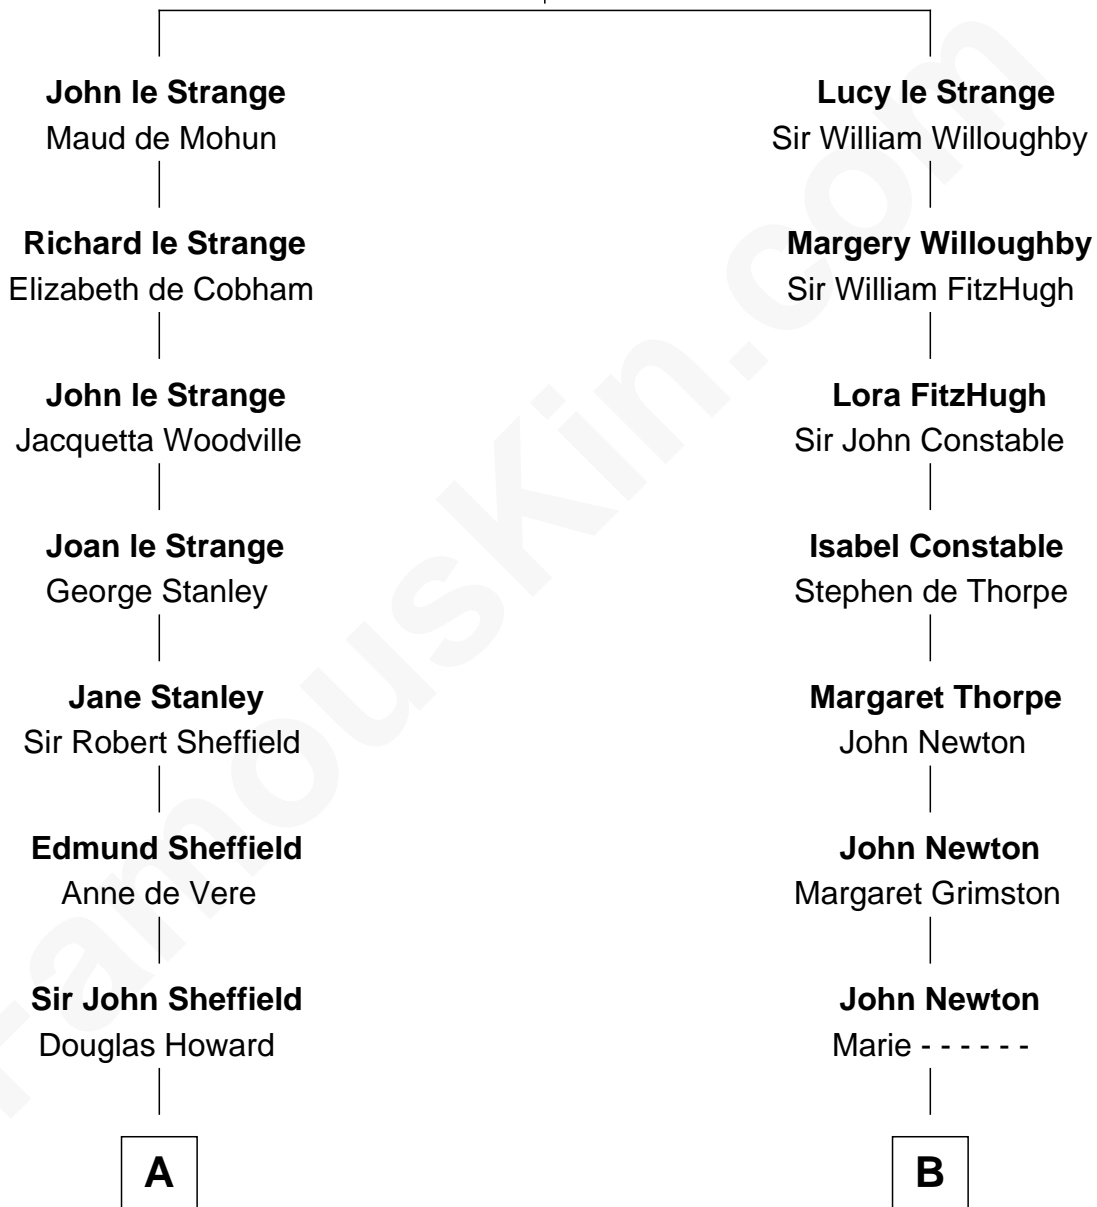

FamousKin.com Relationship Chart of

Cara Delevingne

Fashion Model and Movie Actress

19th cousin of

Mickey Rourke

Movie Actor

Sir Roger le Strange

Aline Fitzalan

C

Jane Armyne Sheffield
Sir Jocelyn Edward Greville Stevens

Pandora Anne Stevens
Charles Hamar Delevingne

Cara Delevingne
Model and Actress

D

Hazel May Carleton
Leonard Ernest Cameron

Annette Elizabeth Cameron
Philip Andrew Rourke