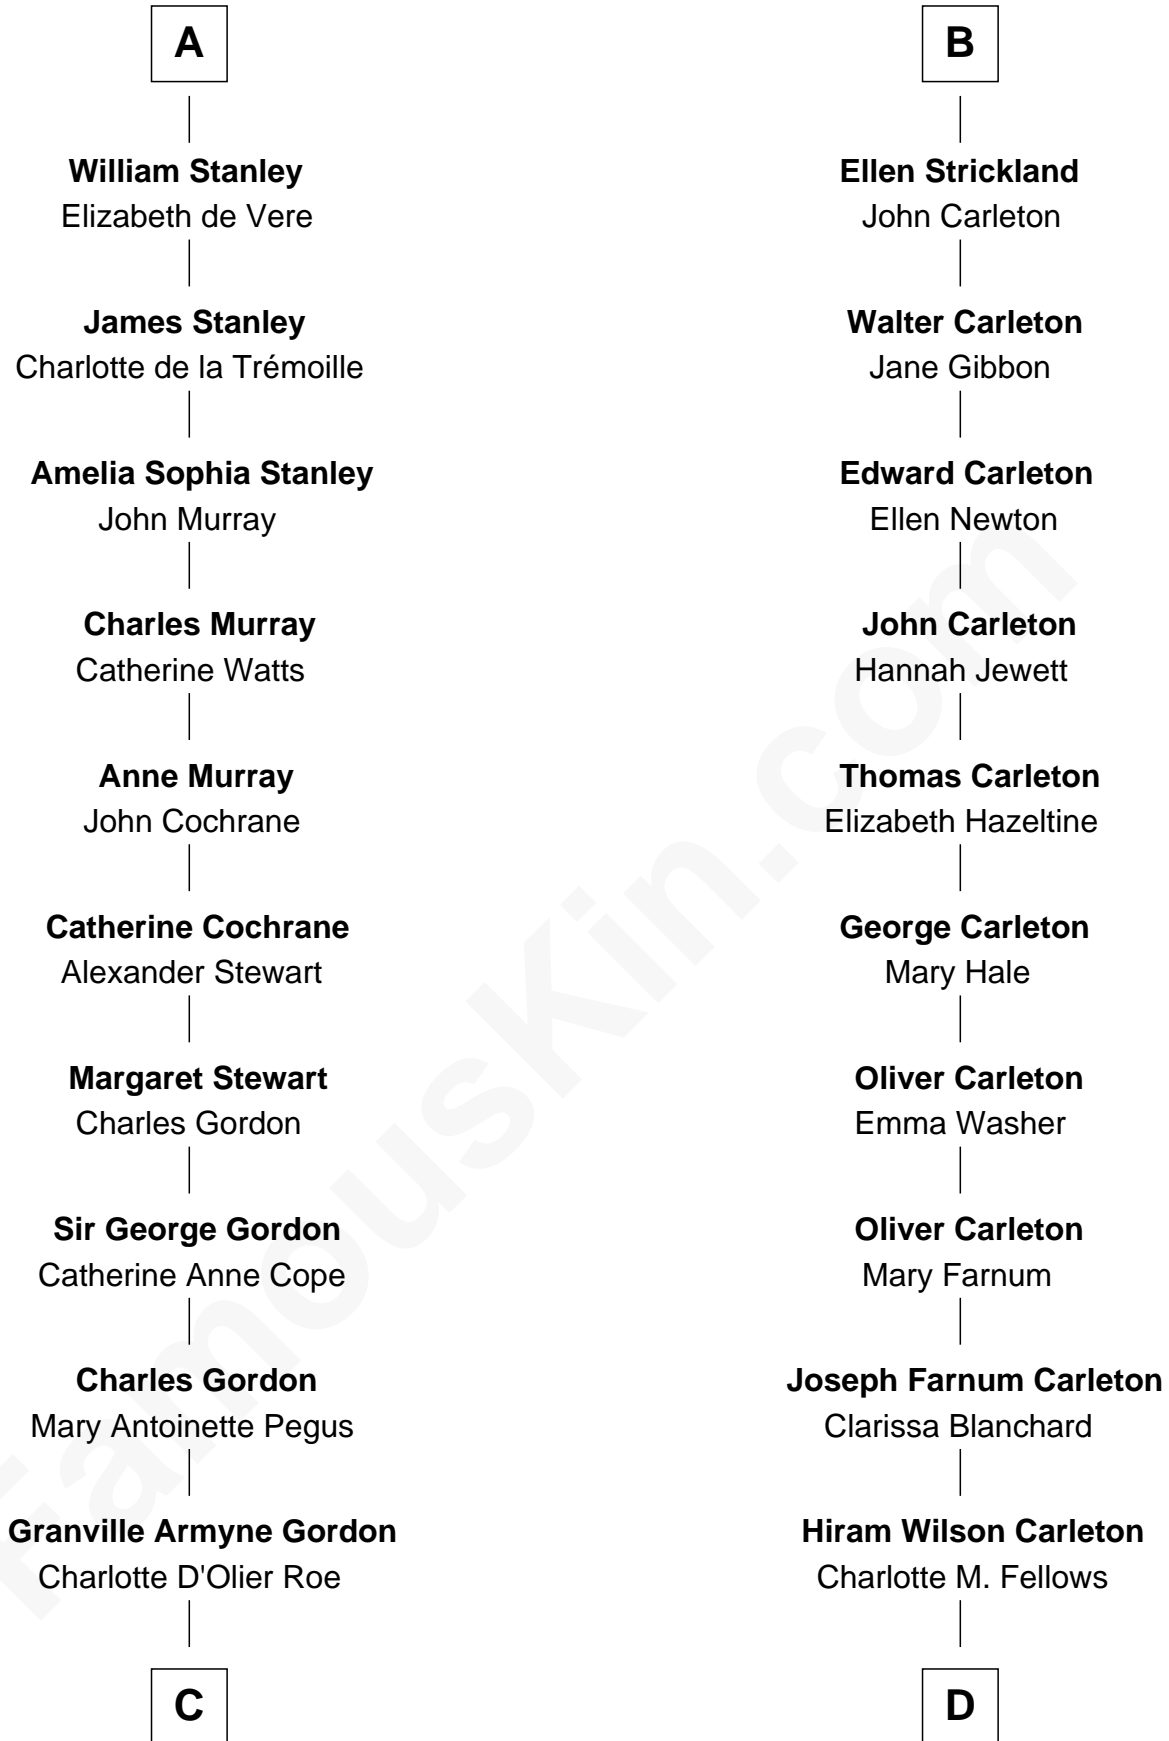

FamousKin.com Relationship Chart of

Cara Delevingne

Fashion Model and Movie Actress

20th cousin 1 time removed of

Mickey Rourke

Movie Actor

Margaret de Stafford

Sir Ralph Neville

A

Ralph de Neville
Mary Ferrers

John Neville
Elizabeth Newmarch

Jane de Neville
Sir William Gascoigne

Margaret Gascoigne
Sir Christopher Ward

Anne Ward
Sir Ralph Neville

Katherine Neville
Sir Walter Strickland

Walter Strickland
Agnes - - - - -

B

C

Armyne Evelyne Gordon
Sir Lionel Lawson Faudel-Phillips

Anne Margaret Faudel-Phillips
John Vincent Sheffield

Jane Armyne Sheffield
Sir Jocelyn Edward Greville Stevens

Pandora Anne Stevens
Charles Hamar Delevingne