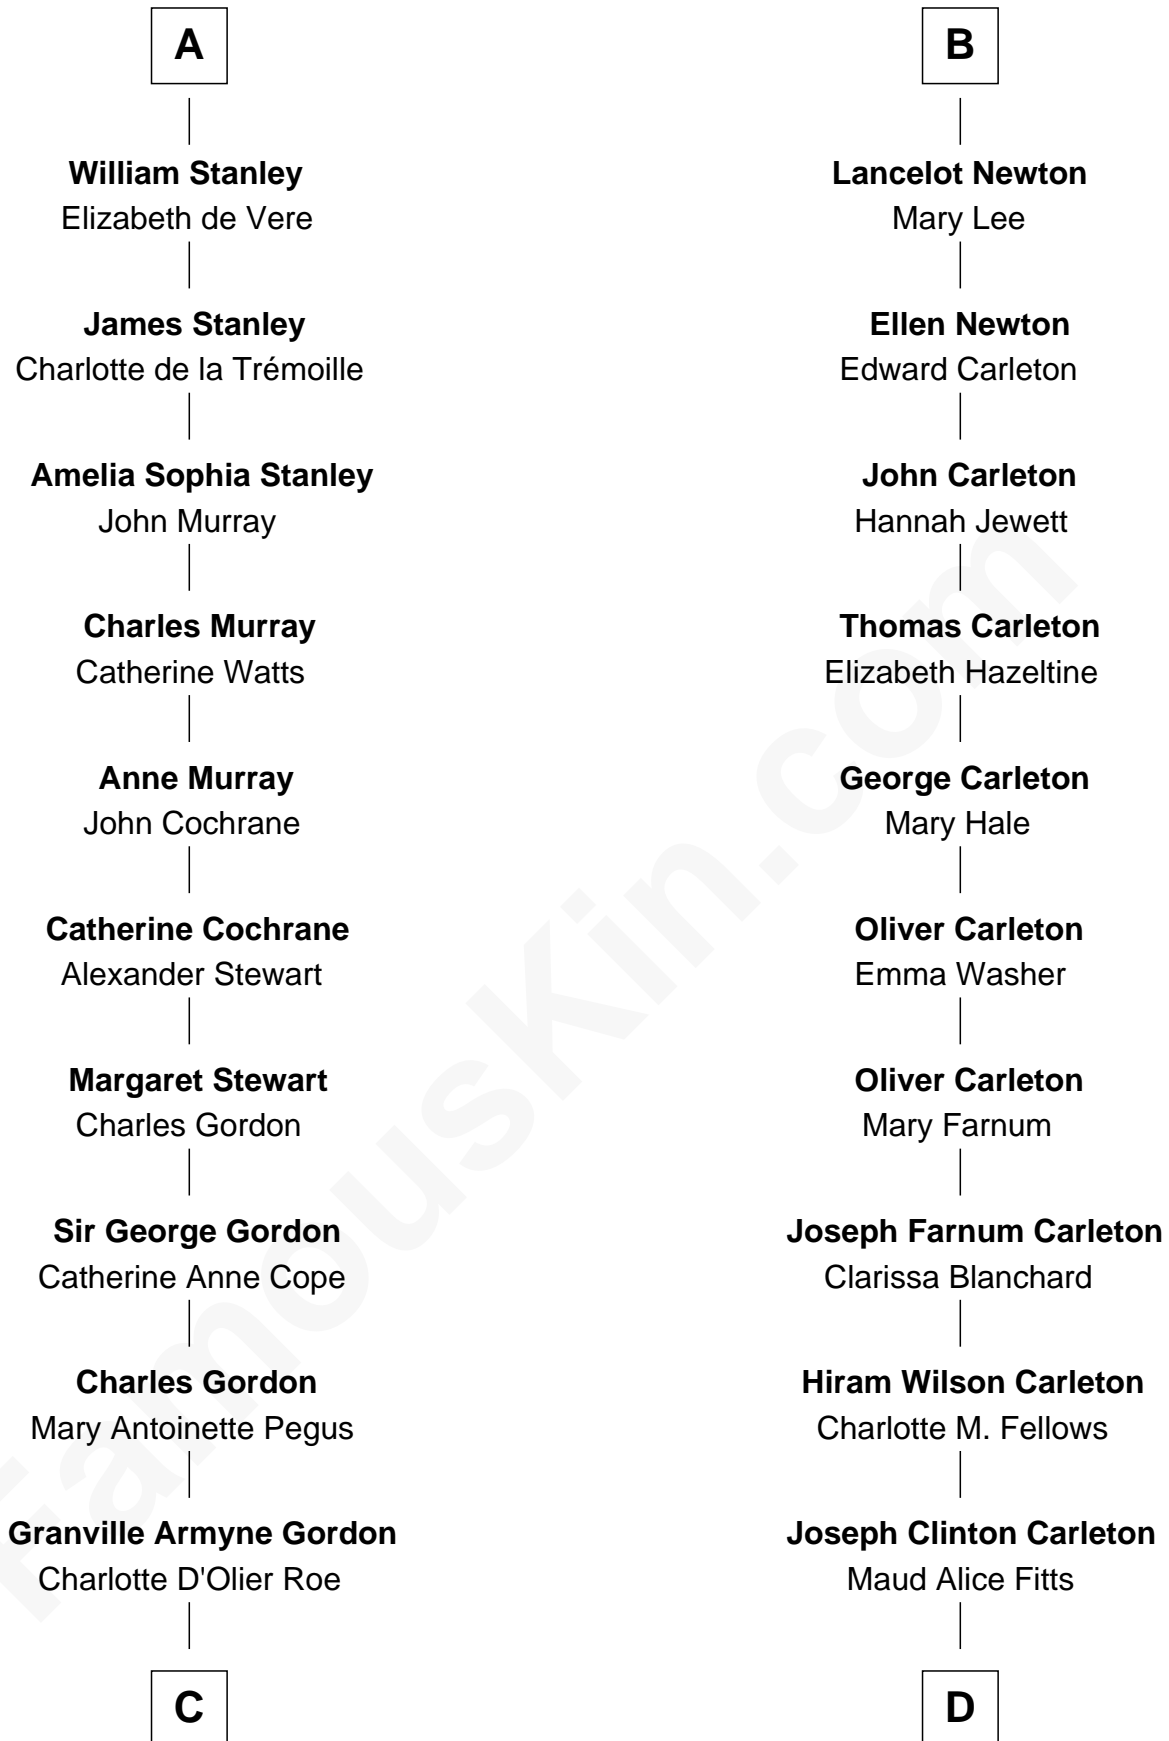

## Relationship Chart of

### Cara Delevingne

*Fashion Model and Movie Actress*

19th cousin 2 times removed of

### Mickey Rourke

*Movie Actor*

**Sir Robert Grey**  
Lora de St. Quintin

**C**

**Armyne Evelyne Gordon**  
Sir Lionel Lawson Faudel-Phillips

**Anne Margaret Faudel-Phillips**  
John Vincent Sheffield

**Jane Armyne Sheffield**  
Sir Jocelyn Edward Greville Stevens