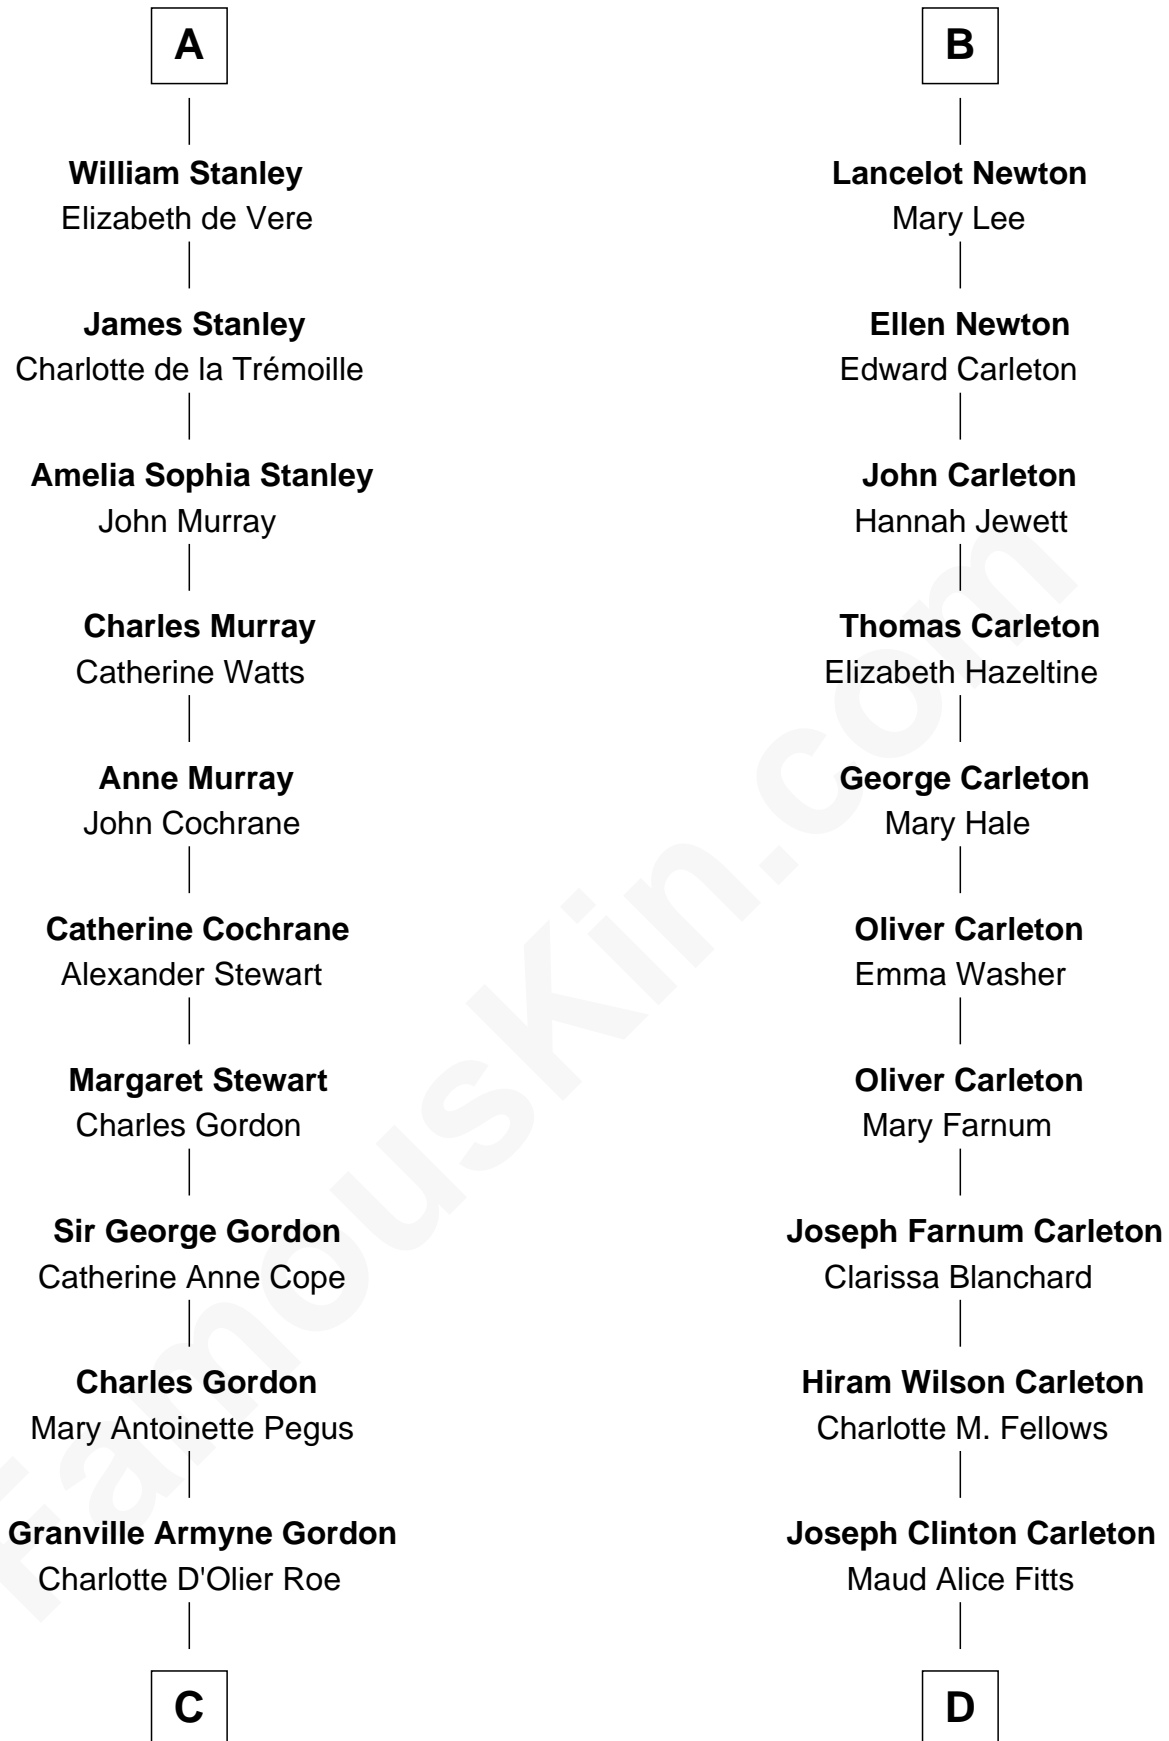

## Relationship Chart of

### Cara Delevingne

*Fashion Model and Movie Actress*

19th cousin 2 times removed of

### Mickey Rourke

*Movie Actor*

**Henry Fitzhugh**

Joan Scrope

**C**

**Armyne Evelyne Gordon**  
Sir Lionel Lawson Faudel-Phillips

**Anne Margaret Faudel-Phillips**  
John Vincent Sheffield

**Jane Armyne Sheffield**  
Sir Jocelyn Edward Greville Stevens

**Pandora Anne Stevens**  
Charles Hamar Delevingne

**Cara Delevingne**  
*Model and Actress*

**D**

**Hazel May Carleton**  
Leonard Ernest Cameron

**Annette Elizabeth Cameron**  
Philip Andrew Rourke

**Mickey Rourke**  
*Movie Actor*