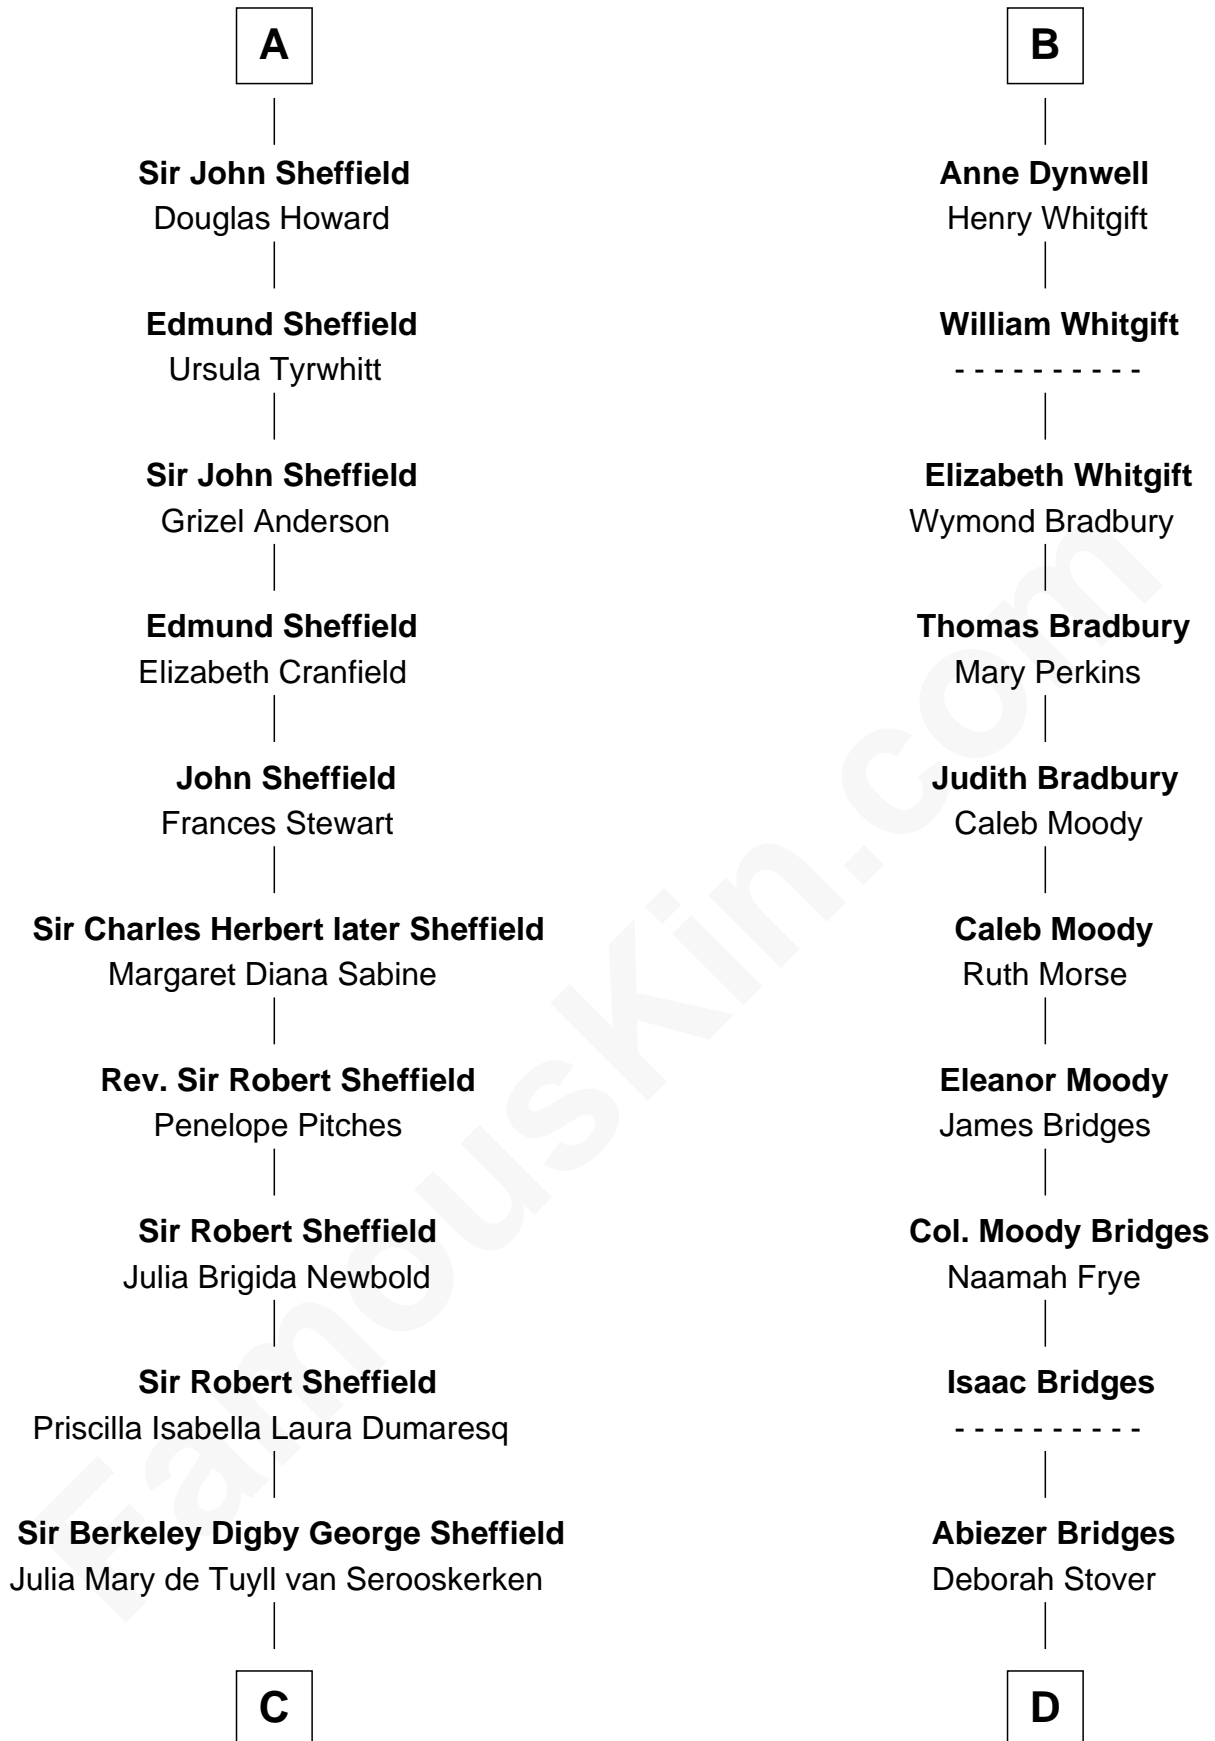

# FamousKin.com Relationship Chart of

**Cara Delevingne**

*Fashion Model and Movie Actress*

20th cousin of

**Owen Brewster**

*54th Governor of Maine*

**C**

**John Vincent Sheffield**  
Anne Margaret Faudel-Phillips

**Jane Armyne Sheffield**  
Sir Jocelyn Edward Greville Stevens

**Pandora Anne Stevens**  
Charles Hamar Delevingne

**Cara Delevingne**  
*Model and Actress*

**D**

**Rev. Otis Bridges**  
Margaret Owen

**Owen W. Bridges**  
Lydia A. - - - - -

**Carrie S. Bridges**  
William Edmund Brewster

**Owen Brewster**  
*54th Governor of Maine*

FamousKin.com